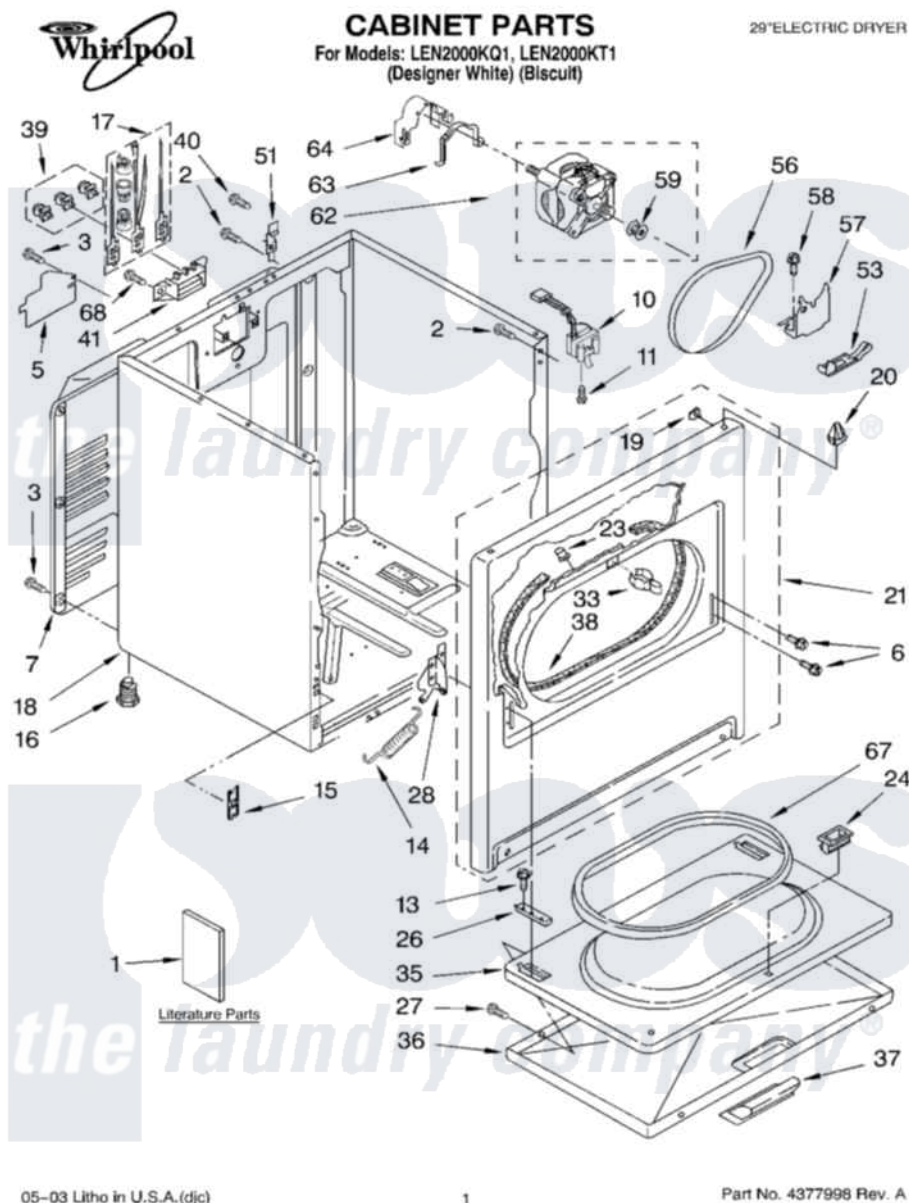

Whirlpool LEN2000KQ1 01 - CABINET PARTS

05-03 Litho in U.S.A.(djc)

1

Part No. 4377998 Rev. A

[Whirlpool Residential Whirlpool LEN2000KQ1 Dryer Parts](#) Parts Diagram 01 - CABINET PARTS

[Click on the part number to view part](#)

Item	Original Part Number	Replaced By	Status	Part Description
1	LIT8535829		Not Available	Literature Parts (Instructions, Installation)
"	LIT8522245		Not Available	Literature Parts (Sheet, Cycle Feature (For Model LEQ5000KQ1))
"	LIT8522243		Not Available	Literature Parts (Guide, Use & Care)
"	LIT3406661		Not Available	Literature Parts (Wiring Diagram)
"	N/A		Not Available	Following May Be Purchased DO-IT-YOURSELF REPAIR MANUALS
"	LIT677818	677818L		Diy
2	343641	681414		Screw, 10AB X 1/2
3	693995			Screw, Hex Head
5	3396795			Cover, Terminal Block
6	342043	486146		Screw
7	3396805	280043		Panel-Rear
10	3406107			Door Switch Assembly