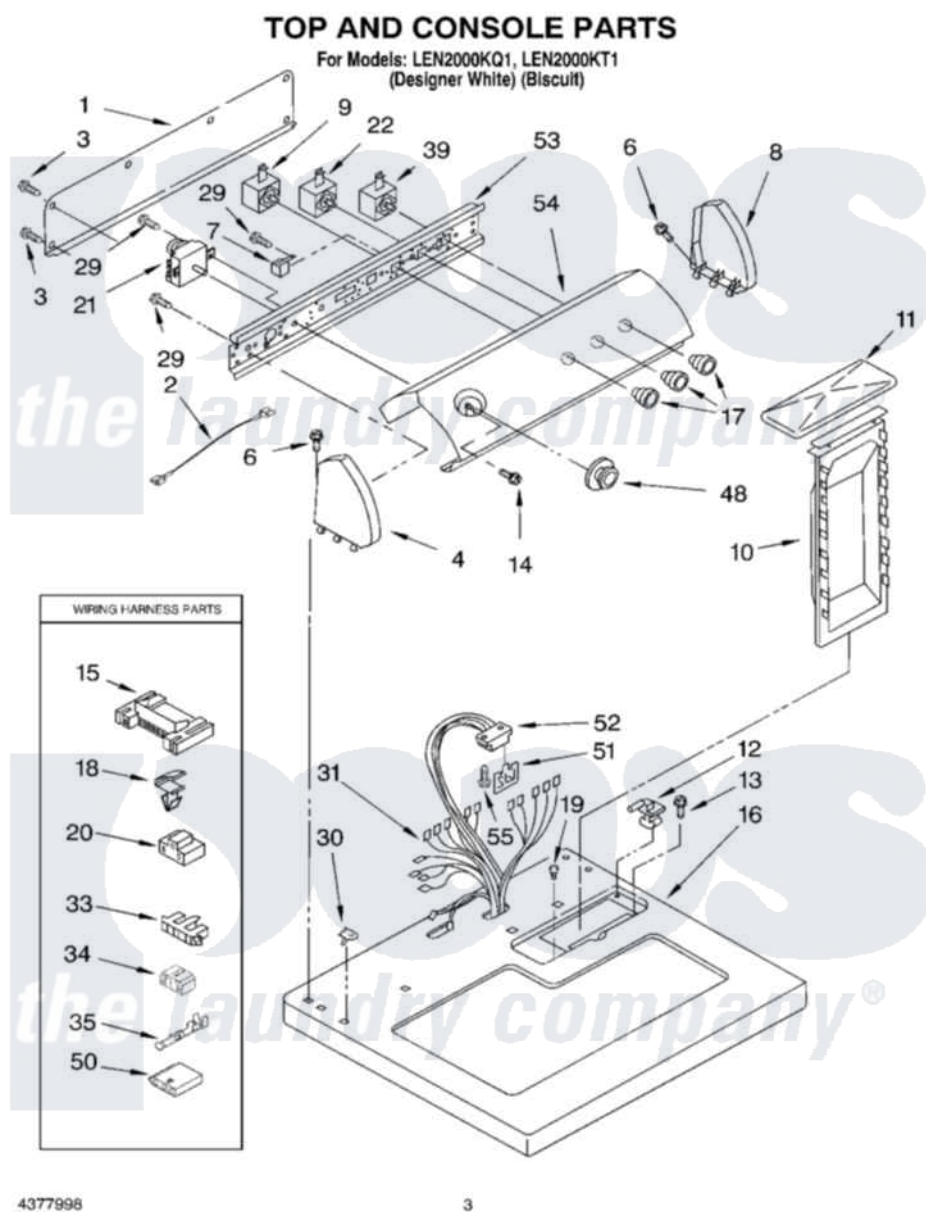

Whirlpool LEN2000KQ1 02 - TOP AND CONSOLE PARTS OPTIONAL PARTS (NOT INCLUDED)

Whirlpool [Residential Whirlpool LEN2000KQ1 Dryer Parts](#) Parts Diagram 02 - TOP AND CONSOLE PARTS OPTIONAL PARTS (NOT INCLUDED)
Click on the part number to view part

Item	Original Part Number	Replaced By	Status	Part Description
1	8274261			Do-It-Yourself Repair Manuals
2	3401684			Jumper, Wire
3	693995			Screw, Hex Head
4	8271365	279962		Endcap
"	8271368	279965		Endcap
6	388326			Screw, 8-18 X 1.25
7	694419			Mini-Buzzer
8	8271359	279962		Endcap
"	8271362	279965		Endcap
9	8530152			Switch, Temperature
10	349639			HANdle And Lint Screen Assembly
11	8283378			Cover, Lint Screen
"	8283380			Cover, Lint Screen
12	3978605	W10044470		Hinge, RH

"	3978606		Hinge, Lint Lid
13	688983	487240	Screw, For Mtg. Service Capacitor
14	3400859		Screw, Grounding
15	3395683		Receptacle, Multi-Terminal
16	8271390	8521918	Top
"	8271392	8521920	Top
17	8271339	3957799	Knob, Control
"	8271348	3957797	Knob, Push-To-Start
18	3394427		Clip-Harness
19	297535	17258	Bumper
20	3401144		Connector
21	3406725		Timer Assembly
22	3405154		Switch Rotary
29	3390646	W10139210	Screw, 8-18 X 5/16
30	357213		Nut, Push-In
31	8299889	8576506	Harness, Wiring
33	3397269		Connector, Timer
34	3347243		Block, Disconnect
35	94614		Terminal
39	3398095		Switch, Push-To-Start
48	8312687	3957754	Timer Knob Assembly
"	8271404	3957755	Timer Knob Assembly
50	3936144		Do-It-Yourself Repair Manuals
51	3390537	8558178	Control, Electronic
52	3391885		Connector, Edge
53	8271418		Bracket, Control
54	3977865		Panel, Control
"	3977866		Panel, Control
55	343641	681414	Screw, 10AB X 1/2
"	N/A		Not Available
"	3406839		ACCESSORY PARTS
"	8522199		Dry Rack Assembly
"	8522199		Accessory Parts
"	279948	4392065	Kit, Dryer Repair
"	72017		Paint, Touch-Up
"	4392899		Paint, Touch-Up
"	350930		Paint, Pressurized Spray B
"	4392901		Paint, Pressurized Spray
"	350938		Paint, Pressurized Spray B
"	799344		Paint, Touch-Up)
"	4392900		Paint, Bulk)