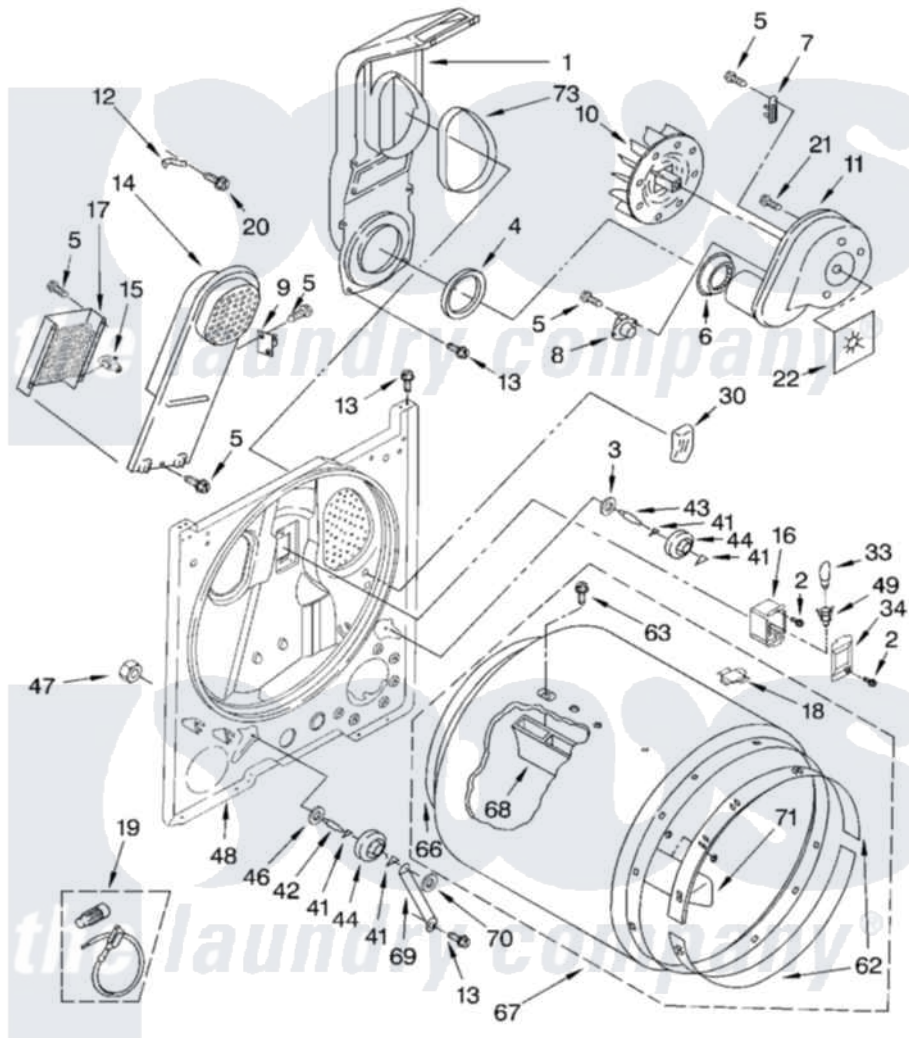

Whirlpool LEN2000KQ1 03 - BULKHEAD PARTS

BULKHEAD PARTS

For Models: LEN2000KQ1, LEN2000KT1
(Designer White) (Biscuit)

4377998

5

Whirlpool [Residential Whirlpool LEN2000KQ1 Dryer Parts](#) Parts Diagram 03 - BULKHEAD PARTS

[Click on the part number to view part](#)

Item	Original Part Number	Replaced By	Status	Part Description
1	348368			Lint Chute Assembly
2	487909	488729		Screw
3	3388703			Washer, Support
4	347139			Seal, Lint Chute
5	90767			Screw, 8A X 3/8 HeX Washer Head Tapping
6	696302			Shield, Exhaust
7	3392519			Thermal Limiter
8	8318268			Thermostat, Internal-Bias
9	3977393	279816		Cutoff-Tml
10	694089			Wheel, Blower
11	3405016	8577230		Housing, Blower
12	3398161			CLIP
13	343641	681414		Screw, 10AB X 1/2
14	3397566	8541818		Box, Heater
15	3977767			Thermostat, High Limit 250 F
16	3977373			Bracket, Drum Light

17	3403585	279838	Element
18	8066086		Plug, Drum Hole
19	279457		Wire Kit, Terminal
20	489463		Screw, 8-18 X 1/16
21	3390647	488729	Screw
22	3394196		Seal, Blower Shaft
30	3976479	279366	Electrode
33	3406124	22002263	Lamp
34	3402841	8532165	Lens, Drum Light
41	690997		Washer, Thrust
42	3399506	W10359270	Shaft, Drum Roller Threads
43	3399507	W10359269	Shaft, Drum Roller Threads
44	3397588	349241T	Support
46	348197		Washer, Support
47	3359452		Nut, Lock
48	3403414		Bulkhead
49	3403634	W10136369	Socket, Drum Light Assembly
62	692526	279441	BeaRng-Rng
63	97787	W10109200	Screw, Baffle Mounting
66	3406130	279857	Seal
67	695587		Drum Assembly
68	692490		Baffle, Drum
69	3976434		Bracket, Support Shaft
70	90296		Nut, Push On
71	3403636		Baffle, Drum
73	339956		Seal, Air Duct To Bulkhead