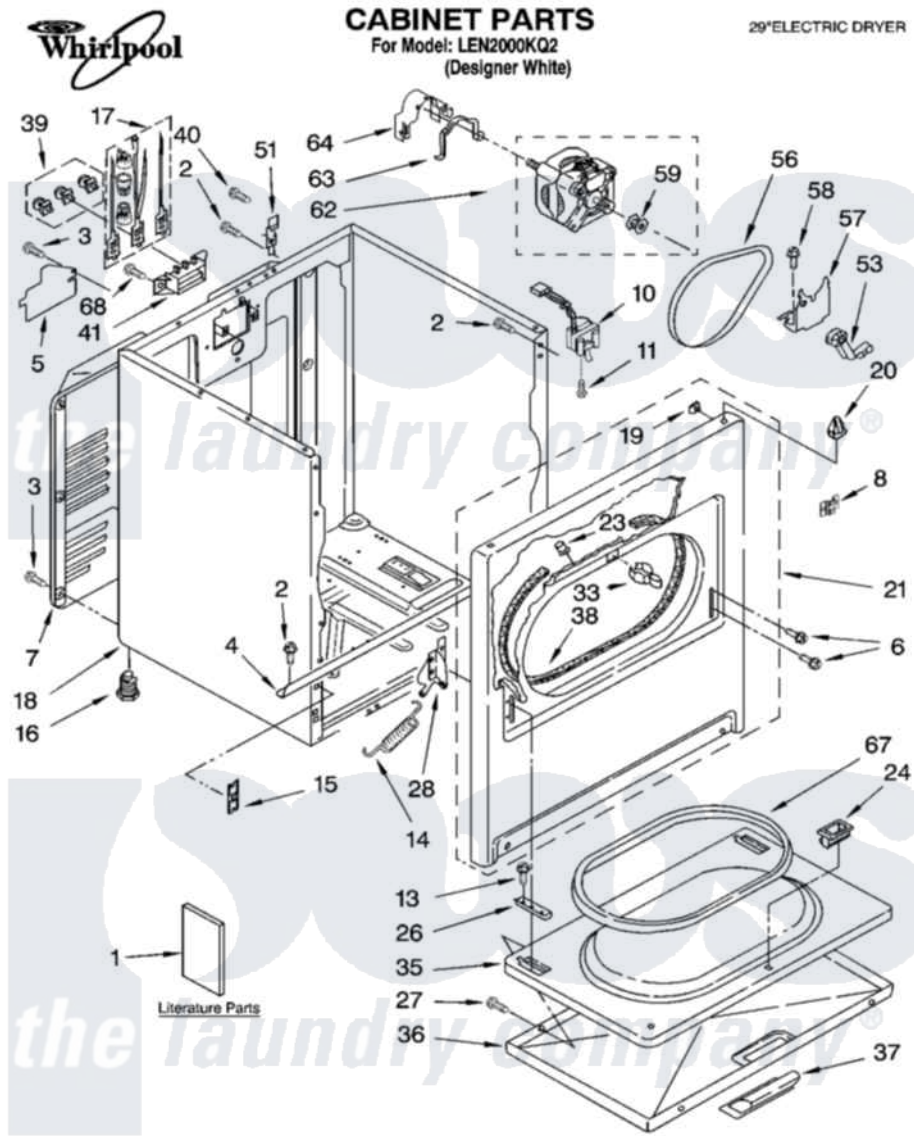

Whirlpool LEN2000KQ2 01 - CABINET PARTS

03-04 Litho in U.S.A.(djc)

1

Part No. 8180286

Whirlpool Residential Whirlpool LEN2000KQ2 Dryer Parts Parts Diagram 01 - CABINET PARTS

Click on the part number to view part

Item	Original Part Number	Replaced By	Status	Part Description
1	LIT8535829		Not Available	Literature Parts (Instructions, Installation)
"	LIT8522245		Not Available	Literature Parts (Sheet, Cycle Feature (For Model LEQ5000KQ1))
"	LIT8522243		Not Available	Literature Parts (Guide, Use & Care)
"	LIT3406661		Not Available	Literature Parts (Wiring Diagram)
"	N/A		Not Available	Following May Be Purchased DO-IT-YOURSELF REPAIR MANUALS
"	LIT677818	677818L		Diy
2	343641	681414		Screw, 10AB X 1/2
3	693995			Screw, Hex Head
4	8541400			Bracket, Cabinet
5	3396795			Cover, Terminal Block
6	342043	486146		Screw
7	3396805	280043		Panel-Rear

8	8546676	W10041960	Spring, Door
10	3406107		Door Switch Assembly
11	697773	3395530	Screw
13	3357011	308685	Side Trim)
14	8541401	W10041960	Spring, Door
15	3394083		Clip, Front Panel
16	3392100	49621	Feet-Leveling
"	279810		Foot-Optional
17	279318		Terminal Tinned And Brass Panel
18	8530603	8533643	Cabinet
19	98234		Clip, U-Bend
20	690363	18776	Lock, Front Top
21	695620	279443	Panel
23	685203	279220	Clip
24	3389441		Door Catch Assembly
26	337189		Clip, Hinge
27	694091		Trim, Side Right Hand
28	8066056		Hinge, Door
"	8066057		Hinge, Door
33	696144	279570	Latch
35	695737		Door, Rear
36	3393549		Door, Front
37	690270	348721	Handle
38	3406129		Seal And Bearing Assembly
39	279393		Terminal Block Screw Kit
40	697776	4331106	Screw, No.10-32 X 7/16
41	3397659		Block, Terminal
51	238088	8066217	Hinge, Top
53	691366		Idler And Pulley Assembly
56	8066065	341241	Belt
57	348780		Base, Motor
58	3400500		Bolt, 3405245 5/16-18 X 3/4
59	3394341	W10299847	Pulley-Motor
62	8538262	279827	Motor-Drve
63	660658		Clamp, Motor Mounting 343481 685441
64	3404162		Clamp, Motor
67	3390731		Seal, Door
68	3393008	308685	Side Trim)