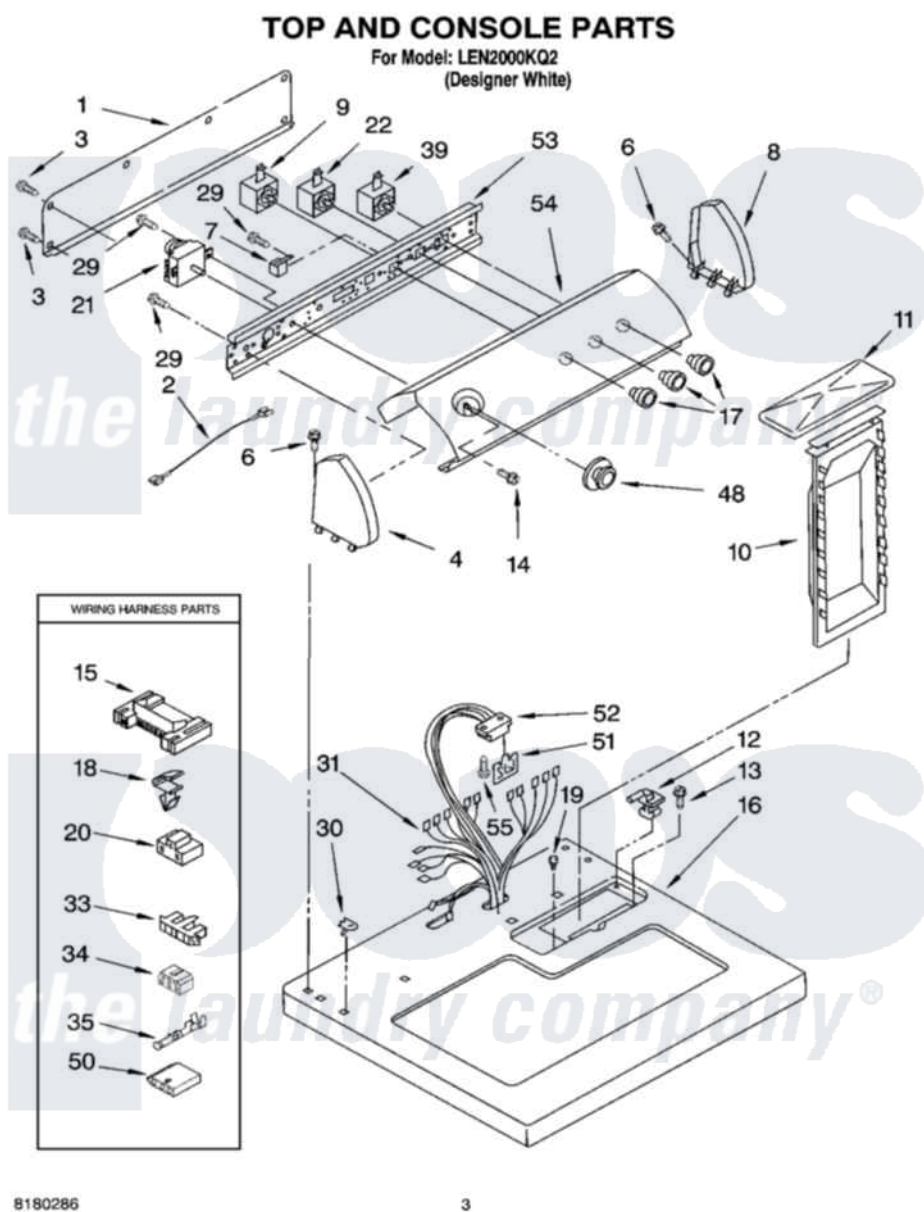

Whirlpool LEN2000KQ2 02 - TOP AND CONSOLE PARTS OPTIONAL PARTS (NOT INCLUDED)

Whirlpool Residential Whirlpool LEN2000KQ2 Dryer Parts Parts Diagram 02 - TOP AND CONSOLE PARTS OPTIONAL PARTS (NOT INCLUDED)

Click on the part number to view part

Item	Original Part Number	Replaced By	Status	Part Description
1	8274261			Do-It-Yourself Repair Manuals
2	3401684			Jumper, Wire
3	693995			Screw, Hex Head
4	8271365	279962		Endcap
6	388326			Screw, 8-18 X 1.25
7	694419			Mini-Buzzer
8	8271359	279962		Endcap
9	8530152			Switch, Temperature
10	349639			HANdle And Lint Screen Assembly
11	8283378			Cover, Lint Screen
12	3978605	W10044470		Hinge, RH
"	3978606			Hinge, Lint Lid
13	688983	487240		Screw, For Mtg. Service Capacitor

14	3400859		Screw, Grounding
15	3395683		Receptacle, Multi-Terminal
16	8271390	8521918	Top
17	8271339	3957799	Knob, Control
18	3394427		Clip-Harness
19	297535	17258	Bumper
20	3401144		Connector
21	3406725		Timer Assembly
22	3405154		Switch Rotary
29	3390646	W10139210	Screw, 8-18 X 5/16
30	357213		Nut, Push-In
31	8299889	8576506	Harness, Wiring
33	3397269		Connector, Timer
34	3347243		Block, Disconnect
35	94614		Terminal
39	3398095		Switch, Push-To-Start
48	8312687	3957754	Timer Knob Assembly
50	3936144		Do-It-Yourself Repair Manuals
51	3390537	8558178	Control, Electronic
52	3391885		Connector, Edge
53	8271418		Bracket, Control
54	3977865		Panel, Control
55	343641	681414	Screw, 10AB X 1/2
"	N/A	Not Available	ACCESSORY PARTS
"	3406839		Dry Rack Assembly
"	8522199		Accessory Parts
"	279948	4392065	Kit, Dryer Repair
"	72017		Paint, Touch-Up
"	350930		Paint, Pressurized Spray B
"	350938		Paint, Pressurized Spray B
"	799344		Paint, Touch-Up)