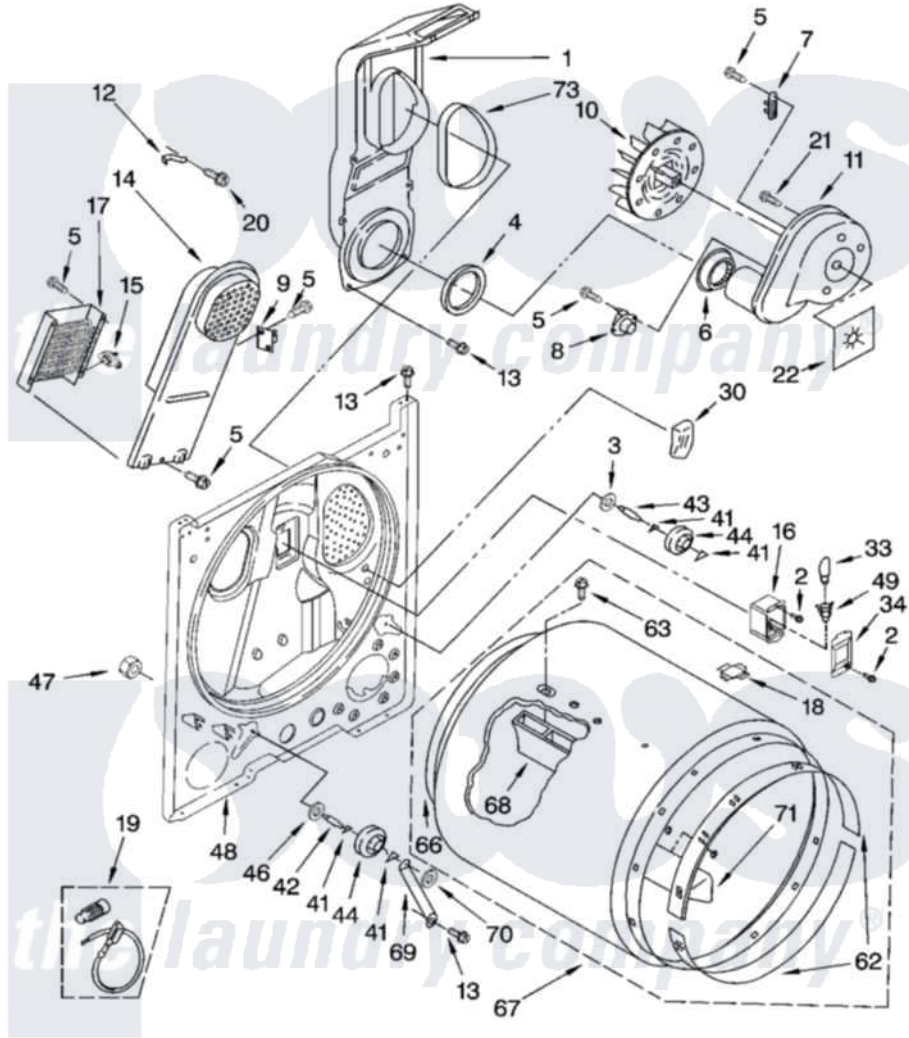

Whirlpool LEN2000KQ2 03 - BULKHEAD PARTS

BULKHEAD PARTS

For Model: LEN2000KQ2
(Designer White)

8180286

5

Whirlpool [Residential Whirlpool LEN2000KQ2 Dryer Parts](#) Parts Diagram 03 - BULKHEAD PARTS
Click on the part number to view part

Item	Original Part Number	Replaced By	Status	Part Description
1	348368			Lint Chute Assembly
2	487909	488729		Screw
3	3388703			Washer, Support
4	347139			Seal, Lint Chute
5	90767			Screw, 8A X 3/8 HeX Washer Head Tapping
6	696302			Shield, Exhaust
7	3392519			Thermal Limiter
8	8318268			Thermostat, Internal-Bias
9	3977393	279816		Cutoff-Tml
10	694089			Wheel, Blower
11	8557384	8577230		Housing, Blower
12	3398161			CLIP
13	343641	681414		Screw, 10AB X 1/2
14	8541818			Box, Heater
15	3977767			Thermostat, High Limit 250 F
16	3977373			Bracket, Drum Light

17	3403585	279838	Element
18	8066086		Plug, Drum Hole
19	279457		Wire Kit, Terminal
20	489463		Screw, 8-18 X 1/16
21	3390647	488729	Screw
22	3394196		Seal, Blower Shaft
30	3976479	279366	Electrode
33	3406124	22002263	Lamp
34	3402841	8532165	Lens, Drum Light
41	690997		Washer, Thrust
42	3399506	W10359270	Shaft, Drum Roller Threads
43	3399507	W10359269	Shaft, Drum Roller Threads
44	3397588	349241T	Support
46	348197		Washer, Support
47	3359452		Nut, Lock
48	3403414		Bulkhead
49	3403634	W10136369	Socket, Drum Light Assembly
62	692526	279441	BeaRng-Rng
63	97787	W10109200	Screw, Baffle Mounting
66	3406130	279857	Seal
67	695587		Drum Assembly
68	692490		Baffle, Drum
69	3976434		Bracket, Support Shaft
70	90296		Nut, Push On
71	3403636		Baffle, Drum
73	339956		Seal, Air Duct To Bulkhead