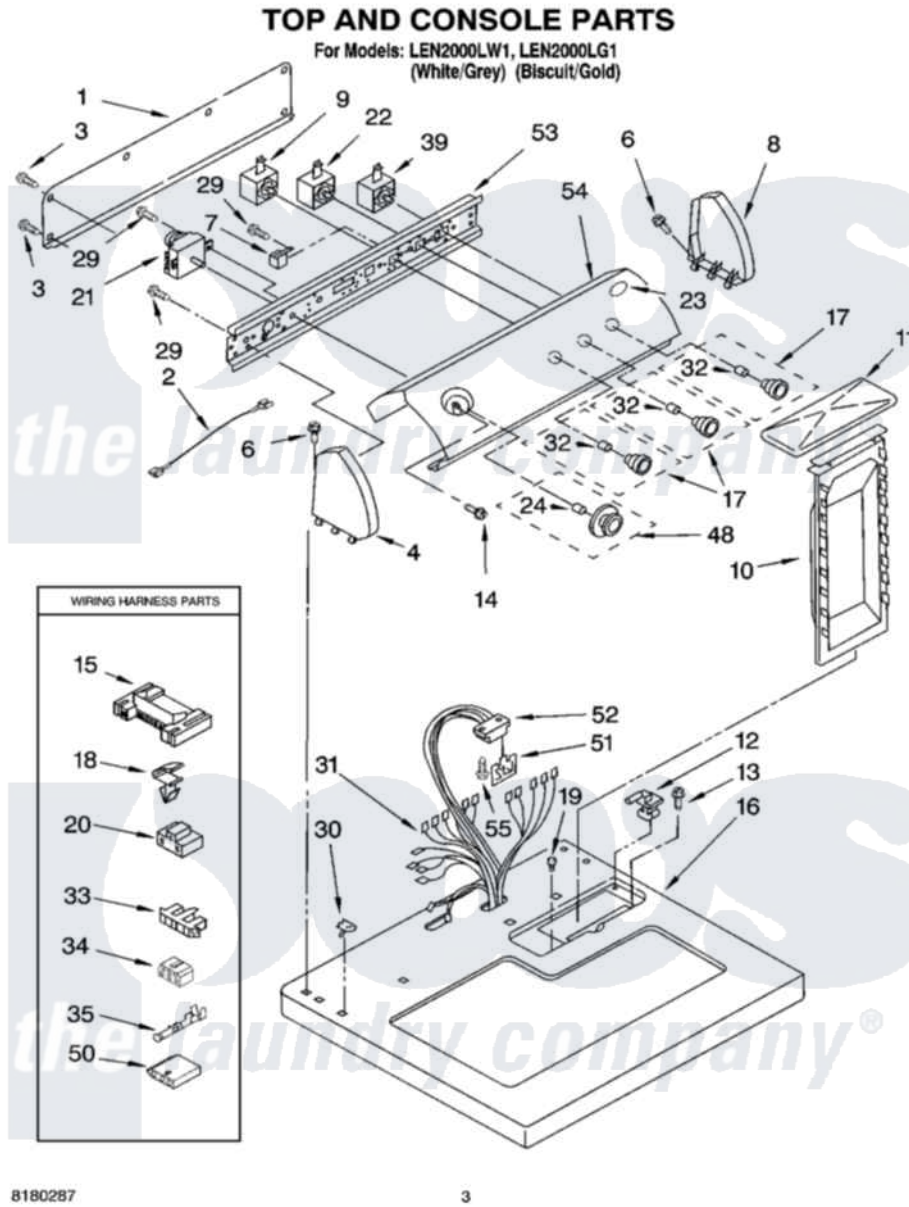

Whirlpool LEN2000LG1 02 - TOP AND CONSOLE PARTS

Whirlpool Residential Whirlpool LEN2000LG1 Dryer Parts Parts Diagram 02 - TOP AND CONSOLE PARTS
Click on the part number to view part

Item	Original Part Number	Replaced By	Status	Part Description
1	8274261			Do-It-Yourself Repair Manuals
2	3401684			Jumper, Wire
3	693995			Screw, Hex Head
4	8271365	279962		Endcap
"	8271368	279965		Endcap
6	388326			Screw, 8-18 X 1.25
7	694419			Mini-Buzzer
8	8271359	279962		Endcap
"	8271362	279965		Endcap
9	8530152			Switch, Temperature
10	349639			HANdle And Lint Screen Assembly
11	8283378			Cover, Lint Screen
"	8283380			Cover, Lint Screen
12	3978605	W10044470		Hinge, RH
"	3978606			Hinge, Lint Lid
				Screw, For Mtn. Service

13	688983	487240	Screw, For Mtg. Service Capacitor
14	3400859		Screw, Grounding
15	3395683		Receptacle, Multi-Terminal
16	8271390	8521918	Top
"	8271392	8521920	Top
17	8538957		Knob, Control
"	8538958		Knob, Control
18	3394427		Clip-Harness
19	297535	17258	Bumper
20	3401144		Connector
21	3406725		Timer Assembly
22	3405154		Switch Rotary
23	3955775	8303811	Badge, Assembly
24	688805		Clip, Spring Knob
29	3390646	W10139210	Screw, 8-18 X 5/16
30	357213		Nut, Push-In
31	8299889	8576506	Harness, Wiring
32	8536939		Clip, Knob
33	3397269		Connector, Timer
34	3347243		Block, Disconnect
35	94614		Terminal
39	3398095		Switch, Push-To-Start
48	8538953		Timer Knob Assembly
"	8538954		Timer Knob Assembly
50	3936144		Do-It-Yourself Repair Manuals
51	3390537	8558178	Control, Electronic
52	3391885		Connector, Edge
53	8271418		Bracket, Control
54	8532619		Panel, Control
"	8532620		Panel, Control
55	343641	681414	Screw, 10AB X 1/2