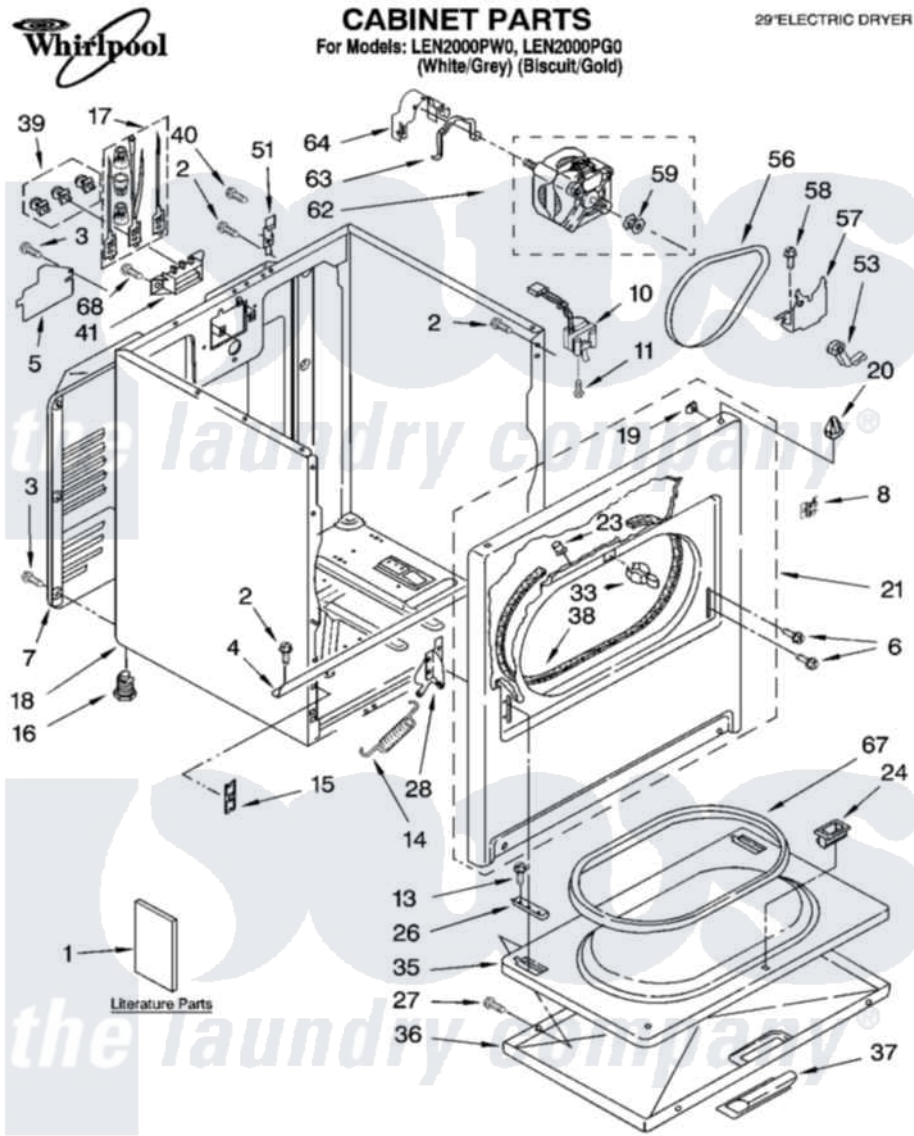

Whirlpool LEN2000PG0 01 - CABINET PARTS

04-04 Litho in U.S.A. (djc)

1

Part No. 8180370

[Whirlpool Residential Whirlpool LEN2000PG0 Dryer Parts](#) Parts Diagram 01 - CABINET PARTS

[Click on the part number to view part](#)

Item	Original Part Number	Replaced By	Status	Part Description
1	LIT8535829		Not Available	Literature Parts (Instructions, Installation)
"	LIT8533770		Not Available	Literature Parts (Sheet, Cycle Feature)
"	LIT8522243		Not Available	Literature Parts (Guide, Use & Care)
"	LIT3406661		Not Available	Literature Parts (Wiring Diagram)
"	N/A		Not Available	Following May Be Purchased DO-IT-YOURSELF REPAIR MANUALS
"	LIT677818	677818L		Diy
2	343641	681414		Screw, 10AB X 1/2
3	693995			Screw, Hex Head
4	8541400			Bracket, Cabinet
5	3396795			Cover, Terminal Block
6	342043	486146		Screw
7	3396805	280043		Panel-Rear
8	8546676	W10041960		Spring, Door