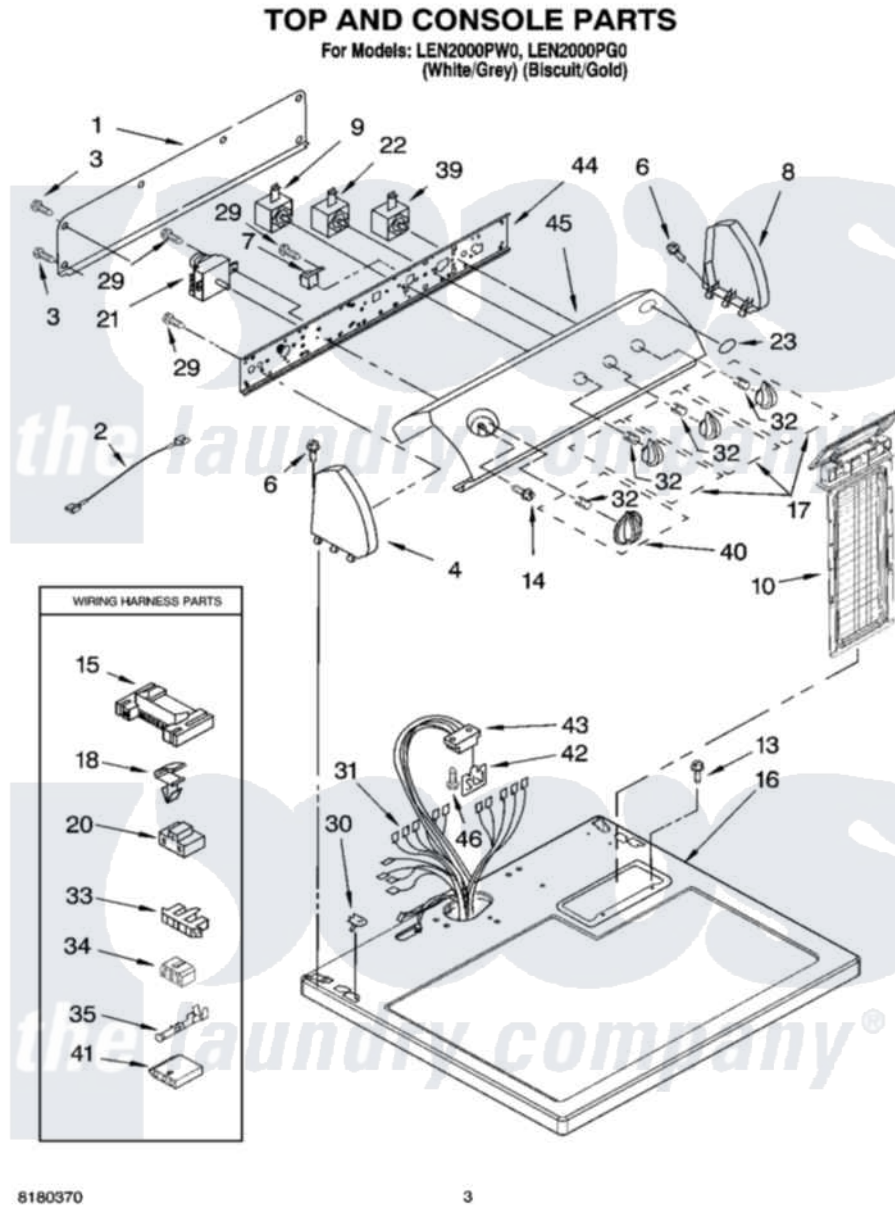

# Whirlpool LEN2000PG0 02 - TOP AND CONSOLE PARTS

Whirlpool Residential Whirlpool LEN2000PG0 Dryer Parts Parts Diagram 02 - TOP AND CONSOLE PARTS  
Click on the part number to view part

Item	Original Part Number	Replaced By	Status	Part Description
1	<a href="#">8274261</a>			Do-It-Yourself Repair Manuals
2	<a href="#">3401684</a>			Jumper, Wire
3	<a href="#">693995</a>			Screw, Hex Head
4	8271365	<a href="#">279962</a>		Endcap
"	8271368	<a href="#">279965</a>		Endcap
6	<a href="#">388326</a>			Screw, 8-18 X 1.25
7	<a href="#">694419</a>			Mini-Buzzer
8	8271359	<a href="#">279962</a>		Endcap
"	8271362	<a href="#">279965</a>		Endcap
9	<a href="#">8530152</a>			Switch, Temperature
10	<a href="#">8557857</a>			Screen, Lint
"	<a href="#">8557858</a>			Screen, Lint
13	688983	<a href="#">487240</a>		Screw, For Mtg. Service Capacitor
14	<a href="#">3400859</a>			Screw, Grounding
15	<a href="#">3395683</a>			Receptacle, Multi-Terminal
16	8557930	<a href="#">8563985</a>		Top