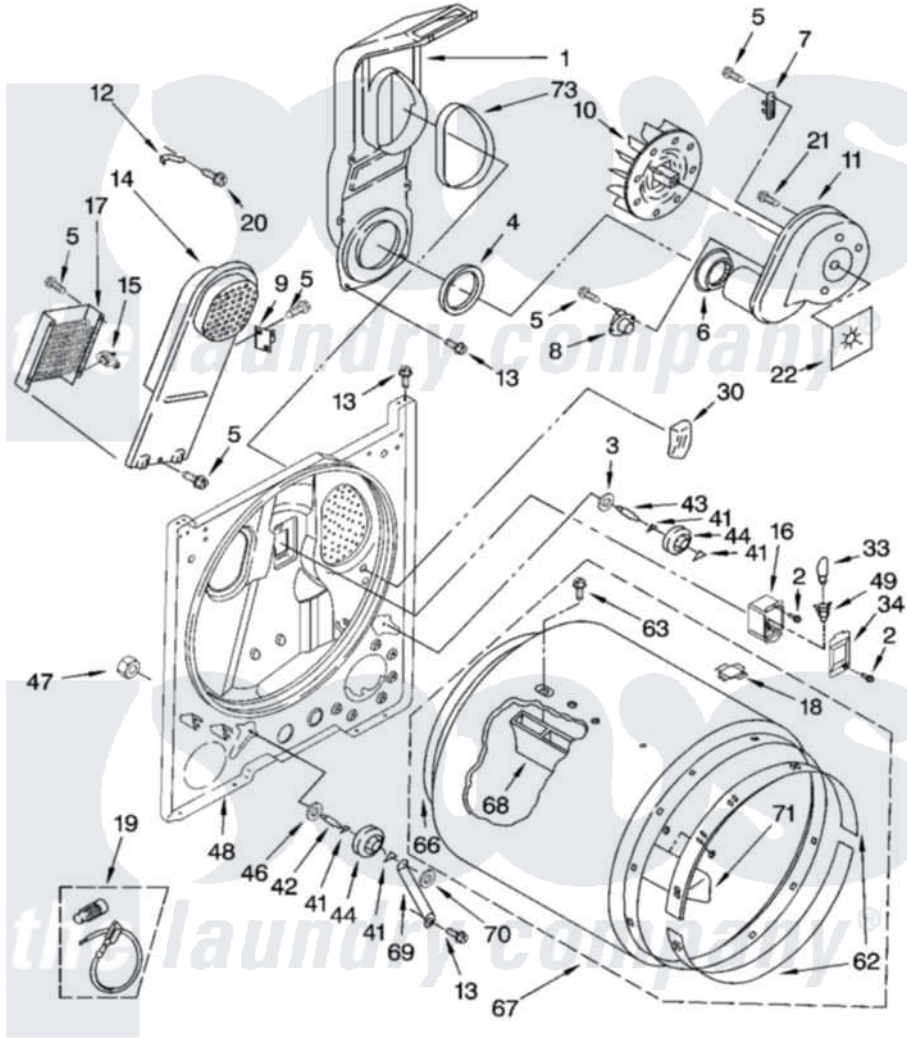

Whirlpool LEN2000PG0 03 - BULKHEAD PARTS

BULKHEAD PARTS

For Models: LEN2000PW0, LEN2000PG0
(White/Grey) (Biscuit/Gold)

8180370

5

Whirlpool [Residential Whirlpool LEN2000PG0 Dryer Parts](#) Parts Diagram 03 - BULKHEAD PARTS
Click on the part number to view part

Item	Original Part Number	Replaced By	Status	Part Description
1	348368			Lint Chute Assembly
2	487909	488729		Screw
3	3388703			Washer, Support
4	347139			Seal, Lint Chute
5	90767			Screw, 8A X 3/8 HeX Washer Head Tapping
6	696302			Shield, Exhaust
7	3392519			Thermal Limiter
8	8318268			Thermostat, Internal-Bias
9	3977393	279816		Cutoff-Tml
10	694089			Wheel, Blower
11	8557384	8577230		Housing, Blower
12	3398161			CLIP
13	343641	681414		Screw, 10AB X 1/2
14	8541818			Box, Heater
15	3977767			Thermostat, High Limit 250 F
16	3977373			Bracket, Drum Light

17	3403585	279838	Element
18	8066086		Plug, Drum Hole
19	279457		Wire Kit, Terminal
20	489463		Screw, 8-18 X 1/16
21	3390647	488729	Screw
22	3394196		Seal, Blower Shaft
30	3976479	279366	Electrode
33	3406124	22002263	Lamp
34	3402841	8532165	Lens, Drum Light
41	690997		Washer, Thrust
42	3399506	W10359270	Shaft, Drum Roller Threads
43	3399507	W10359269	Shaft, Drum Roller Threads
44	3397588	349241T	Support
46	348197		Washer, Support
47	3359452		Nut, Lock
48	3403414		Bulkhead
49	3403634	W10136369	Socket, Drum Light Assembly
62	692526	279441	BeaRng-Rng
63	97787	W10109200	Screw, Baffle Mounting
66	3406130	279857	Seal
67	695587		Drum Assembly
68	692490		Baffle, Drum
69	3976434		Bracket, Support Shaft
70	90296		Nut, Push On
71	3403636		Baffle, Drum
73	339956		Seal, Air Duct To Bulkhead
"	N/A	Not Available	ACCESSORY PARTS
"	3406839		Dry Rack Assembly
"	8522199		Accessory Parts
"	279948	4392065	Kit, Dryer Repair
"	72017		Paint, Touch-Up
"	4392899		Paint, Touch-Up
"	350930		Paint, Pressurized Spray B
"	4392901		Paint, Pressurized Spray
"	350938		Paint, Pressurized Spray B
"	799344		Paint, Touch-Up)
"	4392900		Paint, Bulk)