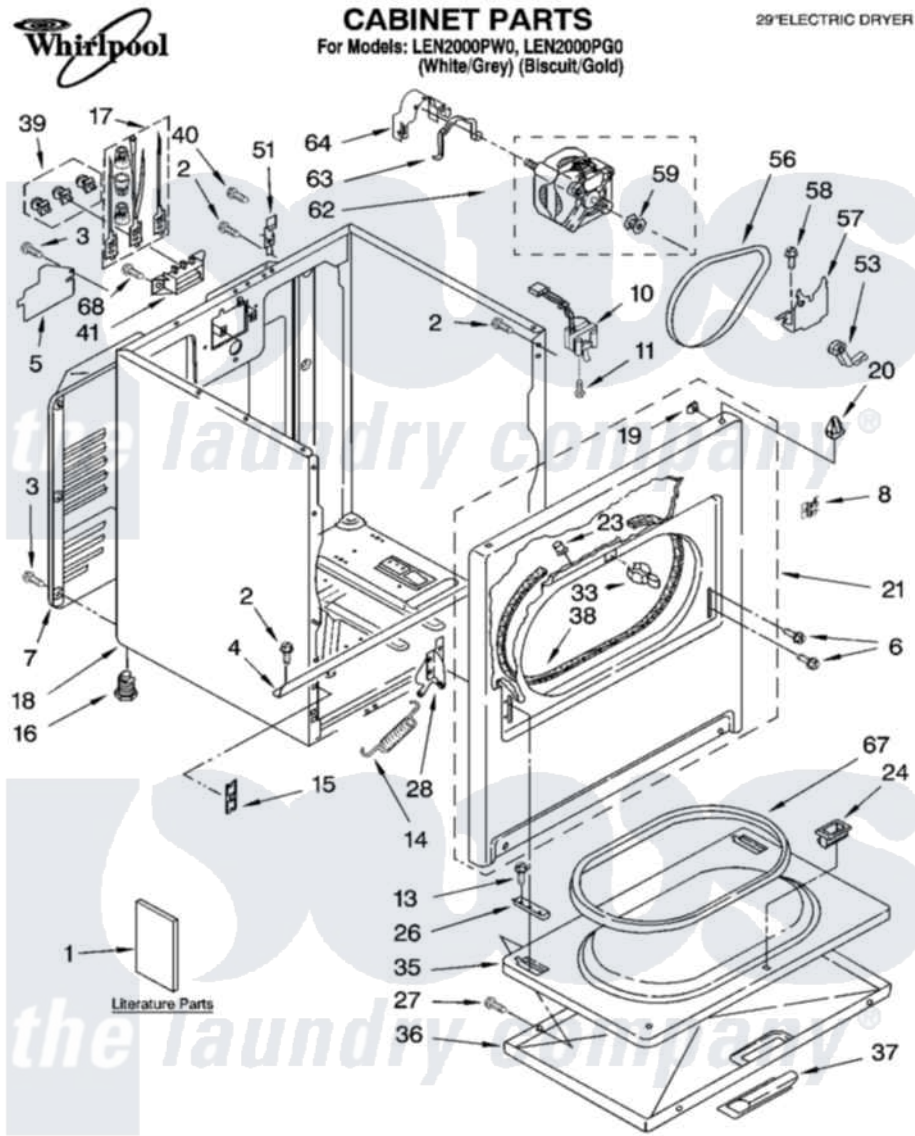

Whirlpool LEN2000PW0 01 - CABINET PARTS

04-04 Litho in U.S.A. (djc)

1

Part No. 8180370

Whirlpool [Residential Whirlpool LEN2000PW0 Dryer Parts](#) Parts Diagram 01 - CABINET PARTS

[Click on the part number to view part](#)

Item	Original Part Number	Replaced By	Status	Part Description
1	LIT8535829		Not Available	Literature Parts (Instructions, Installation)
"	LIT8533770		Not Available	Literature Parts (Sheet, Cycle Feature)
"	LIT8522243		Not Available	Literature Parts (Guide, Use & Care)
"	LIT3406661		Not Available	Literature Parts (Wiring Diagram)
"	N/A		Not Available	Following May Be Purchased DO-IT-YOURSELF REPAIR MANUALS
"	LIT677818	677818L		Diy
2	343641	681414		Screw, 10AB X 1/2
3	693995			Screw, Hex Head
4	8541400			Bracket, Cabinet
5	3396795			Cover, Terminal Block
6	342043	486146		Screw
7	3396805	280043		Panel-Rear
8	8546676	W10041960		Spring, Door