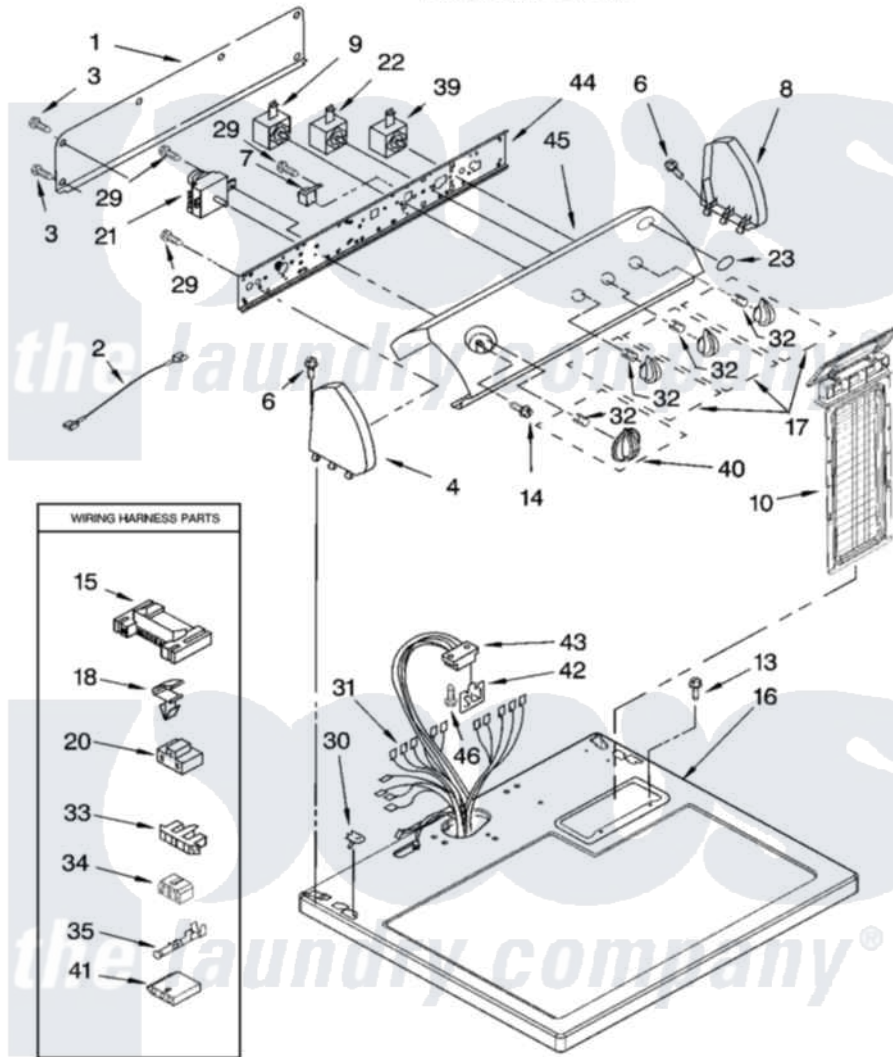

Whirlpool LEN2000PW0 02 - TOP AND CONSOLE PARTS

TOP AND CONSOLE PARTS

For Models: LEN2000PW0, LEN2000PG0
(White/Grey) (Biscuit/Gold)

8180370

3

Whirlpool Residential Whirlpool LEN2000PW0 Dryer Parts Parts Diagram 02 - TOP AND CONSOLE PARTS

[Click on the part number to view part](#)

Item	Original Part Number	Replaced By	Status	Part Description
1	8274261			Do-It-Yourself Repair Manuals
2	3401684			Jumper, Wire
3	693995			Screw, Hex Head
4	8271365	279962		Endcap
"	8271368	279965		Endcap
6	388326			Screw, 8-18 X 1.25
7	694419			Mini-Buzzer
8	8271359	279962		Endcap
"	8271362	279965		Endcap
9	8530152			Switch, Temperature
10	8557857			Screen, Lint
"	8557858			Screen, Lint
13	688983	487240		Screw, For Mtg. Service Capacitor
14	3400859			Screw, Grounding
15	3395683			Receptacle, Multi-Terminal
16	8557930	8563985		Top

"	8557931	8563986	Top
17	8544937		Knob, Control
"	8544938		Knob, Control
18	3394427		Clip-Harness
20	3401144		Connector
21	3406725		Timer Assembly
22	3405154		Switch Rotary
23	3400985		Medallion
29	3390646	W10139210	Screw, 8-18 X 5/16
30	357213		Nut, Push-In
31	8299889	8576506	Harness, Wiring
32	8536939		Clip, Knob
33	3397269		Connector, Timer
34	3347243		Block, Disconnect
35	94614		Terminal
39	3398095		Switch, Push-To-Start
40	8544957		Timer Knob Assembly
"	8544958		Timer Knob Assembly
41	3936144		Do-It-Yourself Repair Manuals
42	3390537	8558178	Control, Electronic
43	3391885		Connector, Edge
44	8544895		Bracket, Control
45	8545988		Panel, Control
"	8545989		Panel, Control
46	343641	681414	Screw, 10AB X 1/2