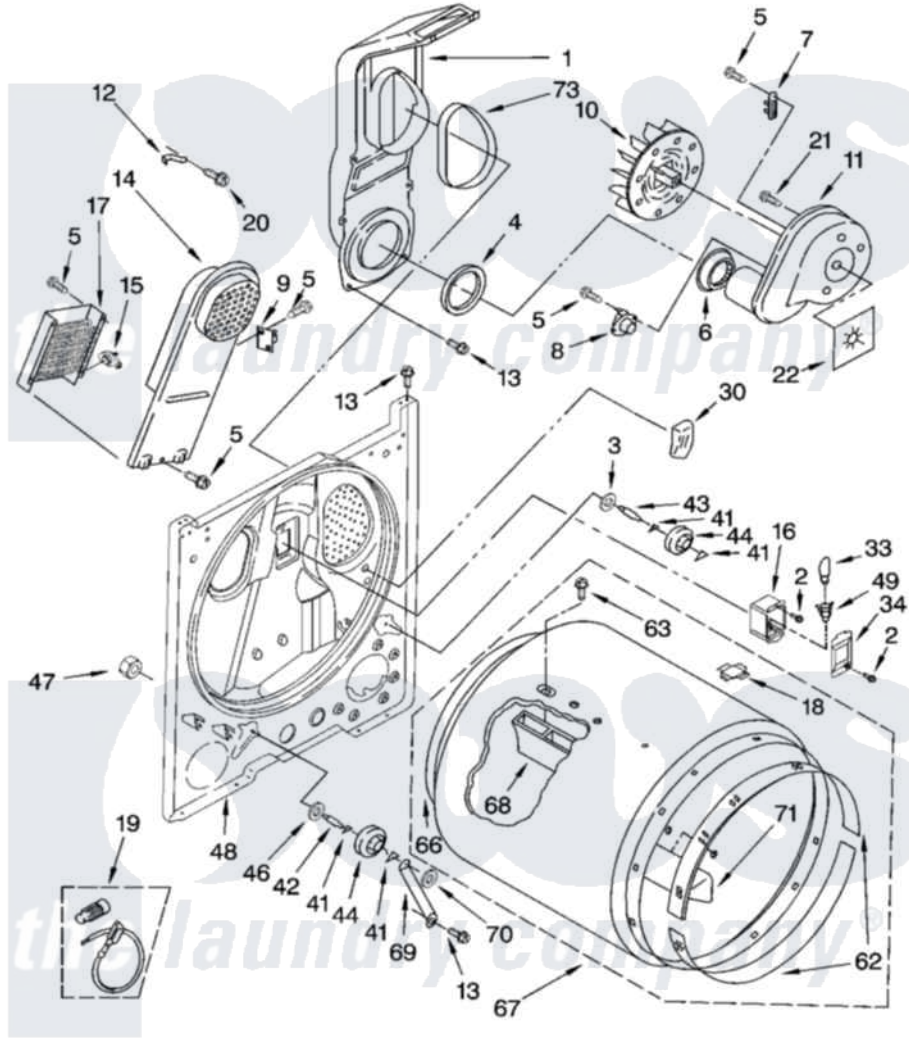

Whirlpool LEN2000PW0 03 - BULKHEAD PARTS

BULKHEAD PARTS

For Models: LEN2000PW0, LEN2000PG0
(White/Grey) (Biscuit/Gold)

8180370

5

Whirlpool [Residential Whirlpool LEN2000PW0 Dryer Parts](#) Parts Diagram 03 - BULKHEAD PARTS

[Click on the part number to view part](#)

Item	Original Part Number	Replaced By	Status	Part Description
1	348368			Lint Chute Assembly
2	487909	488729		Screw
3	3388703			Washer, Support
4	347139			Seal, Lint Chute
5	90767			Screw, 8A X 3/8 HeX Washer Head Tapping
6	696302			Shield, Exhaust
7	3392519			Thermal Limiter
8	8318268			Thermostat, Internal-Bias
9	3977393	279816		Cutoff-Tml
10	694089			Wheel, Blower
11	8557384	8577230		Housing, Blower
12	3398161			CLIP
13	343641	681414		Screw, 10AB X 1/2
14	8541818			Box, Heater
15	3977767			Thermostat, High Limit 250 F
16	3977373			Bracket, Drum Light

17	3403585	279838	Element
18	8066086		Plug, Drum Hole
19	279457		Wire Kit, Terminal
20	489463		Screw, 8-18 X 1/16
21	3390647	488729	Screw
22	3394196		Seal, Blower Shaft
30	3976479	279366	Electrode
33	3406124	22002263	Lamp
34	3402841	8532165	Lens, Drum Light
41	690997		Washer, Thrust
42	3399506	W10359270	Shaft, Drum Roller Threads
43	3399507	W10359269	Shaft, Drum Roller Threads
44	3397588	349241T	Support
46	348197		Washer, Support
47	3359452		Nut, Lock
48	3403414		Bulkhead
49	3403634	W10136369	Socket, Drum Light Assembly
62	692526	279441	BeaRng-Rng
63	97787	W10109200	Screw, Baffle Mounting
66	3406130	279857	Seal
67	695587		Drum Assembly
68	692490		Baffle, Drum
69	3976434		Bracket, Support Shaft
70	90296		Nut, Push On
71	3403636		Baffle, Drum
73	339956		Seal, Air Duct To Bulkhead
"	N/A	Not Available	ACCESSORY PARTS
"	3406839		Dry Rack Assembly
"	8522199		Accessory Parts
"	279948	4392065	Kit, Dryer Repair
"	72017		Paint, Touch-Up
"	4392899		Paint, Touch-Up
"	350930		Paint, Pressurized Spray B
"	4392901		Paint, Pressurized Spray
"	350938		Paint, Pressurized Spray B
"	799344		Paint, Touch-Up)
"	4392900		Paint, Bulk)