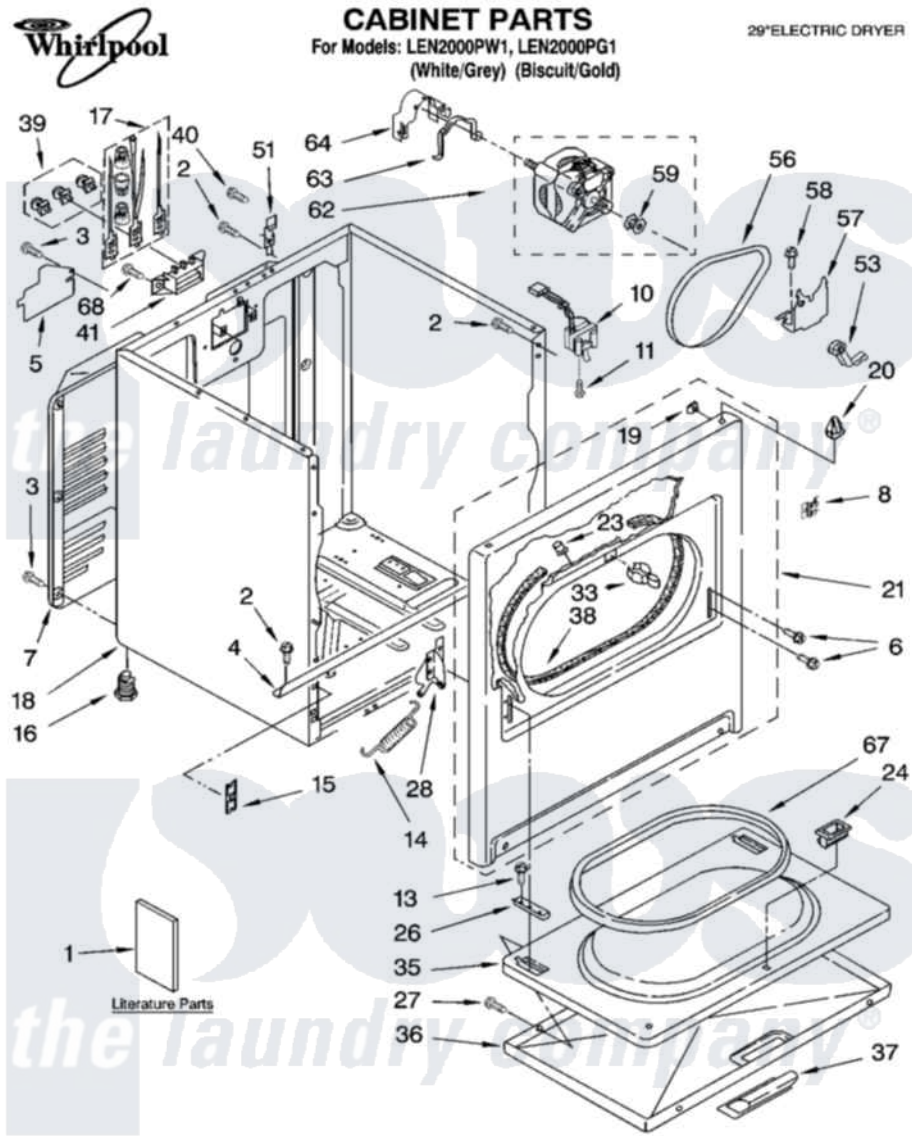

Whirlpool LEN2000PW1 01 - CABINET PARTS

10-05 Litho in U.S.A.(LT)

1

Part No. 8180901

Whirlpool [Residential Whirlpool LEN2000PW1 Dryer Parts](#) Parts Diagram 01 - CABINET PARTS

[Click on the part number to view part](#)

Item	Original Part Number	Replaced By	Status	Part Description
1	8577188		Not Available	Instructions, Installation
"	8533770		Not Available	Sheet, Cycle Feature
"	8578183		Not Available	Use And Care Guide
"	8576803		Not Available	Wiring Diagram
"	N/A		Not Available	Following May Be Purchased DO-IT-YOURSELF REPAIR MANUALS
"	677818		Not Available	Manual, Do-It- Yourself Repair (Dryer)
2	343641	681414		Screw, 10AB X 1/2
3	693995			Screw, Hex Head
4	8541400			Bracket, Cabinet
5	3396795			Cover, Terminal Block
6	342043	486146		Screw
7	3396805	280043		Panel-Rear
8	8546676	W10041960		Spring, Door
10	3406107			Door Switch Assembly