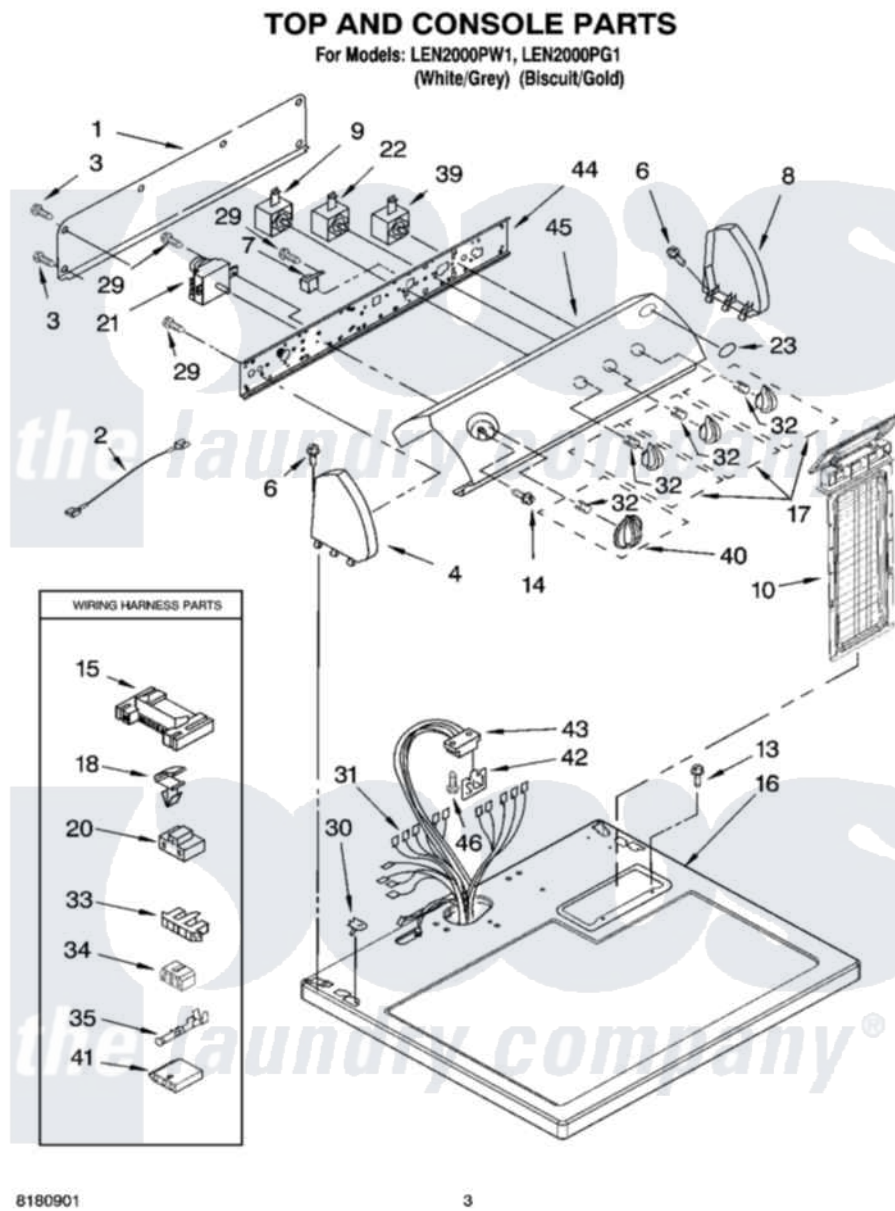

# Whirlpool LEN2000PW1 02 - TOP AND CONSOLE PARTS

Whirlpool [Residential Whirlpool LEN2000PW1 Dryer Parts](#) Parts Diagram 02 - TOP AND CONSOLE PARTS  
Click on the part number to view part

Item	Original Part Number	Replaced By	Status	Part Description
1	<a href="#">8274261</a>			Do-It-Yourself Repair Manuals
2	<a href="#">3401684</a>			Jumper, Wire
3	<a href="#">693995</a>			Screw, Hex Head
4	8271365	<a href="#">279962</a>		Endcap
"	8271368	<a href="#">279965</a>		Endcap
6	<a href="#">388326</a>			Screw, 8-18 X 1.25
7	<a href="#">694419</a>			Mini-Buzzer
8	8271359	<a href="#">279962</a>		Endcap
"	8271362	<a href="#">279965</a>		Endcap
9	<a href="#">8530152</a>			Switch, Temperature
10	<a href="#">8557857</a>			Screen, Lint
"	<a href="#">8557858</a>			Screen, Lint
13	688983	<a href="#">487240</a>		Screw, For Mtg. Service Capacitor
14	8533951	<a href="#">3400859</a>		Screw, Grounding
15	<a href="#">3395683</a>			Receptacle, Multi-Terminal
16	8557930	<a href="#">8563985</a>		Top