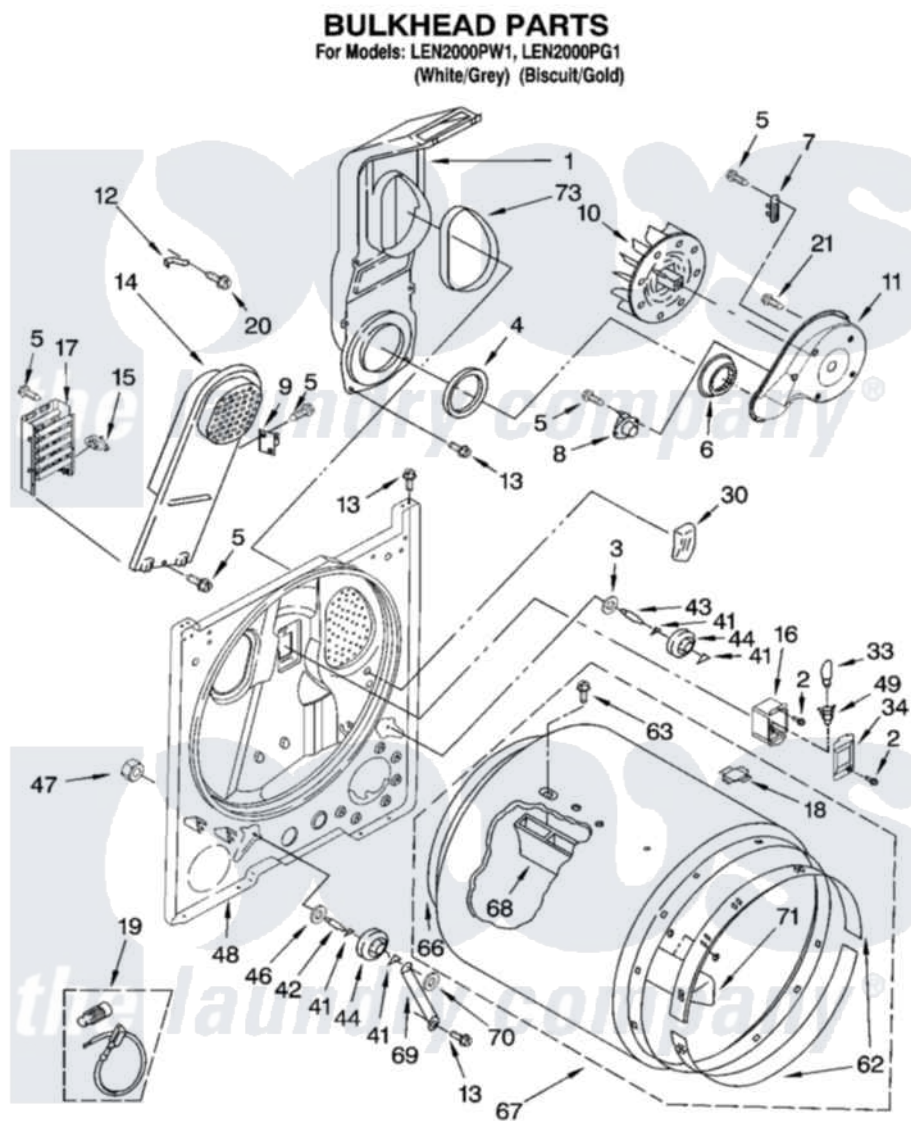

# Whirlpool LEN2000PW1 03 - BULKHEAD PARTS, OPTIONAL PARTS (NOT INCLUDED)

8180901

5

Whirlpool [Residential Whirlpool LEN2000PW1 Dryer Parts](#) Parts Diagram 03 - BULKHEAD PARTS, OPTIONAL PARTS (NOT INCLUDED)

[Click on the part number to view part](#)

Item	Original Part Number	Replaced By	Status	Part Description
1	<a href="#">348368</a>			Lint Chute Assembly
2	487909	<a href="#">488729</a>		Screw
3	<a href="#">3388703</a>			Washer, Support
4	<a href="#">347139</a>			Seal, Lint Chute
5	<a href="#">90767</a>			Screw, 8A X 3/8 HeX Washer Head Tapping
6	<a href="#">696302</a>			Shield, Exhaust
7	<a href="#">3392519</a>			Thermal Limiter
8	<a href="#">8318268</a>			Thermostat, Internal-Bias
9	3977393	<a href="#">279816</a>		Cutoff-Tml
10	<a href="#">694089</a>			Wheel, Blower
11	<a href="#">8577230</a>			Housing, Blower
12	3398161			CLIP
13	343641	<a href="#">681414</a>		Screw, 10AB X 1/2
14	<a href="#">8541818</a>			Box, Heater