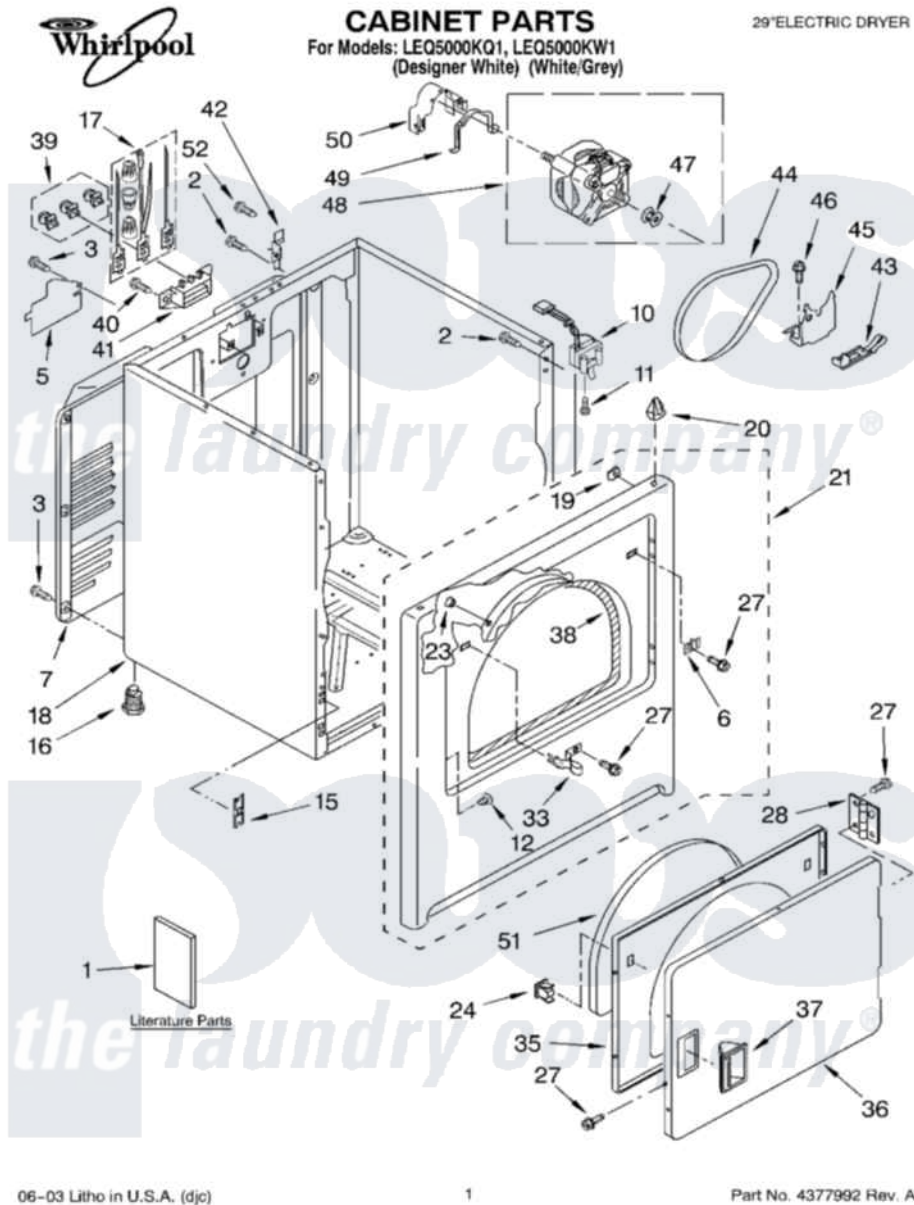

Whirlpool LEQ5000KQ1 01 - CABINET PARTS

06-03 Litho in U.S.A. (djc)

1

Part No. 4377992 Rev. A

[Whirlpool Residential Whirlpool LEQ5000KQ1 Dryer Parts](#) Parts Diagram 01 - CABINET PARTS

[Click on the part number to view part](#)

Item	Original Part Number	Replaced By	Status	Part Description
1	LIT8535829		Not Available	Literature Parts (Instructions, Installation)
"	LIT8522245		Not Available	Literature Parts (Sheet, Cycle Feature (For Model LEQ5000KQ1))
"	LIT8535823		Not Available	Literature Parts (Sheet, Cycle Feature (For Model LEQ5000KW1))
"	LIT8522243		Not Available	Literature Parts (Guide, Use & Care)
"	LIT8528187		Not Available	Literature Parts (Wiring Diagram)
"	N/A		Not Available	Following May Be Purchased
"	N/A		Not Available	DO-IT-YOURSELF REPAIR MANUALS
"	LIT677818	677818L		Diy
2	343641	681414		Screw, 10AB X 1/2
3	693995			Screw, Hex Head
5	3396795			Cover, Terminal Block