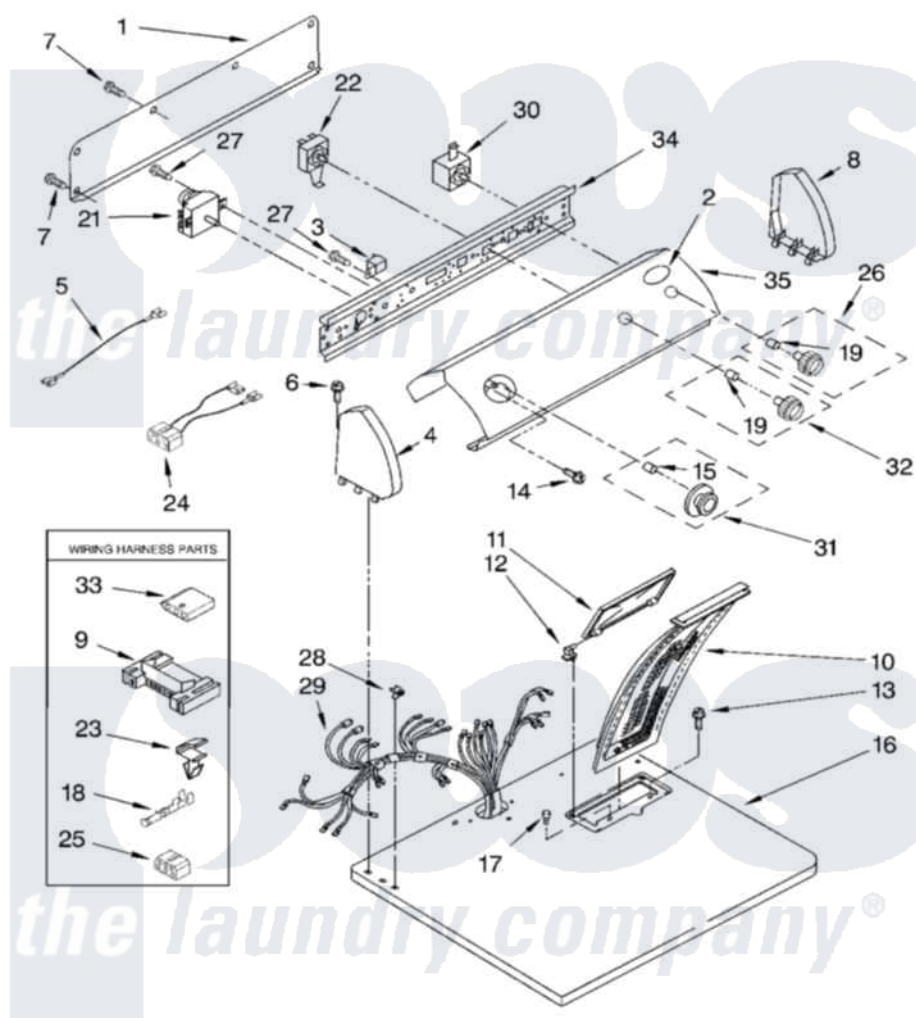

Whirlpool LEQ5000KQ1 02 - TOP AND CONSOLE PARTS

TOP AND CONSOLE PARTS

For Models: LEQ5000KQ1, LEQ5000KW1
(Designer White) (White/Grey)

4377992

3

Whirlpool Residential Whirlpool LEQ5000KQ1 Dryer Parts Parts Diagram 02 - TOP AND CONSOLE PARTS

[Click on the part number to view part](#)

Item	Original Part Number	Replaced By	Status	Part Description
1	8274261			Do-It-Yourself Repair Manuals
2	3955775	8303811		Badge, Assembly
3	694419			Mini-Buzzer
4	8271365	279962		Endcap
5	3401674			Wire, Jumper
6	388326			Screw, 8-18 X 1.25
7	693995			Screw, Hex Head
8	8271359	279962		Endcap
9	3395683			Receptacle, Multi-Terminal
10	349639			HANDLE AND LINT SCREEN ASSEMBLY
11	8283378			Cover, Lint Screen
12	3978605	W10044470		Hinge, RH
"	3978606			Hinge, Lint Lid
13	688983	487240		Screw, For Mtg. Service Capacitor
14	3400859			Screw, Grounding

15	688805		Clip, Spring Knob
16	8271390	8521918	Top
17	297535	17258	Bumper
18	94614		Terminal
19	8536939		Clip, Knob
21	8299778		Timer, 60 Hz
22	3405152		Switch, Wrinkle Shield
23	3394427		Clip-Harness
24	8283292	8283276	Wire, Jumper
25	3347243		Block, Disconnect
26	8271341	3957804	Knob, Push-To-Start
"	8538959		Knob, Push-To-Start
27	3390646	W10139210	Screw, 8-18 X 5/16
28	357213		Nut, Push-In
29	8299869	8576501	Hams-Wire
30	3977456		Switch, Push-To-Start
31	8312687	3957754	Timer Knob Assembly
"	8538953		Timer Knob Assembly
32	8271339	3957799	Knob, Control
"	8538957		Knob, Control
33	3936144		Do-It-Yourself Repair Manuals
34	8271418		Bracket, Control
35	3977849		Panel, Control
"	8532637		Panel, Control
"	N/A	Not Available	ACCESSORY PARTS
"	3404351		Accessory Parts
"	8522199		Accessory Parts
"	279948	4392065	Kit, Dryer Repair
"	72017		Paint, Touch-Up
"	350930		Paint, Pressurized Spray B
"	350938		Paint, Pressurized Spray B
"	799344		Paint, Touch-Up)