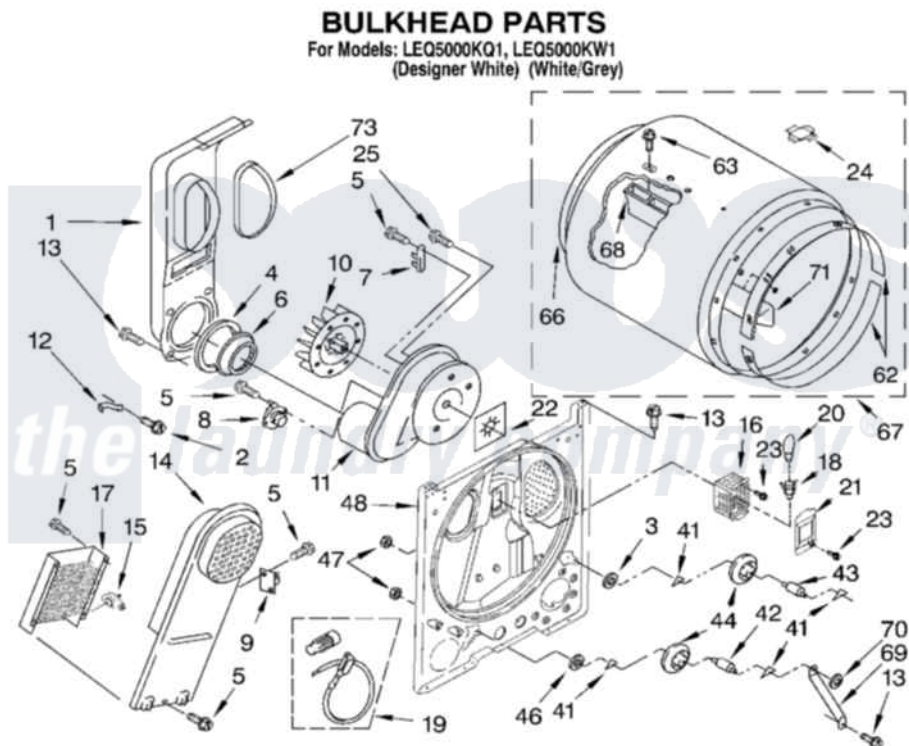

Whirlpool LEQ5000KQ1 03 - BULKHEAD PARTS

4377992

5

Whirlpool [Residential Whirlpool LEQ5000KQ1 Dryer Parts](#) Parts Diagram 03 - BULKHEAD PARTS
Click on the part number to view part

Item	Original Part Number	Replaced By	Status	Part Description
1	348368			Lint Chute Assembly
2	489463			Screw, 8-18 X 1/16
3	3388703			Washer, Support
4	347139			Seal, Lint Chute
5	90767			Screw, 8A X 3/8 HeX Washer Head Tapping
6	696302			Shield, Exhaust
7	3392519			Thermal Limiter
8	3387134			Thermostat, Internal-Bias
9	3977393	279816		Cutoff-Tml
10	694089			Wheel, Blower
11	3405016	8577230		Housing, Blower
12	8066155			Clip, Heater Box
13	343641	681414		Screw, 10AB X 1/2
14	3397566	8541818		Box, Heater
15	3977767			Thermostat, High Limit 250 F
16	3977373			Bracket, Drum Light

17	3403585	279838	Element
18	3403634	W10136369	Socket, Drum Light Assembly
19	279457		Wire Kit, Terminal
20	3406124	22002263	Lamp
21	3402841	8532165	Lens, Drum Light
22	3394196		Seal, Blower Shaft
23	487909	488729	Screw
24	8066086		Plug, Drum Hole
25	3390647	488729	Screw
41	690997		Washer, Thrust
42	3399506	W10359270	Shaft, Drum Roller Threads
43	3399507	W10359269	Shaft, Drum Roller Threads
44	3397588	349241T	Support
46	348197		Washer, Support
47	3359452		Nut, Lock
48	3403493	279798	Bulkhead
62	692526	279441	BeaRng-Rng
63	97787	W10109200	Screw, Baffle Mounting
66	3406130	279857	Seal
67	695587		Drum Assembly
68	692490		Baffle, Drum
69	3976434		Bracket, Support Shaft
70	90296		Nut, Push On
71	3403636		Baffle, Drum
73	339956		Seal, Air Duct To Bulkhead