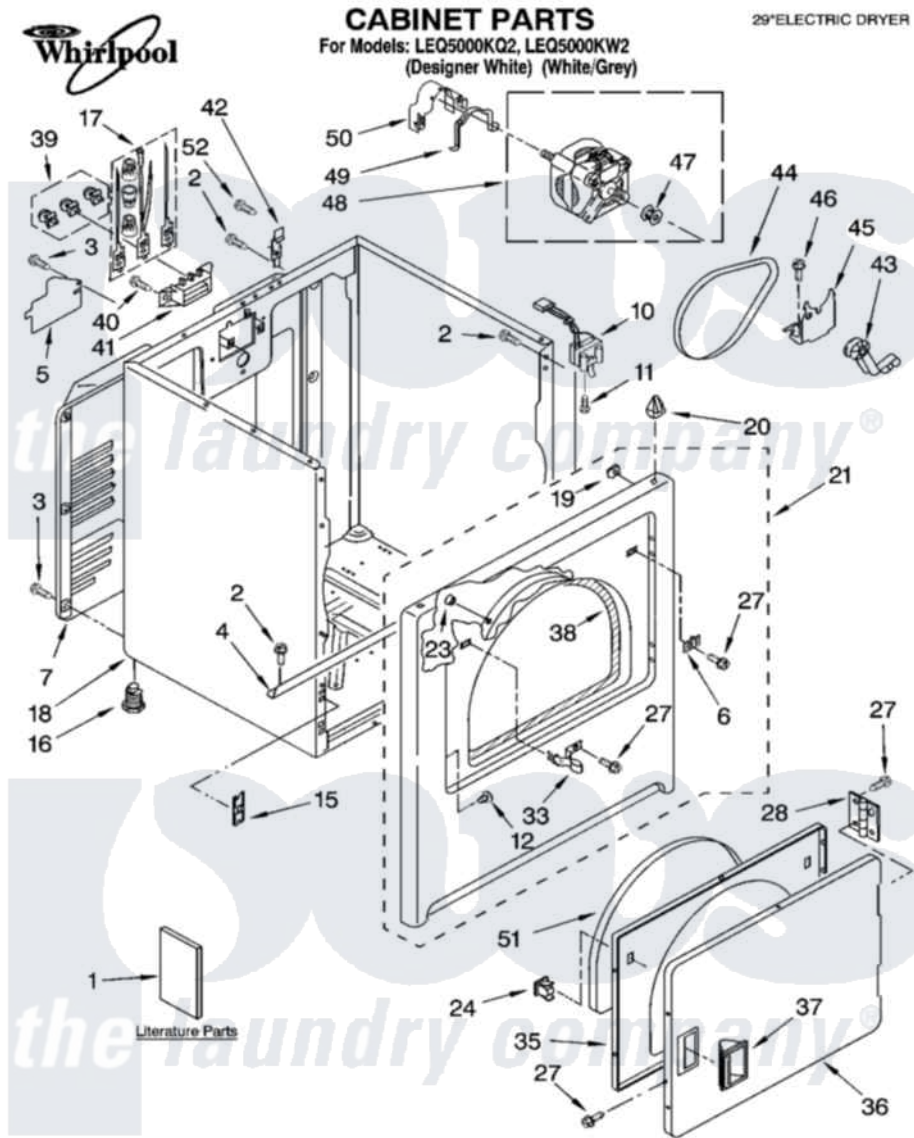

Whirlpool LEQ5000KQ2 01 - CABINET PARTS

02-04 Litho in U.S.A. (dj)

1

Part No. 8180217

[Whirlpool Residential Whirlpool LEQ5000KQ2 Dryer Parts](#) Parts Diagram 01 - CABINET PARTS

[Click on the part number to view part](#)

Item	Original Part Number	Replaced By	Status	Part Description
1	LIT8535829		Not Available	Literature Parts (Instructions, Installation)
"	LIT8522245		Not Available	Literature Parts (Sheet, Cycle Feature (For Model LEQ5000KQ1))
"	LIT8535823		Not Available	Literature Parts (Sheet, Cycle Feature (For Model LEQ5000KW1))
"	LIT8522243		Not Available	Literature Parts (Guide, Use & Care)
"	LIT8528187		Not Available	Literature Parts (Wiring Diagram)
"	N/A		Not Available	Following May Be Purchased
"	N/A		Not Available	DO-IT-YOURSELF REPAIR MANUALS
"	LIT677818	677818L		Diy
2	343641	681414		Screw, 10AB X 1/2
3	693995			Screw, Hex Head
4	8541400			Bracket, Cabinet