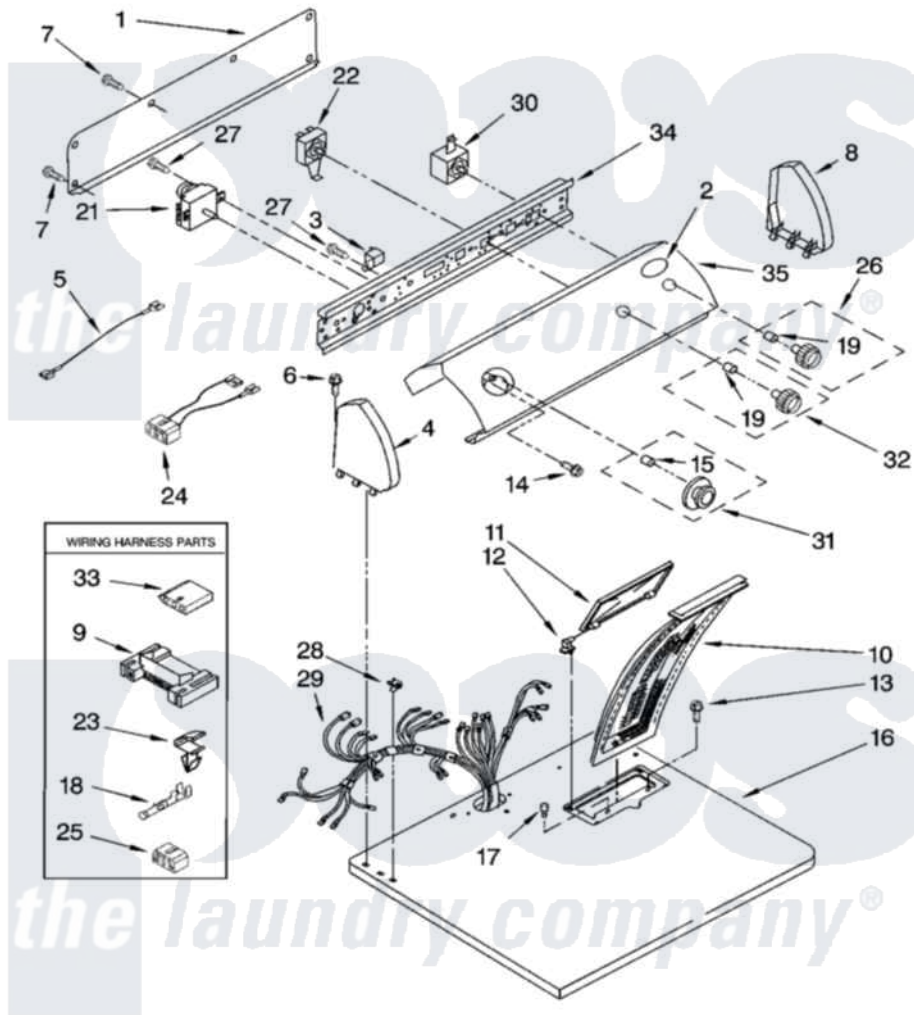

Whirlpool LEQ5000KQ2 02 - TOP AND CONSOLE PARTS

TOP AND CONSOLE PARTS

For Models: LEQ5000KQ2, LEQ5000KW2
(Designer White) (White/Grey)

8180217

3

Whirlpool Residential Whirlpool LEQ5000KQ2 Dryer Parts Parts Diagram 02 - TOP AND CONSOLE PARTS

[Click on the part number to view part](#)

Item	Original Part Number	Replaced By	Status	Part Description
1	8274261			Do-It-Yourself Repair Manuals
2	3955775	8303811		Badge, Assembly
3	694419			Mini-Buzzer
4	8271365	279962		Endcap
5	3401674			Wire, Jumper
6	388326			Screw, 8-18 X 1.25
7	693995			Screw, Hex Head
8	8271359	279962		Endcap
9	3395683			Receptacle, Multi-Terminal
10	349639			HANDLE AND LINT SCREEN ASSEMBLY
11	8283378			Cover, Lint Screen
12	3978605	W10044470		Hinge, RH
"	3978606			Hinge, Lint Lid
13	688983	487240		Screw, For Mtg. Service Capacitor
14	3400859			Screw, Grounding

15	688805		Clip, Spring Knob
16	8271390	8521918	Top
17	297535	17258	Bumper
18	94614		Terminal
19	8536939		Clip, Knob
21	8299778		Timer, 60 Hz
22	3405152		Switch, Wrinkle Shield
23	3394427		Clip-Harness
24	8283292	8283276	Wire, Jumper
25	3347243		Block, Disconnect
26	8271341	3957804	Knob, Push-To-Start
"	8538959		Knob, Push-To-Start
27	3390646	W10139210	Screw, 8-18 X 5/16
28	357213		Nut, Push-In
29	8299869	8576501	Hams-Wire
30	3977456		Switch, Push-To-Start
31	8312687	3957754	Timer Knob Assembly
"	8538953		Timer Knob Assembly
32	8271339	3957799	Knob, Control
"	8538957		Knob, Control
33	3936144		Do-It-Yourself Repair Manuals
34	8271418		Bracket, Control
35	3977849		Panel, Control
"	8532637		Panel, Control
"	N/A	Not Available	ACCESSORY PARTS
"	3404351		Accessory Parts
"	8522199		Accessory Parts
"	279948	4392065	Kit, Dryer Repair
"	72017		Paint, Touch-Up
"	350930		Paint, Pressurized Spray B
"	350938		Paint, Pressurized Spray B
"	799344		Paint, Touch-Up)