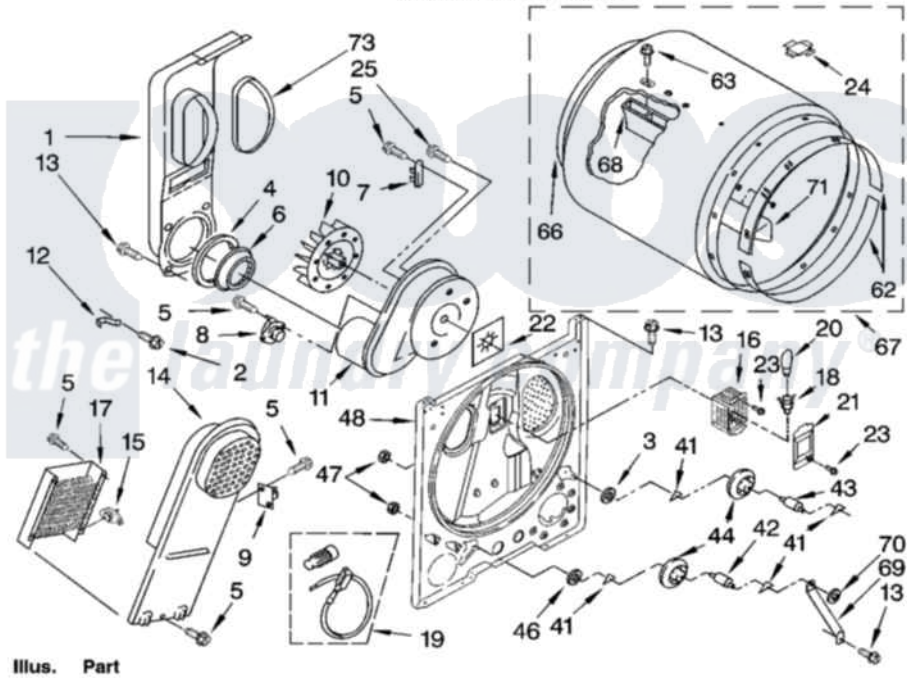

Whirlpool LEQ5000KQ2 03 - BULKHEAD PARTS

BULKHEAD PARTS

For Models: LEQ5000KQ2, LEQ5000KW2
(Designer White) (White/Grey)

8180217

5

Whirlpool [Residential Whirlpool LEQ5000KQ2 Dryer Parts](#) Parts Diagram 03 - BULKHEAD PARTS
Click on the part number to view part

Item	Original Part Number	Replaced By	Status	Part Description
1	348368			Lint Chute Assembly
2	489463			Screw, 8-18 X 1/16
3	3388703			Washer, Support
4	347139			Seal, Lint Chute
5	90767			Screw, 8A X 3/8 HeX Washer Head Tapping
6	696302			Shield, Exhaust
7	3392519			Thermal Limiter
8	3387134			Thermostat, Internal-Bias
9	3977393	279816		Cutoff-Tml
10	694089			Wheel, Blower
11	8557384	8577230		Housing, Blower
12	8066155			Clip, Heater Box
13	343641	681414		Screw, 10AB X 1/2
14	8541818			Box, Heater
15	3977767			Thermostat, High Limit 250 F
16	3977373			Bracket, Drum Light

17	3403585	279838	Element
18	3403634	W10136369	Socket, Drum Light Assembly
19	279457		Wire Kit, Terminal
20	3406124	22002263	Lamp
21	3402841	8532165	Lens, Drum Light
22	3394196		Seal, Blower Shaft
23	487909	488729	Screw
24	8066086		Plug, Drum Hole
25	3390647	488729	Screw
41	690997		Washer, Thrust
42	3399506	W10359270	Shaft, Drum Roller Threads
43	3399507	W10359269	Shaft, Drum Roller Threads
44	3397588	349241T	Support
46	348197		Washer, Support
47	3359452		Nut, Lock
48	3403493	279798	Bulkhead
62	692526	279441	BeaRng-Rng
63	97787	W10109200	Screw, Baffle Mounting
66	3406130	279857	Seal
67	695587		Drum Assembly
68	692490		Baffle, Drum
69	3976434		Bracket, Support Shaft
70	90296		Nut, Push On
71	3403636		Baffle, Drum
73	339956		Seal, Air Duct To Bulkhead