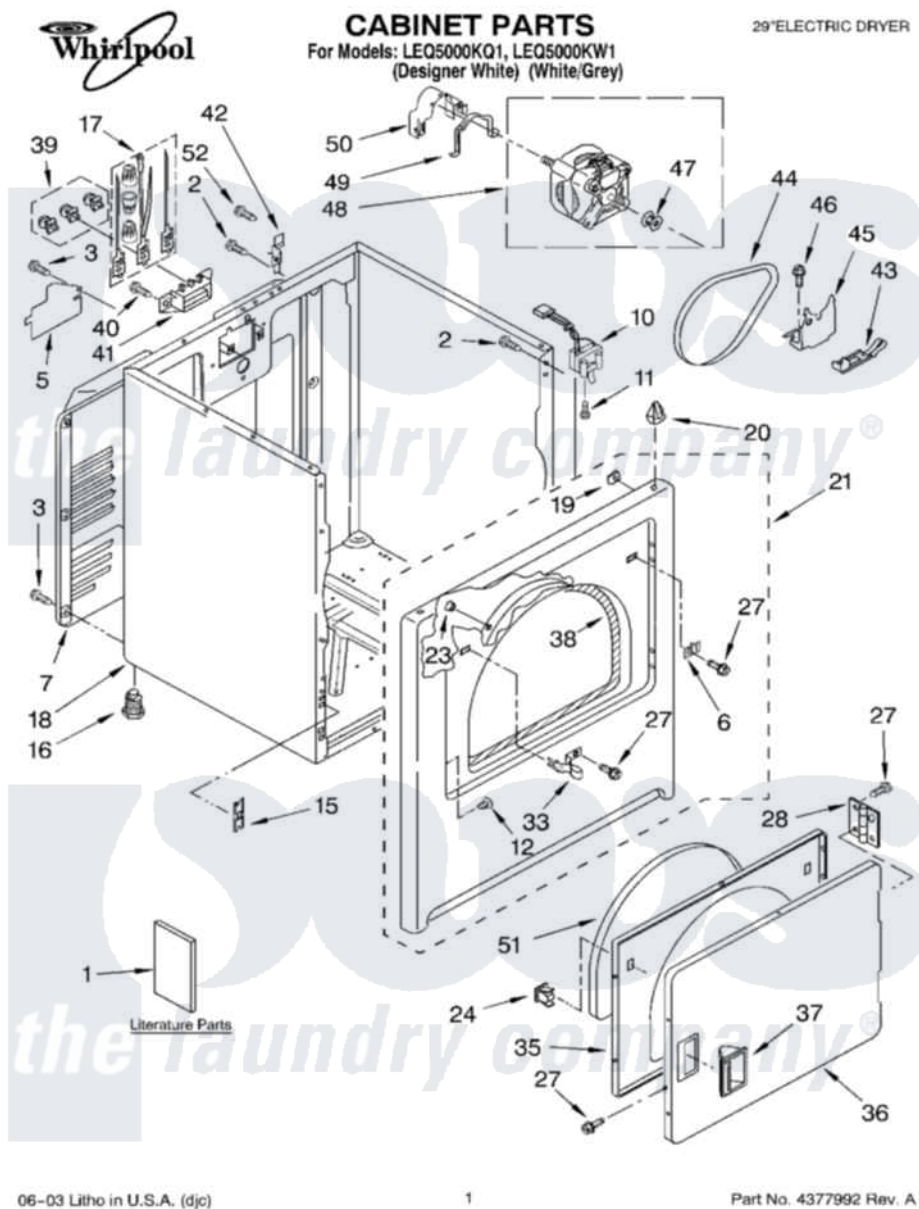

# Whirlpool LEQ500KW1 01 - CABINET PARTS

06-03 Litho in U.S.A. (djc)

1

Part No. 4377992 Rev. A

Whirlpool Residential Whirlpool LEQ500KW1 Dryer Parts Parts Diagram 01 - CABINET PARTS

[Click on the part number to view part](#)

Item	Original Part Number	Replaced By	Status	Part Description
1	LIT8535829		Not Available	Literature Parts (Instructions, Installation)
"	LIT8522245		Not Available	Literature Parts (Sheet, Cycle Feature (For Model LEQ5000KQ1))
"	LIT8535823		Not Available	Literature Parts (Sheet, Cycle Feature (For Model LEQ5000KW1))
"	LIT8522243		Not Available	Literature Parts (Guide, Use & Care)
"	LIT8528187		Not Available	Literature Parts (Wiring Diagram)
"	N/A		Not Available	Following May Be Purchased
"	N/A		Not Available	DO-IT-YOURSELF REPAIR MANUALS
"	LIT677818	<a href="#">677818L</a>		Diy
2	343641	<a href="#">681414</a>		Screw, 10AB X 1/2
3	<a href="#">693995</a>			Screw, Hex Head
5	<a href="#">3396795</a>			Cover, Terminal Block