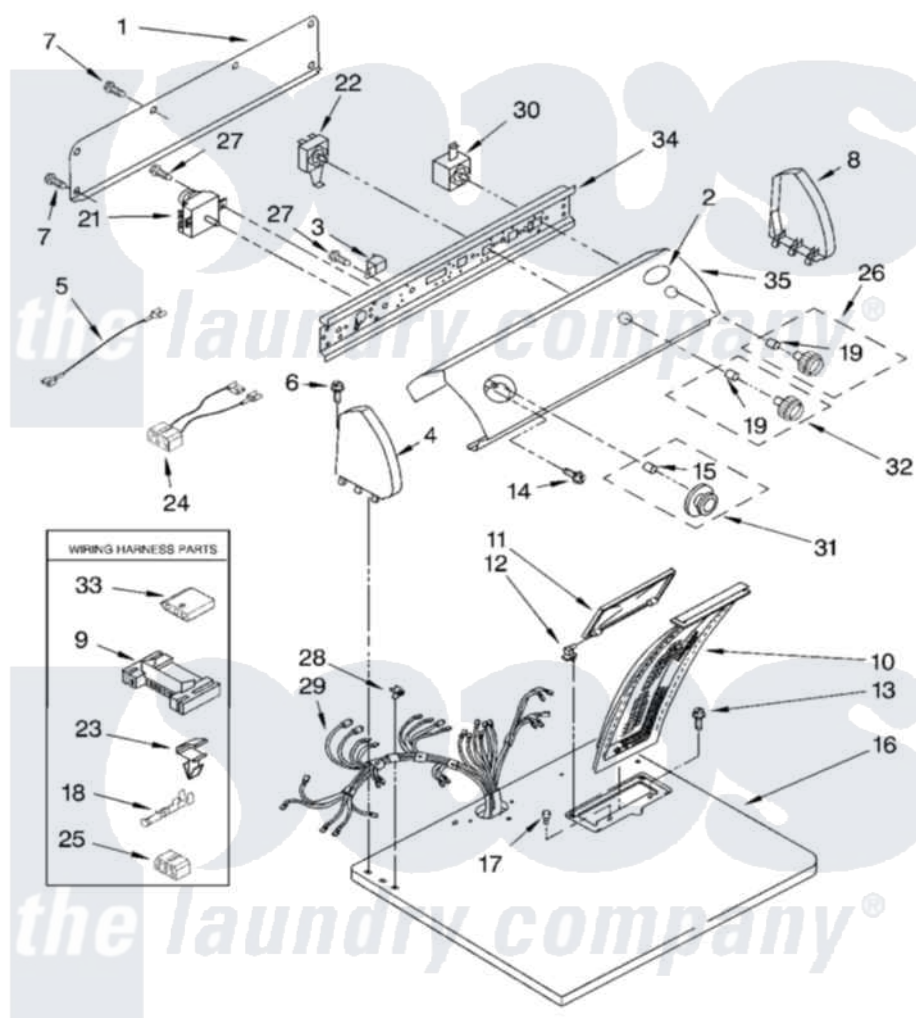

Whirlpool LEQ5000KW1 02 - TOP AND CONSOLE PARTS

TOP AND CONSOLE PARTS

For Models: LEQ5000KQ1, LEQ5000KW1
(Designer White) (White/Grey)

4377992

3

Whirlpool Residential Whirlpool LEQ5000KW1 Dryer Parts Parts Diagram 02 - TOP AND CONSOLE PARTS

[Click on the part number to view part](#)

Item	Original Part Number	Replaced By	Status	Part Description
1	8274261			Do-It-Yourself Repair Manuals
2	3955775	8303811		Badge, Assembly
3	694419			Mini-Buzzer
4	8271365	279962		Endcap
5	3401674			Wire, Jumper
6	388326			Screw, 8-18 X 1.25
7	693995			Screw, Hex Head
8	8271359	279962		Endcap
9	3395683			Receptacle, Multi-Terminal
10	349639			HANDLE AND LINT SCREEN ASSEMBLY
11	8283378			Cover, Lint Screen
12	3978605	W10044470		Hinge, RH
"	3978606			Hinge, Lint Lid
13	688983	487240		Screw, For Mtg. Service Capacitor
14	3400859			Screw, Grounding

15	688805		Clip, Spring Knob
16	8271390	8521918	Top
17	297535	17258	Bumper
18	94614		Terminal
19	8536939		Clip, Knob
21	8299778		Timer, 60 Hz
22	3405152		Switch, Wrinkle Shield
23	3394427		Clip-Harness
24	8283292	8283276	Wire, Jumper
25	3347243		Block, Disconnect
26	8271341	3957804	Knob, Push-To-Start
"	8538959		Knob, Push-To-Start
27	3390646	W10139210	Screw, 8-18 X 5/16
28	357213		Nut, Push-In
29	8299869	8576501	Hams-Wire
30	3977456		Switch, Push-To-Start
31	8312687	3957754	Timer Knob Assembly
"	8538953		Timer Knob Assembly
32	8271339	3957799	Knob, Control
"	8538957		Knob, Control
33	3936144		Do-It-Yourself Repair Manuals
34	8271418		Bracket, Control
35	3977849		Panel, Control
"	8532637		Panel, Control
"	N/A	Not Available	ACCESSORY PARTS
"	3404351		Accessory Parts
"	8522199		Accessory Parts
"	279948	4392065	Kit, Dryer Repair
"	72017		Paint, Touch-Up
"	350930		Paint, Pressurized Spray B
"	350938		Paint, Pressurized Spray B
"	799344		Paint, Touch-Up)