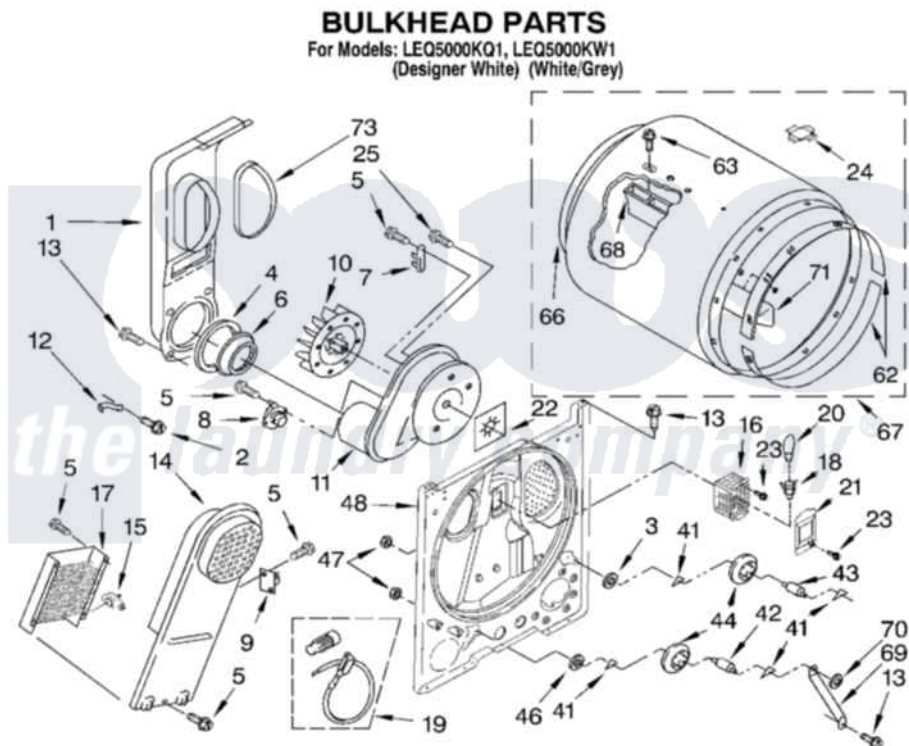

Whirlpool LEQ5000KW1 03 - BULKHEAD PARTS

4377992

5

Whirlpool [Residential Whirlpool LEQ5000KW1 Dryer Parts](#) Parts Diagram 03 - BULKHEAD PARTS
Click on the part number to view part

Item	Original Part Number	Replaced By	Status	Part Description
1	348368			Lint Chute Assembly
2	489463			Screw, 8-18 X 1/16
3	3388703			Washer, Support
4	347139			Seal, Lint Chute
5	90767			Screw, 8A X 3/8 HeX Washer Head Tapping
6	696302			Shield, Exhaust
7	3392519			Thermal Limiter
8	3387134			Thermostat, Internal-Bias
9	3977393	279816		Cutoff-Tml
10	694089			Wheel, Blower
11	3405016	8577230		Housing, Blower
12	8066155			Clip, Heater Box
13	343641	681414		Screw, 10AB X 1/2
14	3397566	8541818		Box, Heater
15	3977767			Thermostat, High Limit 250 F
16	3977373			Bracket, Drum Light

17	3403585	279838	Element
18	3403634	W10136369	Socket, Drum Light Assembly
19	279457		Wire Kit, Terminal
20	3406124	22002263	Lamp
21	3402841	8532165	Lens, Drum Light
22	3394196		Seal, Blower Shaft
23	487909	488729	Screw
24	8066086		Plug, Drum Hole
25	3390647	488729	Screw
41	690997		Washer, Thrust
42	3399506	W10359270	Shaft, Drum Roller Threads
43	3399507	W10359269	Shaft, Drum Roller Threads
44	3397588	349241T	Support
46	348197		Washer, Support
47	3359452		Nut, Lock
48	3403493	279798	Bulkhead
62	692526	279441	BeaRng-Rng
63	97787	W10109200	Screw, Baffle Mounting
66	3406130	279857	Seal
67	695587		Drum Assembly
68	692490		Baffle, Drum
69	3976434		Bracket, Support Shaft
70	90296		Nut, Push On
71	3403636		Baffle, Drum
73	339956		Seal, Air Duct To Bulkhead