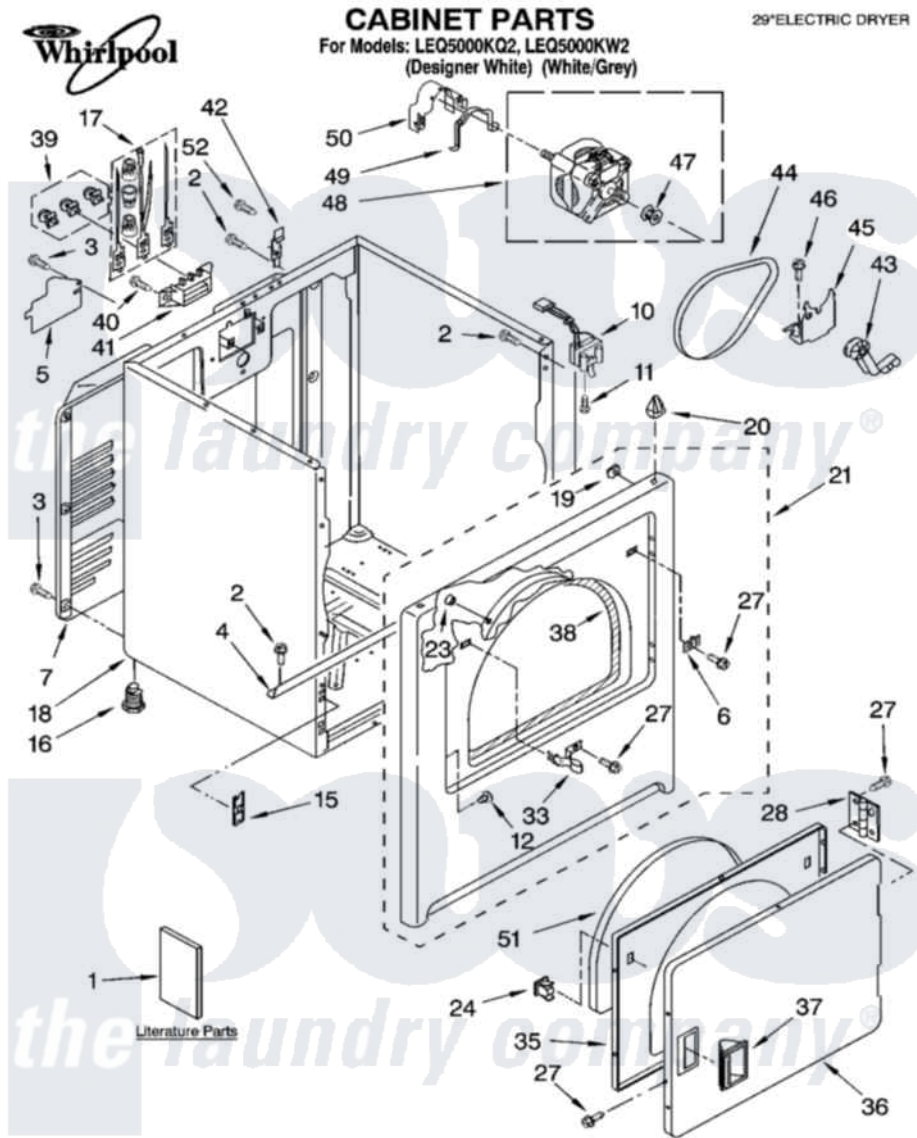

Whirlpool LEQ5000KW2 01 - CABINET PARTS

02-04 Litho in U.S.A. (djc)

1

Part No. 8180217

Whirlpool [Residential Whirlpool LEQ5000KW2 Dryer Parts](#) Parts Diagram 01 - CABINET PARTS

[Click on the part number to view part](#)

Item	Original Part Number	Replaced By	Status	Part Description
1	LIT8535829		Not Available	Literature Parts (Instructions, Installation)
"	LIT8522245		Not Available	Literature Parts (Sheet, Cycle Feature (For Model LEQ5000KQ1))
"	LIT8535823		Not Available	Literature Parts (Sheet, Cycle Feature (For Model LEQ5000KW1))
"	LIT8522243		Not Available	Literature Parts (Guide, Use & Care)
"	LIT8528187		Not Available	Literature Parts (Wiring Diagram)
"	N/A		Not Available	Following May Be Purchased
"	N/A		Not Available	DO-IT-YOURSELF REPAIR MANUALS
"	LIT677818	677818L		Diy
2	343641	681414		Screw, 10AB X 1/2
3	693995			Screw, Hex Head
4	8541400			Bracket, Cabinet