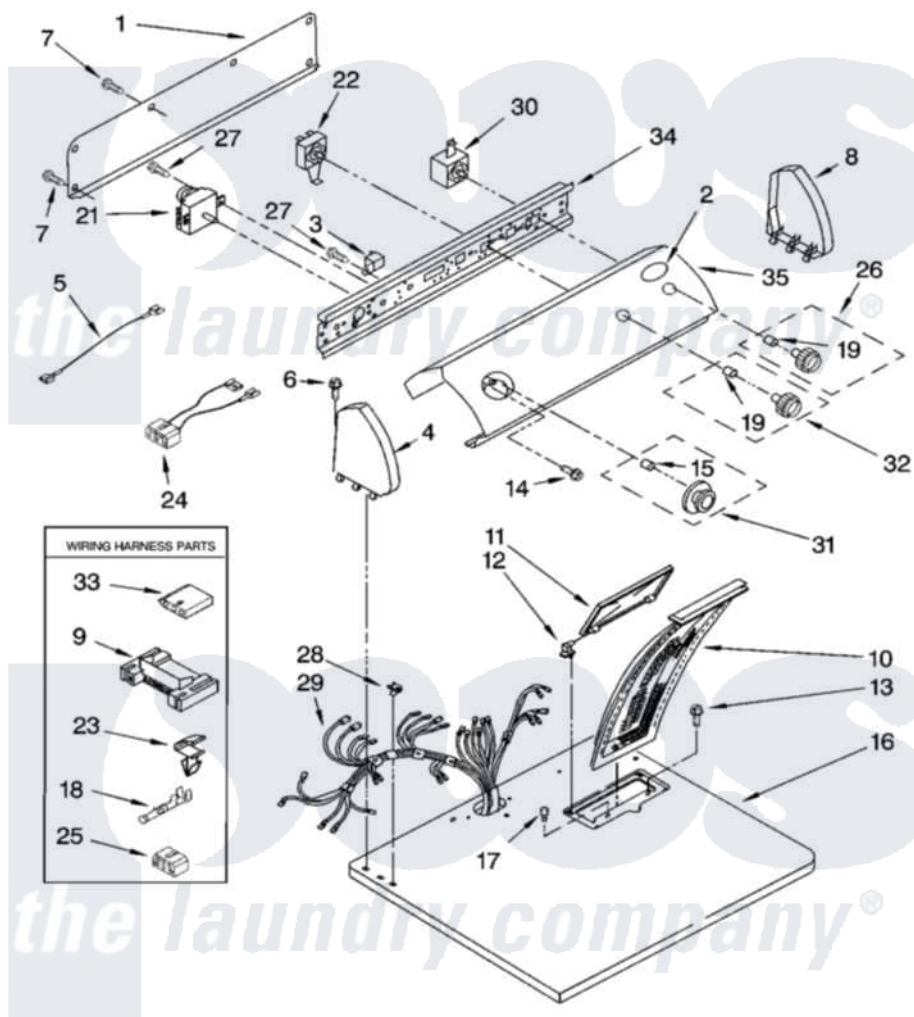

Whirlpool LEQ5000KW2 02 - TOP AND CONSOLE PARTS

TOP AND CONSOLE PARTS

For Models: LEQ5000KQ2, LEQ5000KW2
(Designer White) (White/Grey)

8180217

3

Whirlpool [Residential Whirlpool LEQ5000KW2 Dryer Parts](#) Parts Diagram 02 - TOP AND CONSOLE PARTS

[Click on the part number to view part](#)

| Item | Original Part Number | Replaced By | Status | Part Description |
|------|-------------------------|---------------------------|--------|-----------------------------------|
| 1 | 8274261 | | | Do-It-Yourself Repair Manuals |
| 2 | 3955775 | 8303811 | | Badge, Assembly |
| 3 | 694419 | | | Mini-Buzzer |
| 4 | 8271365 | 279962 | | Endcap |
| 5 | 3401674 | | | Wire, Jumper |
| 6 | 388326 | | | Screw, 8-18 X 1.25 |
| 7 | 693995 | | | Screw, Hex Head |
| 8 | 8271359 | 279962 | | Endcap |
| 9 | 3395683 | | | Receptacle, Multi-Terminal |
| 10 | 349639 | | | HANDLE AND LINT SCREEN ASSEMBLY |
| 11 | 8283378 | | | Cover, Lint Screen |
| 12 | 3978605 | W10044470 | | Hinge, RH |
| " | 3978606 | | | Hinge, Lint Lid |
| 13 | 688983 | 487240 | | Screw, For Mtg. Service Capacitor |
| 14 | 3400859 | | | Screw, Grounding |