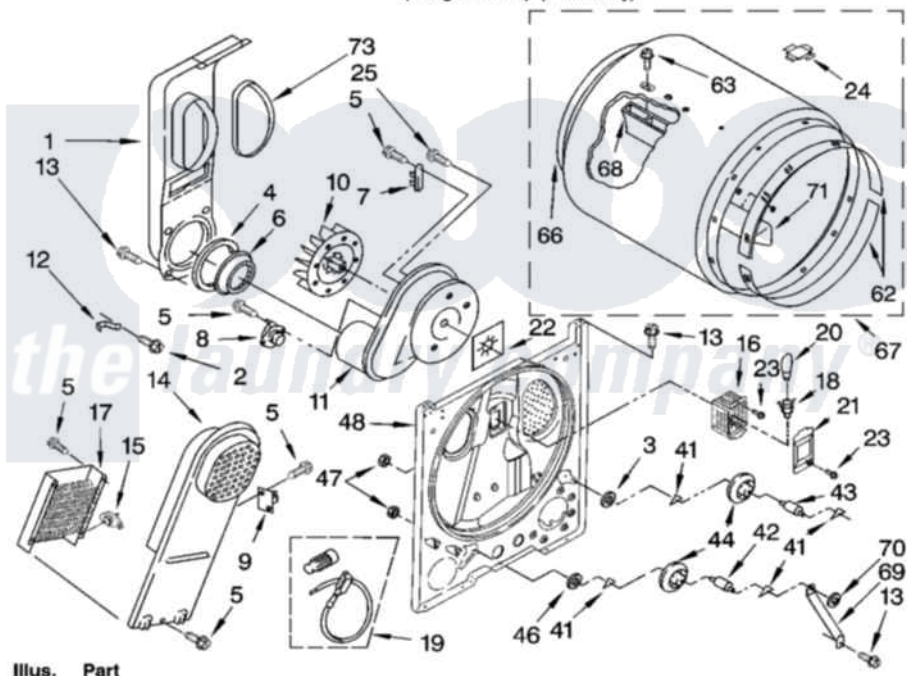

Whirlpool LEQ5000KW2 03 - BULKHEAD PARTS

BULKHEAD PARTS

For Models: LEQ5000KQ2, LEQ5000KW2
(Designer White) (White/Grey)

Illus. Part

8180217

5

Whirlpool [Residential Whirlpool LEQ5000KW2 Dryer Parts](#) Parts Diagram 03 - BULKHEAD PARTS
Click on the part number to view part

Item	Original Part Number	Replaced By	Status	Part Description
1	348368			Lint Chute Assembly
2	489463			Screw, 8-18 X 1/16
3	3388703			Washer, Support
4	347139			Seal, Lint Chute
5	90767			Screw, 8A X 3/8 HeX Washer Head Tapping
6	696302			Shield, Exhaust
7	3392519			Thermal Limiter
8	3387134			Thermostat, Internal-Bias
9	3977393	279816		Cutoff-Tml
10	694089			Wheel, Blower
11	8557384	8577230		Housing, Blower
12	8066155			Clip, Heater Box
13	343641	681414		Screw, 10AB X 1/2
14	8541818			Box, Heater
15	3977767			Thermostat, High Limit 250 F
16	3977373			Bracket, Drum Light

17	3403585	279838	Element
18	3403634	W10136369	Socket, Drum Light Assembly
19	279457		Wire Kit, Terminal
20	3406124	22002263	Lamp
21	3402841	8532165	Lens, Drum Light
22	3394196		Seal, Blower Shaft
23	487909	488729	Screw
24	8066086		Plug, Drum Hole
25	3390647	488729	Screw
41	690997		Washer, Thrust
42	3399506	W10359270	Shaft, Drum Roller Threads
43	3399507	W10359269	Shaft, Drum Roller Threads
44	3397588	349241T	Support
46	348197		Washer, Support
47	3359452		Nut, Lock
48	3403493	279798	Bulkhead
62	692526	279441	BeaRng-Rng
63	97787	W10109200	Screw, Baffle Mounting
66	3406130	279857	Seal
67	695587		Drum Assembly
68	692490		Baffle, Drum
69	3976434		Bracket, Support Shaft
70	90296		Nut, Push On
71	3403636		Baffle, Drum
73	339956		Seal, Air Duct To Bulkhead