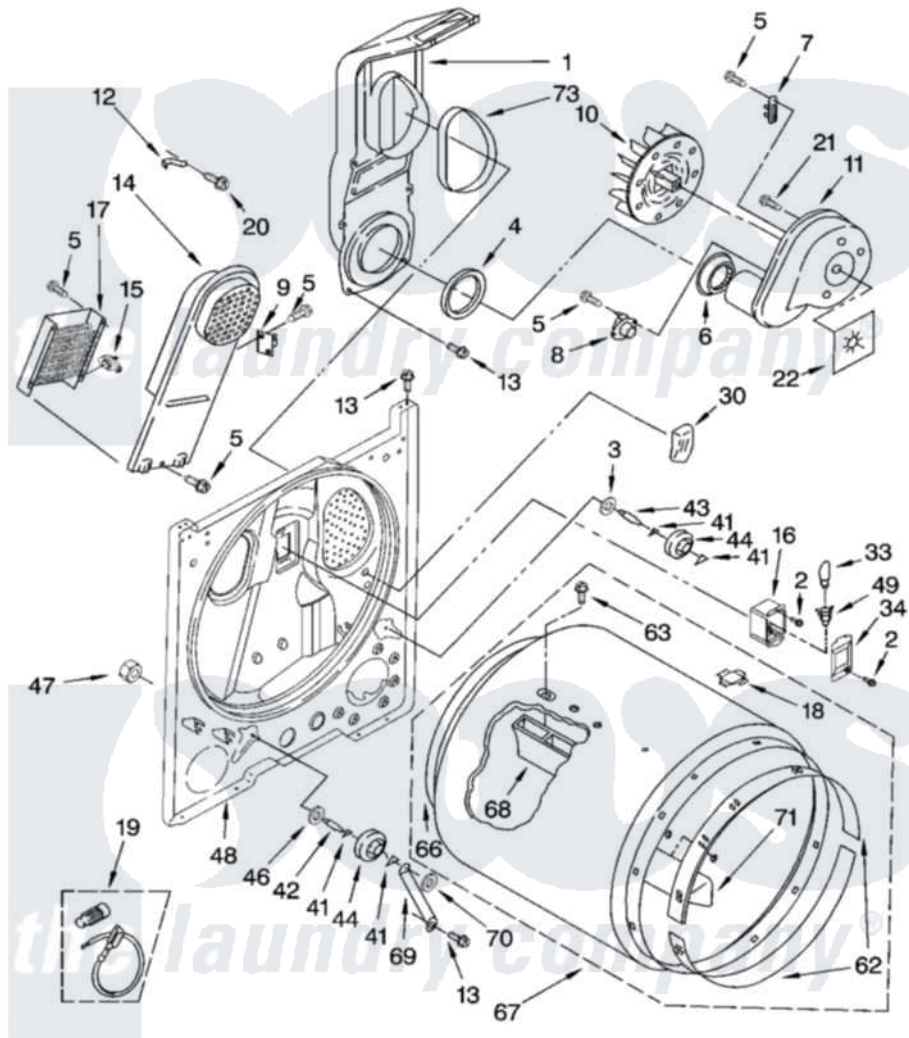

Whirlpool LEQ8000JQ3 03 - BULKHEAD PARTS

BULKHEAD PARTS

For Model: LEQ8000JQ3
(Designer White)

8180289

5

Whirlpool [Residential Whirlpool LEQ8000JQ3 Dryer Parts](#) Parts Diagram 03 - BULKHEAD PARTS

[Click on the part number to view part](#)

Item	Original Part Number	Replaced By	Status	Part Description
1	348368			Lint Chute Assembly
2	487909	488729		Screw
3	3388703			Washer, Support
4	347139			Seal, Lint Chute
5	90767			Screw, 8A X 3/8 HeX Washer Head Tapping
6	696302			Shield, Exhaust
7	3392519			Thermal Limiter
8	8318268			Thermostat, Internal-Bias
9	3977393	279816		Cutoff-Tml
10	694089			Wheel, Blower
11	8557384	8577230		Housing, Blower
12	3398161			CLIP
13	343641	681414		Screw, 10AB X 1/2
14	8541818			Box, Heater
15	3977767			Thermostat, High Limit 250 F
16	3977373			Bracket, Drum Light

17	3403585	279838	Element
18	8066086		Plug, Drum Hole
19	279457		Wire Kit, Terminal
20	489463		Screw, 8-18 X 1/16
21	3390647	488729	Screw
22	3394196		Seal, Blower Shaft
30	3976479	279366	Electrode
33	3406124	22002263	Lamp
34	3402841	8532165	Lens, Drum Light
41	690997		Washer, Thrust
42	3399506	W10359270	Shaft, Drum Roller Threads
43	3399507	W10359269	Shaft, Drum Roller Threads
44	3397588	349241T	Support
46	348197		Washer, Support
47	3359452		Nut, Lock
48	3403414		Bulkhead
49	3403634	W10136369	Socket, Drum Light Assembly
62	692526	279441	BeaRng-Rng
63	97787	W10109200	Screw, Baffle Mounting
66	3406130	279857	Seal
67	695587		Drum Assembly
68	692490		Baffle, Drum
69	3976434		Bracket, Support Shaft
70	90296		Nut, Push On
71	3403636		Baffle, Drum
73	339956		Seal, Air Duct To Bulkhead