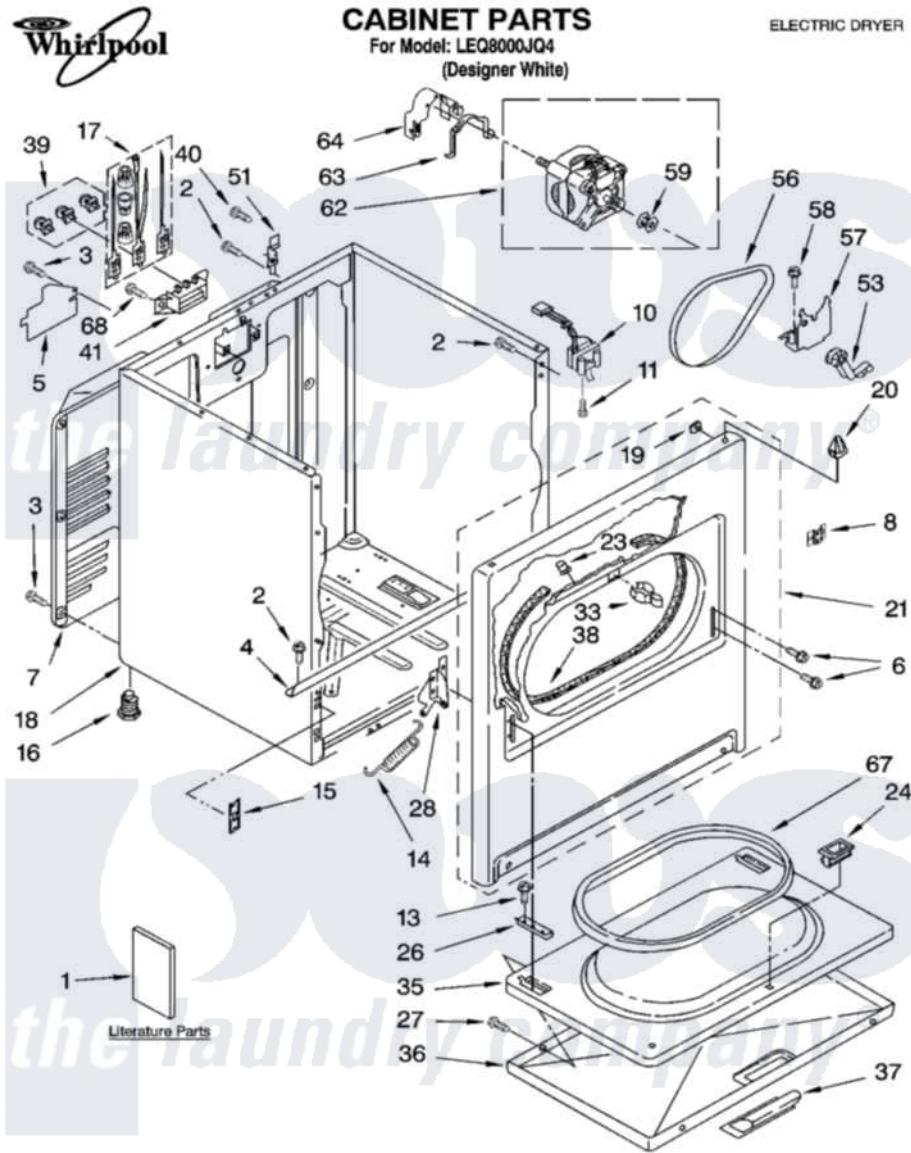

Whirlpool LEQ8000JQ4 01 - CABINET PARTS

11-05 Litho in U.S.A. (rcg)

1

Part No. 8180994

Whirlpool [Residential Whirlpool LEQ8000JQ4 Dryer Parts](#) Parts Diagram 01 - CABINET PARTS

[Click on the part number to view part](#)

Item	Original Part Number	Replaced By	Status	Part Description
1	8577188		Not Available	Instructions, Installation
"	8535895		Not Available	Sheet, Cycle Feature
"	8578203		Not Available	Use & Care Guide
"	8576803		Not Available	Wiring Diagram
"	N/A		Not Available	Following May Be Purchased DO-IT-YOURSELF REPAIR MANUALS
"	677818		Not Available	Manual, Do-It- Yourself Repair (Dryer)
2	343641	681414		Screw, 10AB X 1/2
3	693995			Screw, Hex Head
4	8541400			Bracket, Cabinet
5	3396795			Cover, Terminal Block
6	342043	486146		Screw
7	3396805	280043		Panel-Rear
8	8546676	W10041960		Spring, Door
10	3406107			Door Switch Assembly