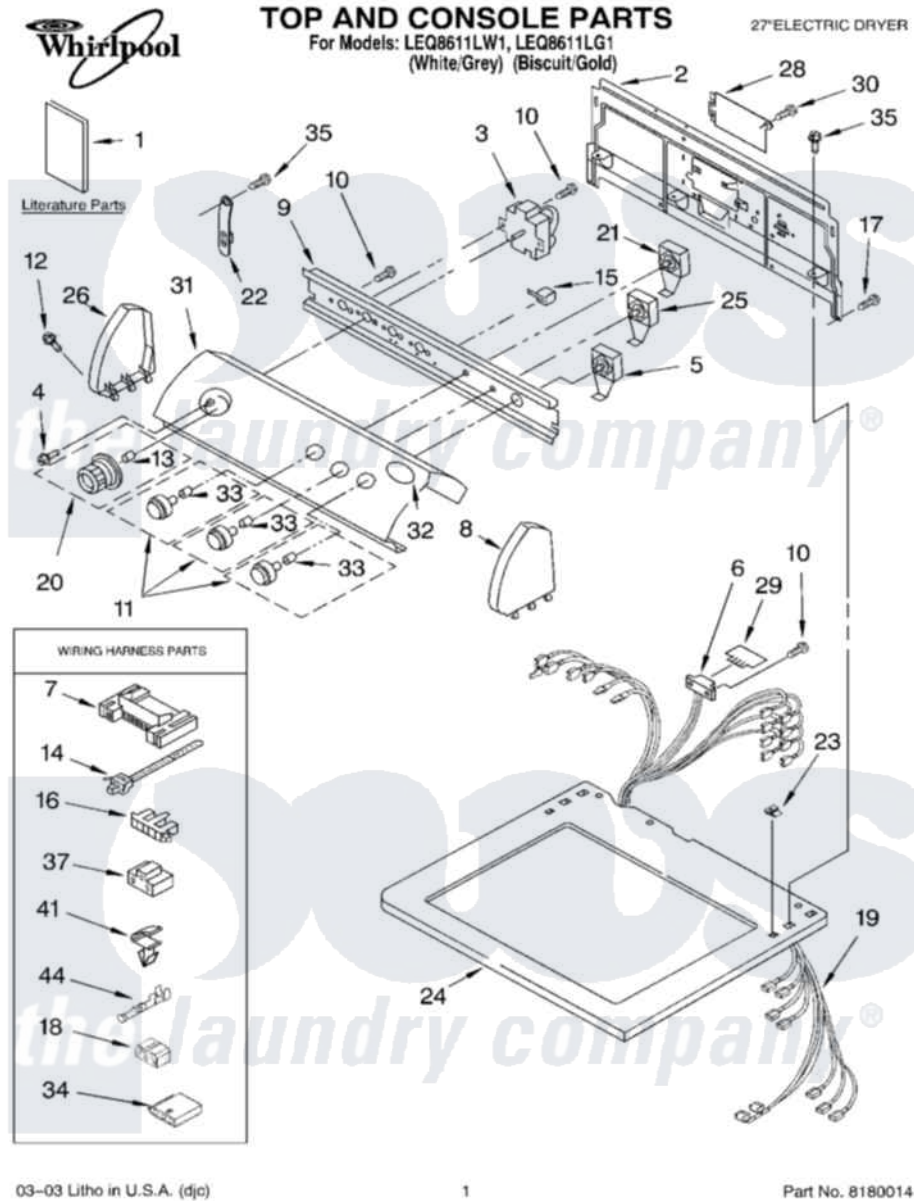

Whirlpool LEQ8611LG1 01 - TOP AND CONSOLE PARTS

03-03 Litho in U.S.A. (djc)

1

Part No. 8180014

Whirlpool Residential Whirlpool LEQ8611LG1 Dryer Parts Parts Diagram 01 - TOP AND CONSOLE PARTS
 Click on the part number to view part

Item	Original Part Number	Replaced By	Status	Part Description
1	LIT8541832		Not Available	Literature Parts (Wiring Diagram)
"	LIT8522243		Not Available	Literature Parts (Guide, Use & Care)
"	LIT8535833		Not Available	Literature Parts (Instructions Installation)
"	N/A		Not Available	Following May Be Purchased DO-IT-YOURSELF REPAIR MANUALS
"	LIT677818	677818L		Diy
2	8317305	285909		Panel-Rear
3	3406725			Timer Assembly
4	3400859			Screw, Grounding
5	3398095			Switch, Push-To-Start
6	3391885			Connector, Edge
7	3395683			Receptacle, Multi-Terminal
8	8271359	279962		Endcap
"	8271362	279965		Endcap

9	8271316		Bracket, Control
10	3390646	W10139210	Screw, 8-18 X 5/16
11	8538957		Knob, Control
"	8538958		Knob, Control
12	388326		Screw, 8-18 X 1.25
13	688805		Clip, Spring Knob
14	3391018		Tie Cable
15	694419		Mini-Buzzer
16	3397269		Connector, Timer
17	693995		Screw, Hex Head
18	3347243		Block, Disconnect
19	8299958		Harness, Electric
20	8538953		Timer Knob Assembly
"	8538954		Timer Knob Assembly
21	8530152		Switch, Temperature
22	8318255	8568314	Strap, Console
23	357213		Nut, Push-In
24	8271399	3979278	Top
"	8271401	3979279	Top
25	3405156		Switch, Rotary
26	8271365	279962	Endcap
"	8271368	279965	Endcap
28	8317342	W10119283	Cover, Terminal Block
29	3390537	8558178	Control, Electronic
30	3390814	90767	Screw, 8A X 3/8 HeX Washer Head Tapping
31	8532623		Panel, Control
"	8532624		Panel, Control
32	3955775	8303811	Badge, Assembly
33	8536939		Clip, Knob
34	3936144		Do-It-Yourself Repair Manuals
35	3390647	488729	Screw
37	3401144		Connector
41	3394427		Clip-Harness
44	94614		Terminal