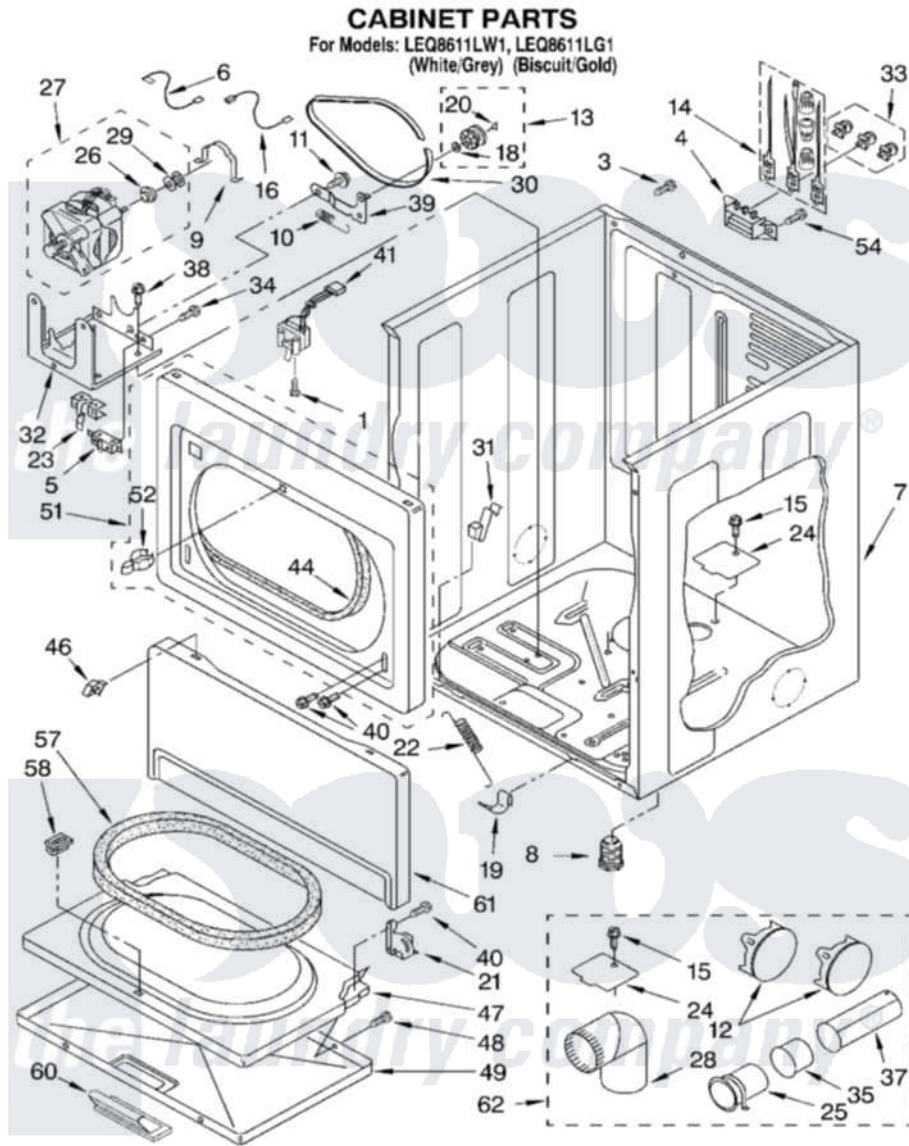

Whirlpool LEQ8611LG1 02 - CABINET PARTS

8180014

3

Whirlpool [Residential Whirlpool LEQ8611LG1 Dryer Parts](#) Parts Diagram 02 - CABINET PARTS

[Click on the part number to view part](#)

Item	Original Part Number	Replaced By	Status	Part Description
1	697773	3395530		Screw
3	697776	4331106		Screw, No.10-32 X 7/16
4	3397659			Block, Terminal
5	3394881	279782		Switch-Lid
6	3398948			Wire, Jumper
7	8310656			Cabinet
"	8310659		Not Available	Cabinet (Biscuit)
8	3392100	49621		Feet-Leveling
"	279810			Foot-Optional
9	660658			Clamp, Motor Mounting 343481 685441
10	3387374			Spring, Idler
11	3389420			Retainer-Idler 1/4-20 X 1/16
12	697750	W10470674		Dryer Exhaust Kit
"	3388311			Plug, Multivent
13	3388672	279640		Pulley-Idr
				Terminal-Tipped And Brass