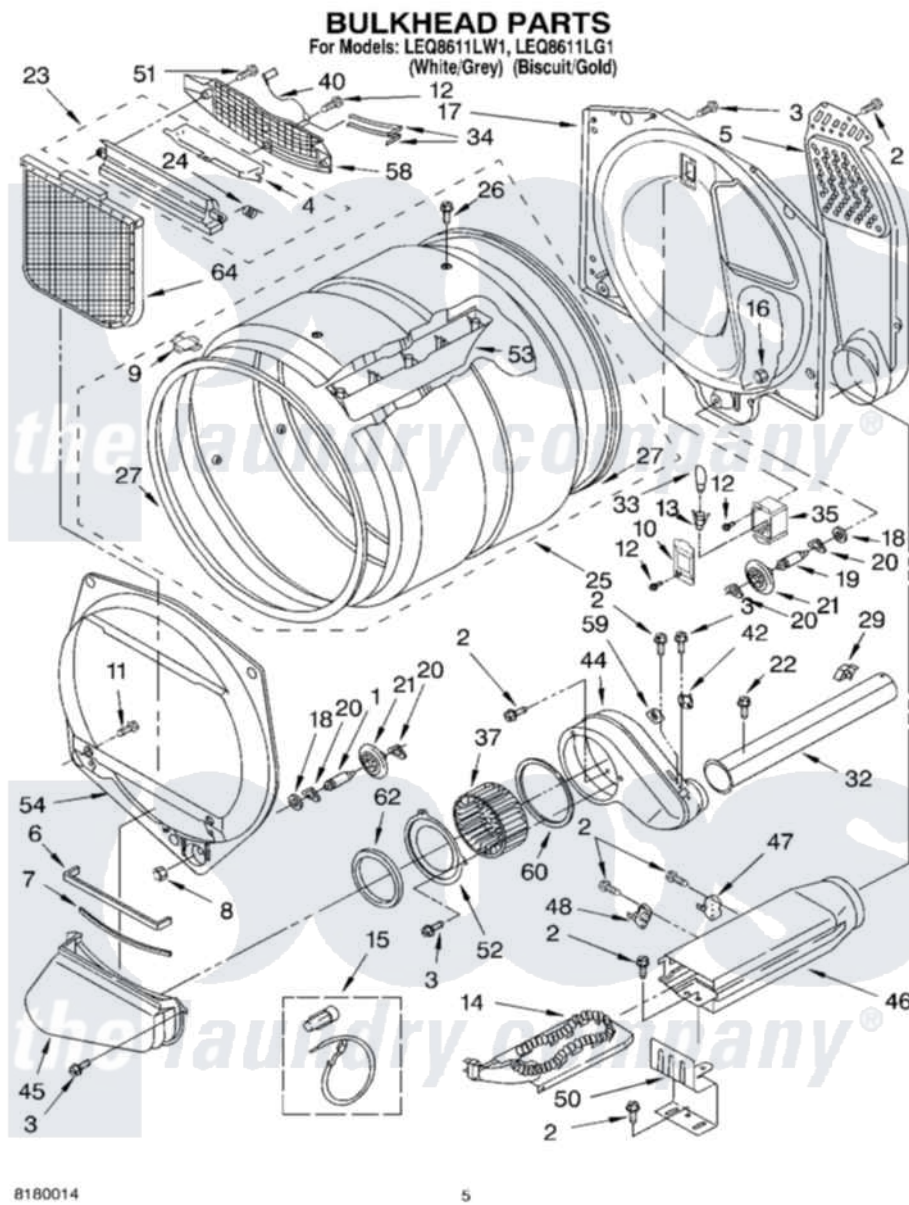

Whirlpool LEQ8611LG1 03 - BULKHEAD PARTS

8180014

5

Whirlpool [Residential Whirlpool LEQ8611LG1 Dryer Parts](#) Parts Diagram 03 - BULKHEAD PARTS

[Click on the part number to view part](#)

Item	Original Part Number	Replaced By	Status	Part Description
1	3399508	W10359271		Shaft, Drum Roller Threads
2	90767			Screw, 8A X 3/8 HeX Washer Head Tapping
3	3390647	488729		Screw
4	3394984	8563758		Door, Lint Screen
5	697354	3387911		Duct-Air
6	697813			Seal, Outlet Housing
7	697814	697813		Seal, Outlet Housing
8	3359452			Nut, Lock
9	8066086			Plug, Drum Hole
10	3402841	8532165		Lens, Drum Light
11	695240	488729		Screw
12	487909	488729		Screw
13	3403634	W10136369		Socket, Drum Light Assembly
14	3387747			Element, Heater
15	279457			Wire Kit, Terminal
16	3387709			Nut, 3/8-16

17	8520836		Bulkhead, Rear
18	3387459	W10080960	Washer, Support
19	3399509	W10359272	Shaft, Roller Drum Threads
20	690997		Washer, Thrust
21	8536973	W10314173	Support
22	3390646	W10139210	Screw, 8-18 X 5/16
23	3394985	8563755	Housing, Outlet Assembly
24	3394986		Spring, Lint Screen Door
25	8318215	W10197999	Drum
26	97787	W10109200	Screw, Baffle Mounting
27	697694	280114	Seal
29	3388229		Retainer, Toe Panel
32	8318486	279936	Kit-Exhst
33	3406124	22002263	Lamp
34	3387223		Electrode, Sensor
35	3977373		Bracket, Drum Light
37	697772		Wheel, Blower
40	3392258	3393840	Wire
42	8318268		Thermostat, Internal-Bias
44	8541568	W10119255	Housing, Blower
45	8530036		Lint Duct Assembly
46	3392537		Box, Heater
47	3977394	279769	Cutoff-Tml
48	3390291		Thermostat, High Limit 250F
50	8066099		Bracket, Heater Box
51	3387230		Screw, 10-16 X 13/16
52	697771	279780	Cover
53	697693	W10113136	Baffle, Drum
54	697557		Bulkhead, Front
58	8299979		Grill, Outlet Screen Door
59	3392519		Thermal Limiter
60	697770		Seal, Cover Plate Blower Housing
62	697769	8566209	Seal, Transition Duct
64	3390721	W10120998	Screen