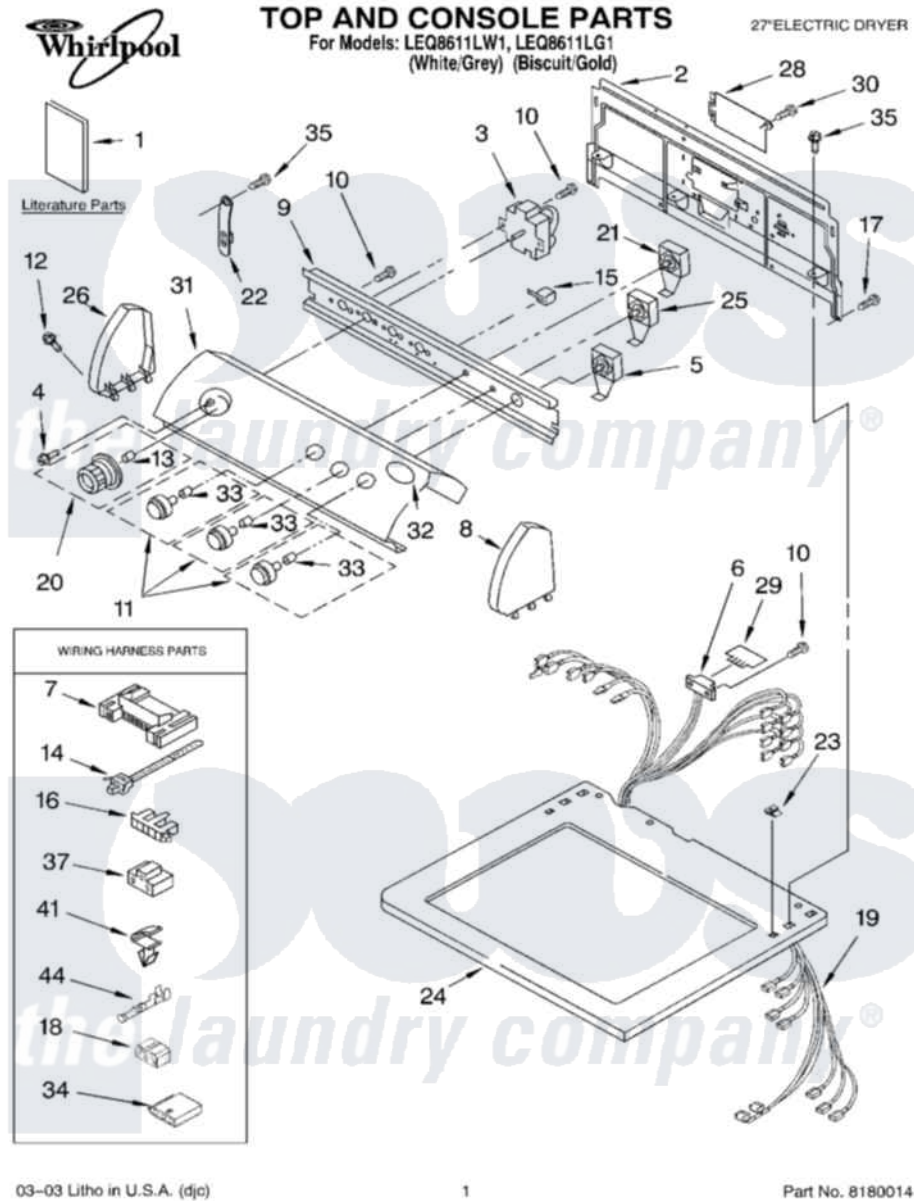

Whirlpool LEQ8611LW1 01 - TOP AND CONSOLE PARTS

03-03 Litho in U.S.A. (djc)

1

Part No. 8180014

Whirlpool [Residential Whirlpool LEQ8611LW1 Dryer Parts](#) Parts Diagram 01 - TOP AND CONSOLE PARTS
Click on the part number to view part

Item	Original Part Number	Replaced By	Status	Part Description
1	LIT8541832		Not Available	Literature Parts (Wiring Diagram)
"	LIT8522243		Not Available	Literature Parts (Guide, Use & Care)
"	LIT8535833		Not Available	Literature Parts (Instructions Installation)
"	N/A		Not Available	Following May Be Purchased DO-IT-YOURSELF REPAIR MANUALS
"	LIT677818	677818L		Diy
2	8317305	285909		Panel-Rear
3	3406725			Timer Assembly
4	3400859			Screw, Grounding
5	3398095			Switch, Push-To-Start
6	3391885			Connector, Edge
7	3395683			Receptacle, Multi-Terminal
8	8271359	279962		Endcap
"	8271362	279965		Endcap