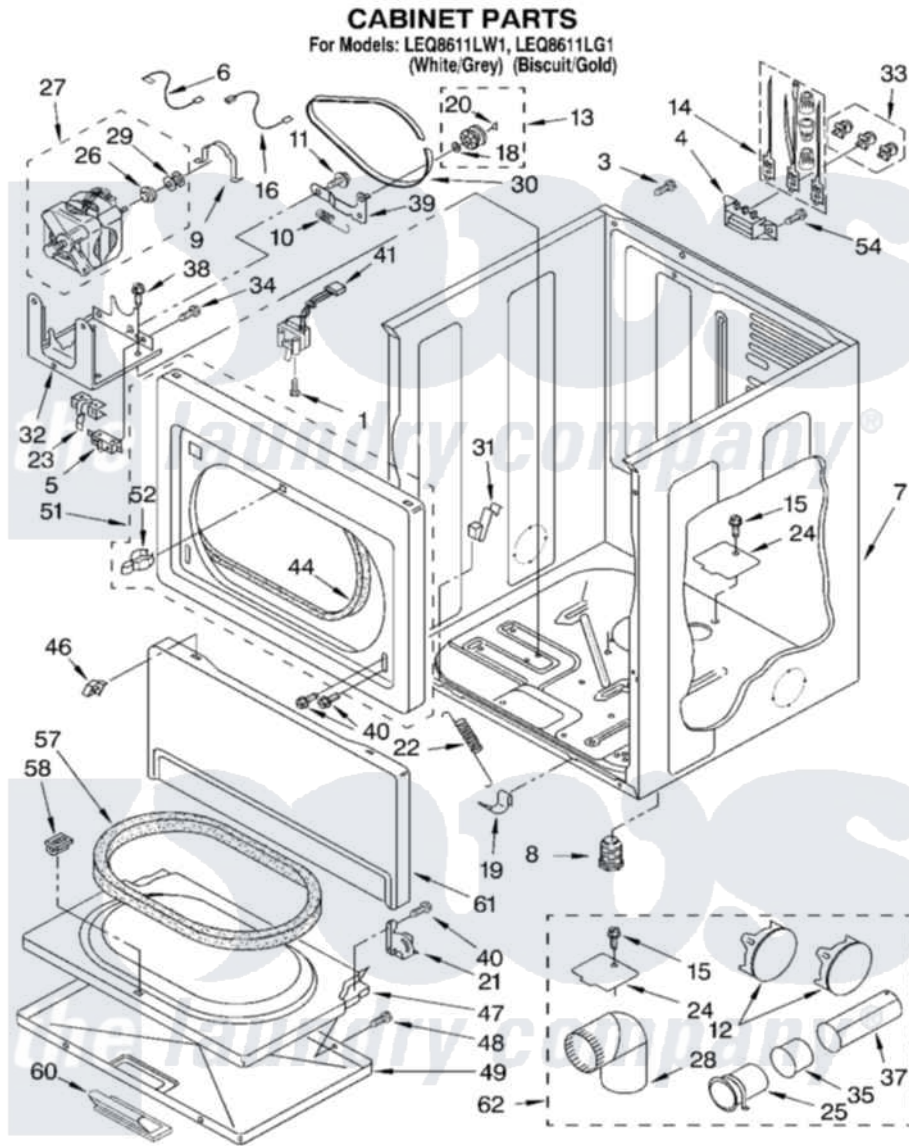

Whirlpool LEQ8611LW1 02 - CABINET PARTS

8180014

3

Whirlpool Residential Whirlpool LEQ8611LW1 Dryer Parts Parts Diagram 02 - CABINET PARTS

Click on the part number to view part

Item	Original Part Number	Replaced By	Status	Part Description
1	697773	3395530		Screw
3	697776	4331106		Screw, No.10-32 X 7/16
4	3397659			Block, Terminal
5	3394881	279782		Switch-Lid
6	3398948			Wire, Jumper
7	8310656			Cabinet
"	8310659		Not Available	Cabinet (Biscuit)
8	3392100	49621		Feet-Leveling
"	279810			Foot-Optional
9	660658			Clamp, Motor Mounting 343481 685441
10	3387374			Spring, Idler
11	3389420			Retainer-Idler 1/4-20 X 1/16
12	697750	W10470674		Dryer Exhaust Kit
"	3388311			Plug, Multivent
13	3388672	279640		Pulley-Idr
				Terminal Tipped And Brass