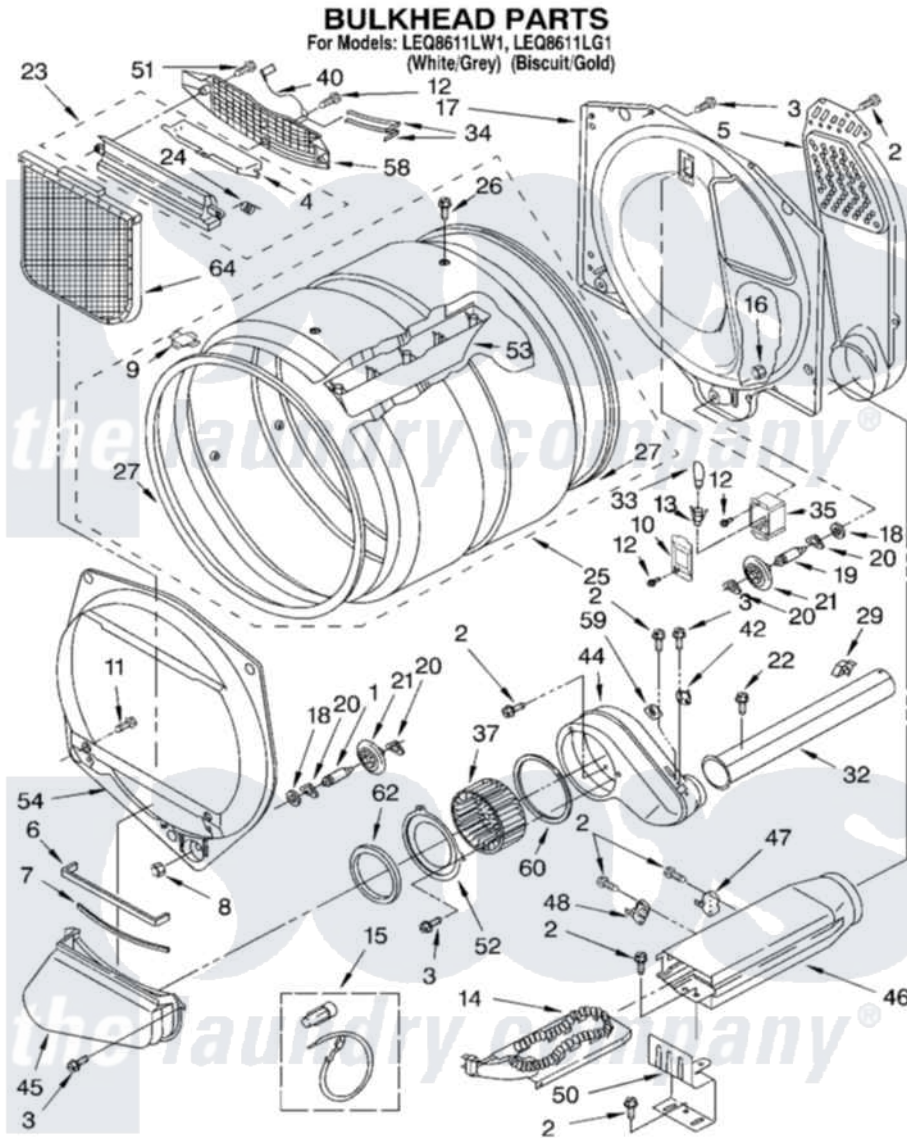

Whirlpool LEQ8611LW1 03 - BULKHEAD PARTS

8180014

5

Whirlpool [Residential Whirlpool LEQ8611LW1 Dryer Parts](#) Parts Diagram 03 - BULKHEAD PARTS
Click on the part number to view part

Item	Original Part Number	Replaced By	Status	Part Description
1	3399508	W10359271		Shaft, Drum Roller Threads
2	90767			Screw, 8A X 3/8 HeX Washer Head Tapping
3	3390647	488729		Screw
4	3394984	8563758		Door, Lint Screen
5	697354	3387911		Duct-Air
6	697813			Seal, Outlet Housing
7	697814	697813		Seal, Outlet Housing
8	3359452			Nut, Lock
9	8066086			Plug, Drum Hole
10	3402841	8532165		Lens, Drum Light
11	695240	488729		Screw
12	487909	488729		Screw
13	3403634	W10136369		Socket, Drum Light Assembly
14	3387747			Element, Heater
15	279457			Wire Kit, Terminal
16	3387709			Nut, 3/8-16

17	8520836		Bulkhead, Rear
18	3387459	W10080960	Washer, Support
19	3399509	W10359272	Shaft, Roller Drum Threads
20	690997		Washer, Thrust
21	8536973	W10314173	Support
22	3390646	W10139210	Screw, 8-18 X 5/16
23	3394985	8563755	Housing, Outlet Assembly
24	3394986		Spring, Lint Screen Door
25	8318215	W10197999	Drum
26	97787	W10109200	Screw, Baffle Mounting
27	697694	280114	Seal
29	3388229		Retainer, Toe Panel
32	8318486	279936	Kit-Exhst
33	3406124	22002263	Lamp
34	3387223		Electrode, Sensor
35	3977373		Bracket, Drum Light
37	697772		Wheel, Blower
40	3392258	3393840	Wire
42	8318268		Thermostat, Internal-Bias
44	8541568	W10119255	Housing, Blower
45	8530036		Lint Duct Assembly
46	3392537		Box, Heater
47	3977394	279769	Cutoff-Tml
48	3390291		Thermostat, High Limit 250F
50	8066099		Bracket, Heater Box
51	3387230		Screw, 10-16 X 13/16
52	697771	279780	Cover
53	697693	W10113136	Baffle, Drum
54	697557		Bulkhead, Front
58	8299979		Grill, Outlet Screen Door
59	3392519		Thermal Limiter
60	697770		Seal, Cover Plate Blower Housing
62	697769	8566209	Seal, Transition Duct
64	3390721	W10120998	Screen