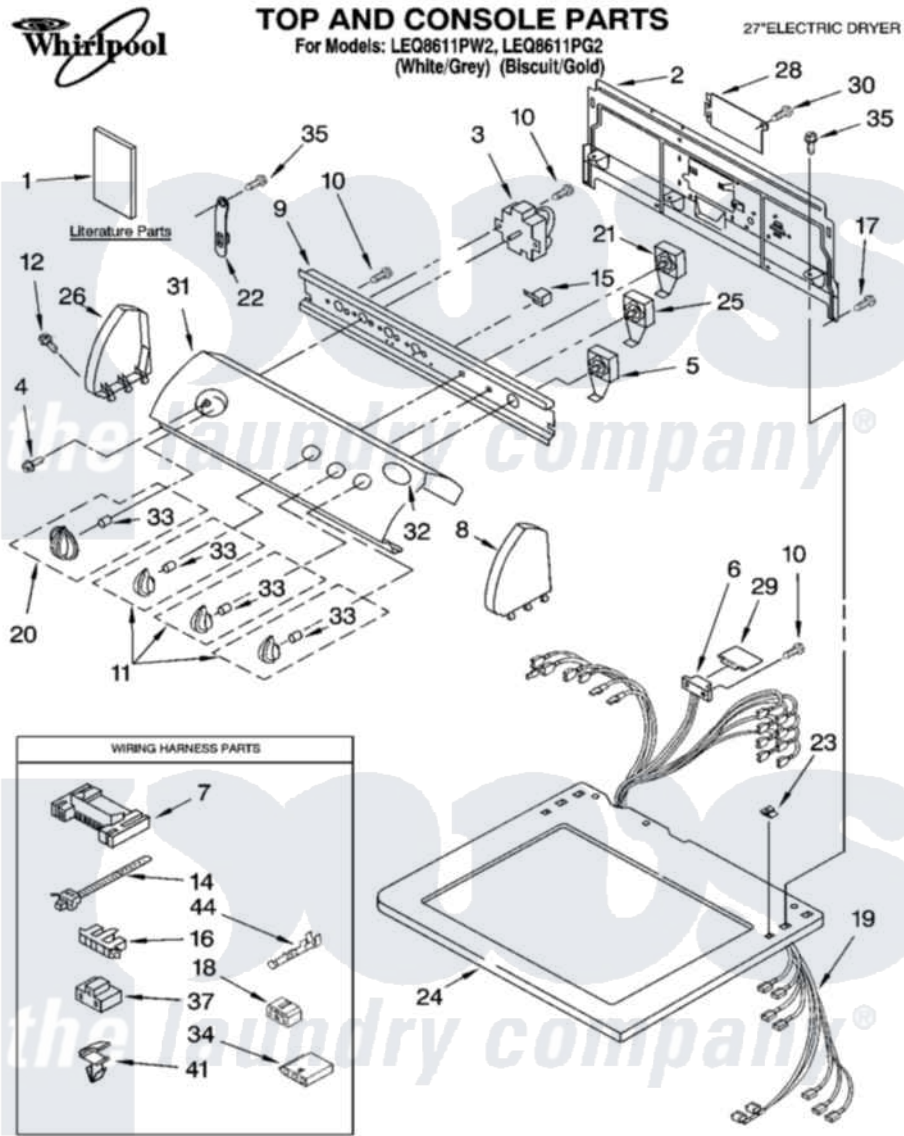

Whirlpool LEQ8611PG2 01 - TOP AND CONSOLE PARTS

11-05 Litho in U.S.A.(LT)

1

Part No. 8181040

Whirlpool Residential Whirlpool LEQ8611PG2 Dryer Parts Parts Diagram 01 - TOP AND CONSOLE PARTS
 Click on the part number to view part

Item	Original Part Number	Replaced By	Status	Part Description
1	8576826		Not Available	Wiring Diagram
"	8578190		Not Available	Guide, Use & Care
"	8533770		Not Available	Sheet, Cycle Feature
"	8578230		Not Available	Instructions Installation
"	N/A		Not Available	Following May Be Purchased DO-IT-YOURSELF REPAIR MANUALS
"	677818		Not Available	Manual, Do-It- Yourself Repair (Dryer)
2	8317305	285909		Panel-Rear
3	8566184			Timer Assembly
4	8533951	3400859		Screw, Grounding
5	3398095			Switch, Push-To-Start
6	3391885			Connector, Edge
7	3395683			Receptacle, Multi-Terminal
8	8271359	279962		Endcap
"	8271362	279965		Endcap

9	8544897		Bracket, Control
10	8533971	90767	Screw, 8A X 3/8 HeX Washer Head Tapping
11	8544937		Knob, Control
"	8544938		Knob, Control
12	388326		Screw, 8-18 X 1.25
14	3391018		Tie Cable
15	694419		Mini-Buzzer
16	3397269		Connector, Timer
17	693995		Screw, Hex Head
18	3347243		Block, Disconnect
19	8530009		Harness, Electric
20	8544957		Timer Knob Assembly
"	8544958		Timer Knob Assembly
21	8530152		Switch, Temperature
22	8568314		Strap, Console
23	357213		Nut, Push-In
24	8271399	3979278	Top
"	8271401	3979279	Top
25	3405156		Switch, Rotary
26	8271365	279962	Endcap
"	8271368	279965	Endcap
28	8317342	W10119283	Cover, Terminal Block
29	8558178		Control, Electronic
30	3390814	90767	Screw, 8A X 3/8 HeX Washer Head Tapping
31	8545996		Panel, Control
"	8545997		Panel, Control
32	3400985		Medallion
33	8536939		Clip, Knob
34	3936144		Do-It-Yourself Repair Manuals
35	90767		Screw, 8A X 3/8 HeX Washer Head Tapping
37	3401144		Connector
41	3394427		Clip-Harness
44	94614		Terminal