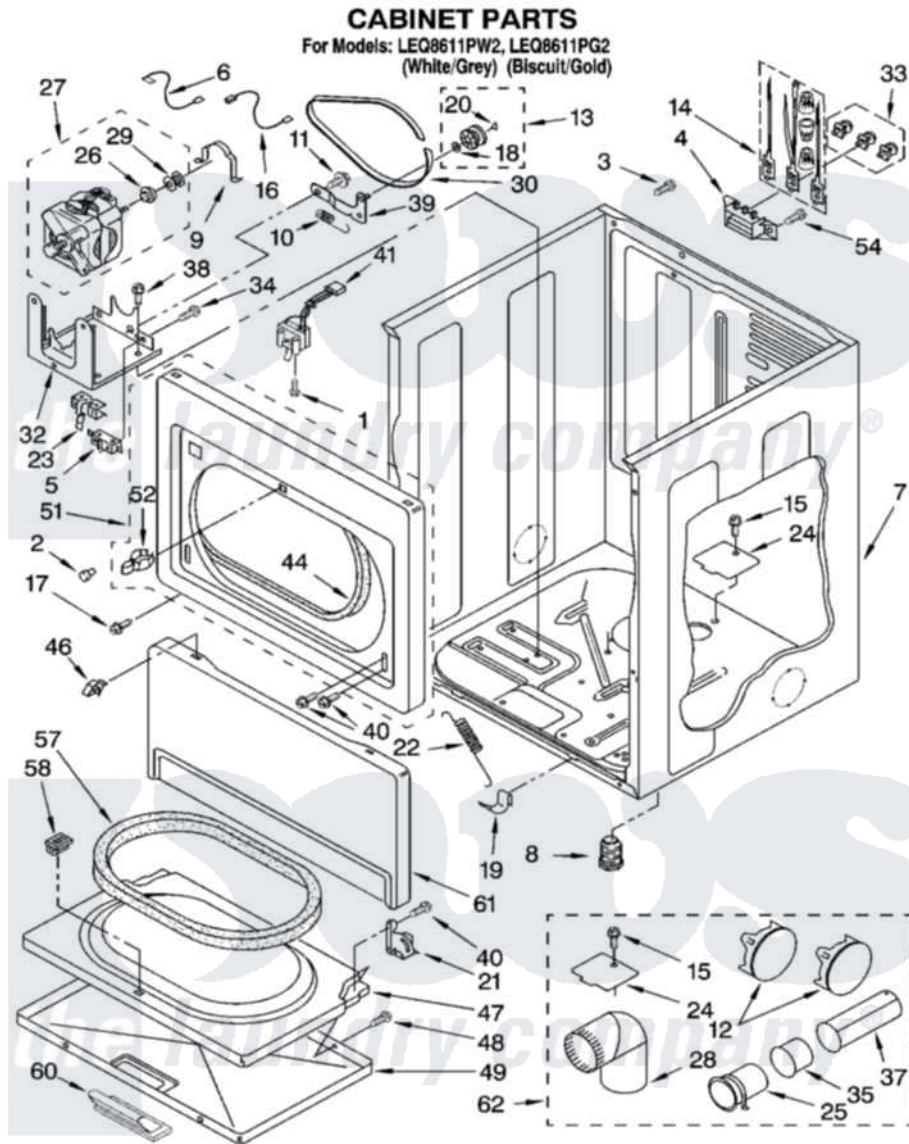

Whirlpool LEQ8611PG2 02 - CABINET PARTS

8181040

3

Whirlpool Residential Whirlpool LEQ8611PG2 Dryer Parts Parts Diagram 02 - CABINET PARTS

[Click on the part number to view part](#)

Item	Original Part Number	Replaced By	Status	Part Description
1	697773	3395530		Screw
2	693152			Bumper, Console
3	697776	4331106		Screw, No.10-32 X 7/16
4	3397659			Block, Terminal
5	3394881	279782		Switch-Lid
6	3398948			Wire, Jumper
7	8310656			Cabinet
"	8310659		Not Available	Cabinet (Biscuit)
8	3392100	49621		Feet-Leveling
"	279810			Foot-Optional
9	660658			Clamp, Motor Mounting 343481 685441
10	3387374			Spring, Idler
11	3389420			Retainer-Idler 1/4-20 X 1/16
12	697750	W10470674		Dryer Exhaust Kit
"	3388311			Plug, Multivent
13	3388672	279640		Pulley-Idr