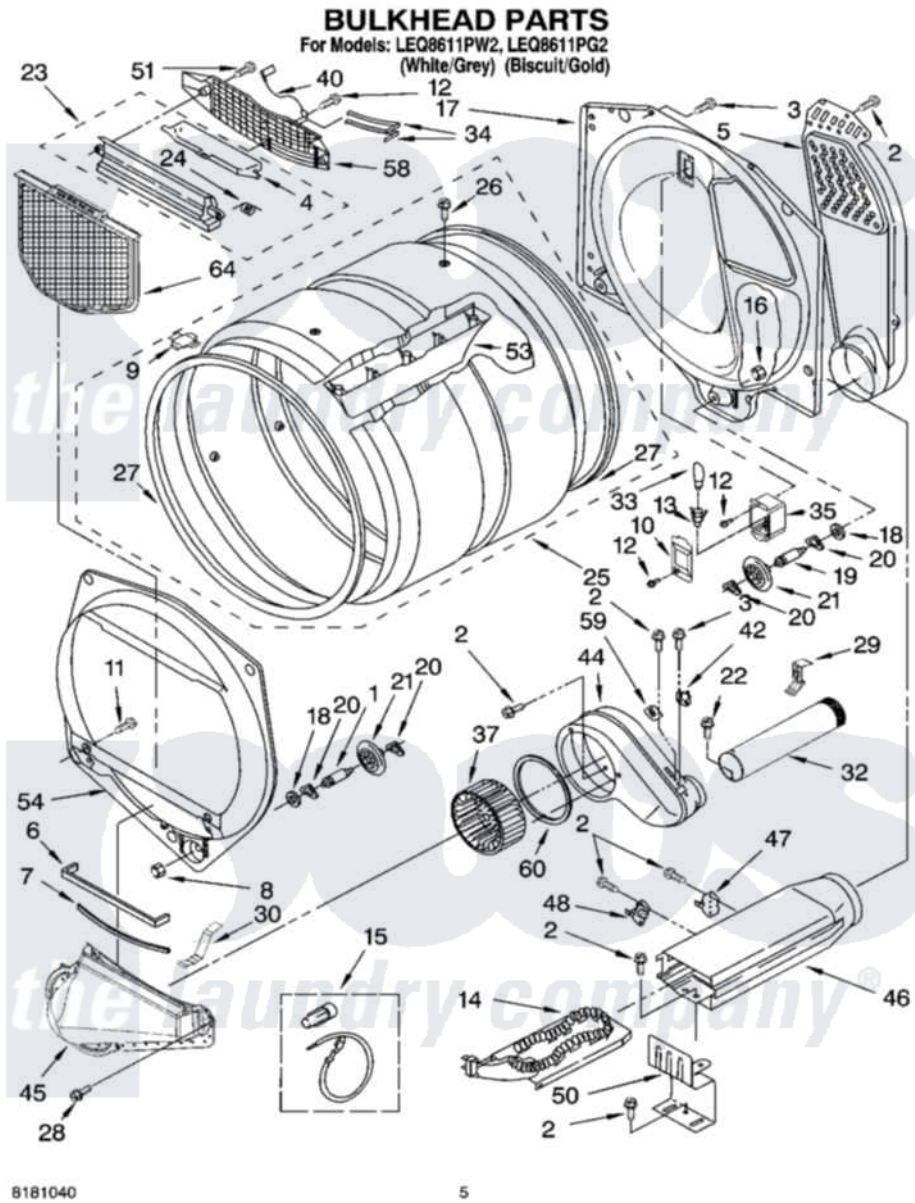

Whirlpool LEQ8611PG2 03 - BULKHEAD PARTS, OPTIONAL PARTS (NOT INCLUDED)

Whirlpool [Residential Whirlpool LEQ8611PG2 Dryer Parts](#) Parts Diagram 03 - BULKHEAD PARTS, OPTIONAL PARTS (NOT INCLUDED)

[Click on the part number to view part](#)

Item	Original Part Number	Replaced By	Status	Part Description
1	8575324	W10359271		Shaft, Drum Roller Threads
2	90767			Screw, 8A X 3/8 HeX Washer Head Tapping
3	3390647	488729		Screw
4	3394984	8563758		Door, Lint Screen
5	697354	3387911		Duct-Air
6	697813			Seal, Outlet Housing
7	697814	697813		Seal, Outlet Housing
8	3934666	W10080210		Nut, 3/8 X 16
9	8066086			Plug, Drum Hole
10	3402841	8532165		Lens, Drum Light
11	695240	488729		Screw
12	487909	488729		Screw
13	3403634	W10136369		Socket, Drum Light Assembly
14	3387747			Element, Heater