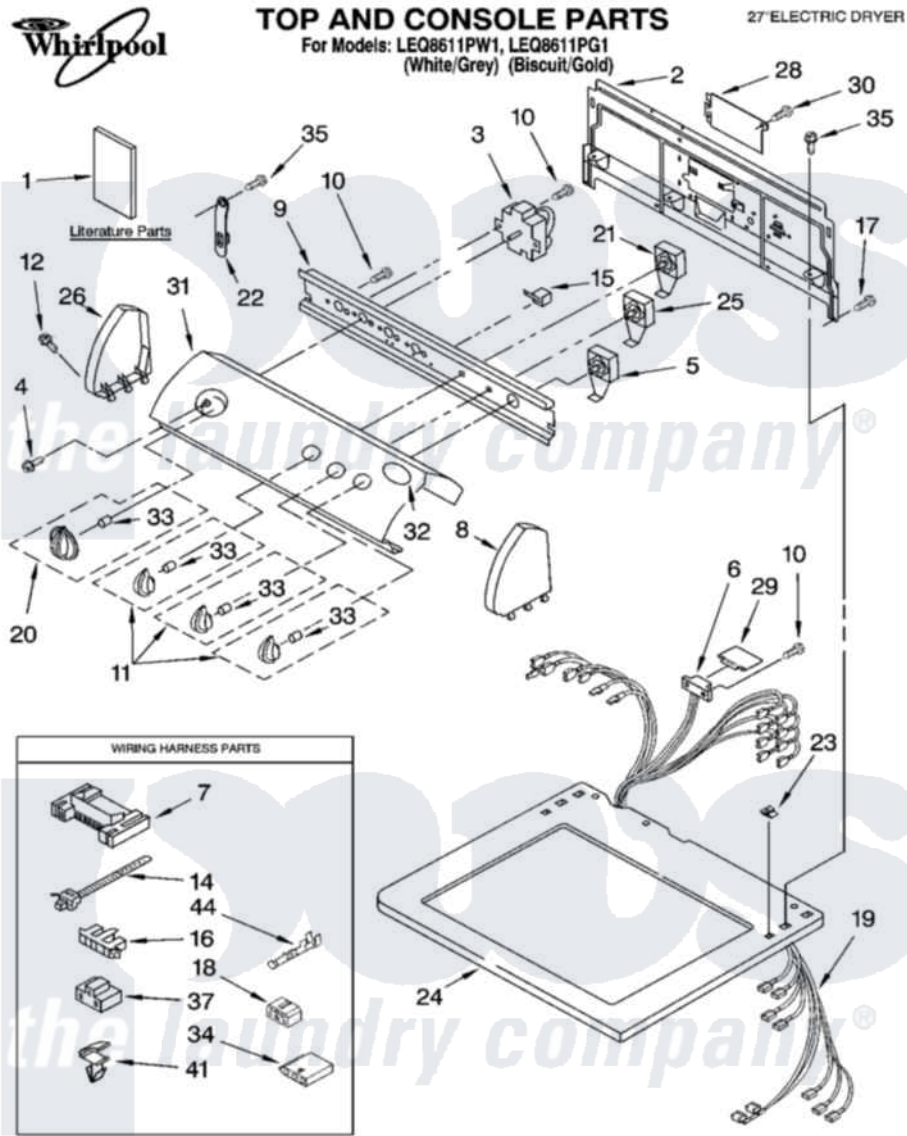

Whirlpool LEQ8611PW1 01 - TOP AND CONSOLE PARTS

3-05 Litho in U.S.A. (LT)

1

Part No. 8180610

Whirlpool Residential Whirlpool LEQ8611PW1 Dryer Parts Parts Diagram 01 - TOP AND CONSOLE PARTS

[Click on the part number to view part](#)

Item	Original Part Number	Replaced By	Status	Part Description
1	8565618		Not Available	Wiring Diagram
"	8533772		Not Available	Guide, Use & Care
"	8533770		Not Available	Sheet, Cycle Feature
"	8557499		Not Available	Instructions Installation
"	N/A		Not Available	Following May Be Purchased DO-IT-YOURSELF REPAIR MANUALS
"	677818		Not Available	Manual, Do-It- Yourself Repair (Dryer)
2	8317305	285909		Panel-Rear
3	8566184			Timer Assembly
4	8533951	3400859		Screw, Grounding
5	3398095			Switch, Push-To-Start
6	3391885			Connector, Edge
7	3395683			Receptacle, Multi-Terminal
8	8271359	279962		Endcap
"	8271362	279965		Endcap

9	8544897		Bracket, Control
10	8533971	90767	Screw, 8A X 3/8 HeX Washer Head Tapping
11	8544937		Knob, Control
"	8544938		Knob, Control
12	388326		Screw, 8-18 X 1.25
14	3391018		Tie Cable
15	694419		Mini-Buzzer
16	3397269		Connector, Timer
17	693995		Screw, Hex Head
18	3347243		Block, Disconnect
19	8530009		Harness, Electric
20	8544957		Timer Knob Assembly
"	8544958		Timer Knob Assembly
21	8530152		Switch, Temperature
22	8568314		Strap, Console
23	357213		Nut, Push-In
24	8271399	3979278	Top
"	8271401	3979279	Top
25	3405156		Switch, Rotary
26	8271365	279962	Endcap
"	8271368	279965	Endcap
28	8317342	W10119283	Cover, Terminal Block
29	8558178		Control, Electronic
30	3390814	90767	Screw, 8A X 3/8 HeX Washer Head Tapping
31	8545996		Panel, Control
"	8545997		Panel, Control
32	3400985		Medallion
33	8536939		Clip, Knob
34	3936144		Do-It-Yourself Repair Manuals
35	90767		Screw, 8A X 3/8 HeX Washer Head Tapping
37	3401144		Connector
41	3394427		Clip-Harness
44	94614		Terminal