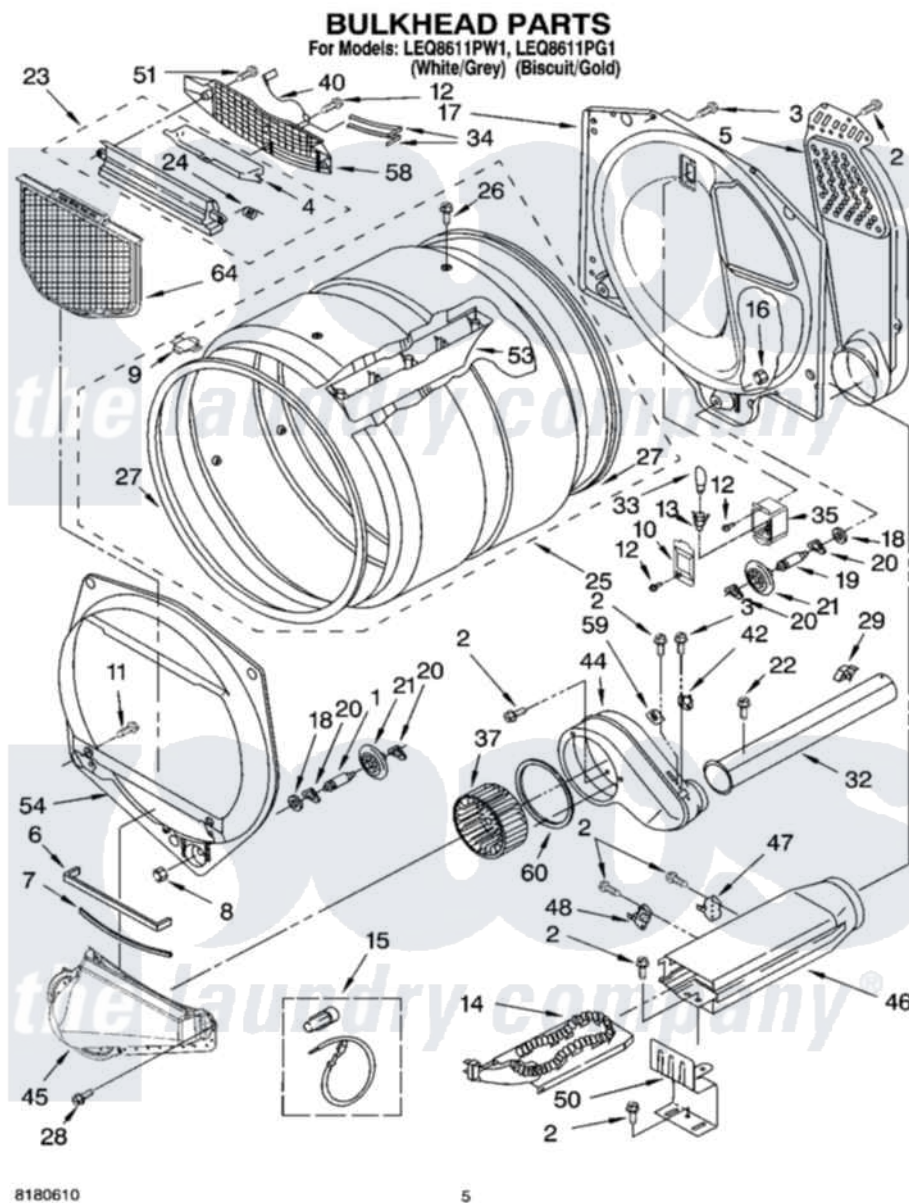

# Whirlpool LEQ8611PW1 03 - BULKHEAD PARTS, OPTIONAL PARTS (NOT INCLUDED)

Whirlpool [Residential Whirlpool LEQ8611PW1 Dryer Parts](#) Parts Diagram 03 - BULKHEAD PARTS, OPTIONAL PARTS (NOT INCLUDED)

[Click on the part number to view part](#)

Item	Original Part Number	Replaced By	Status	Part Description
1	3399508	<a href="#">W10359271</a>		Shaft, Drum Roller Threads
2	<a href="#">90767</a>			Screw, 8A X 3/8 HeX Washer Head Tapping
3	3390647	<a href="#">488729</a>		Screw
4	3394984	<a href="#">8563758</a>		Door, Lint Screen
5	697354	<a href="#">3387911</a>		Duct-Air
6	<a href="#">697813</a>			Seal, Outlet Housing
7	697814	<a href="#">697813</a>		Seal, Outlet Housing
8	<a href="#">3359452</a>			Nut, Lock
9	<a href="#">8066086</a>			Plug, Drum Hole
10	3402841	<a href="#">8532165</a>		Lens, Drum Light
11	695240	<a href="#">488729</a>		Screw
12	487909	<a href="#">488729</a>		Screw
13	3403634	<a href="#">W10136369</a>		Socket, Drum Light Assembly
14	<a href="#">3387747</a>			Element, Heater