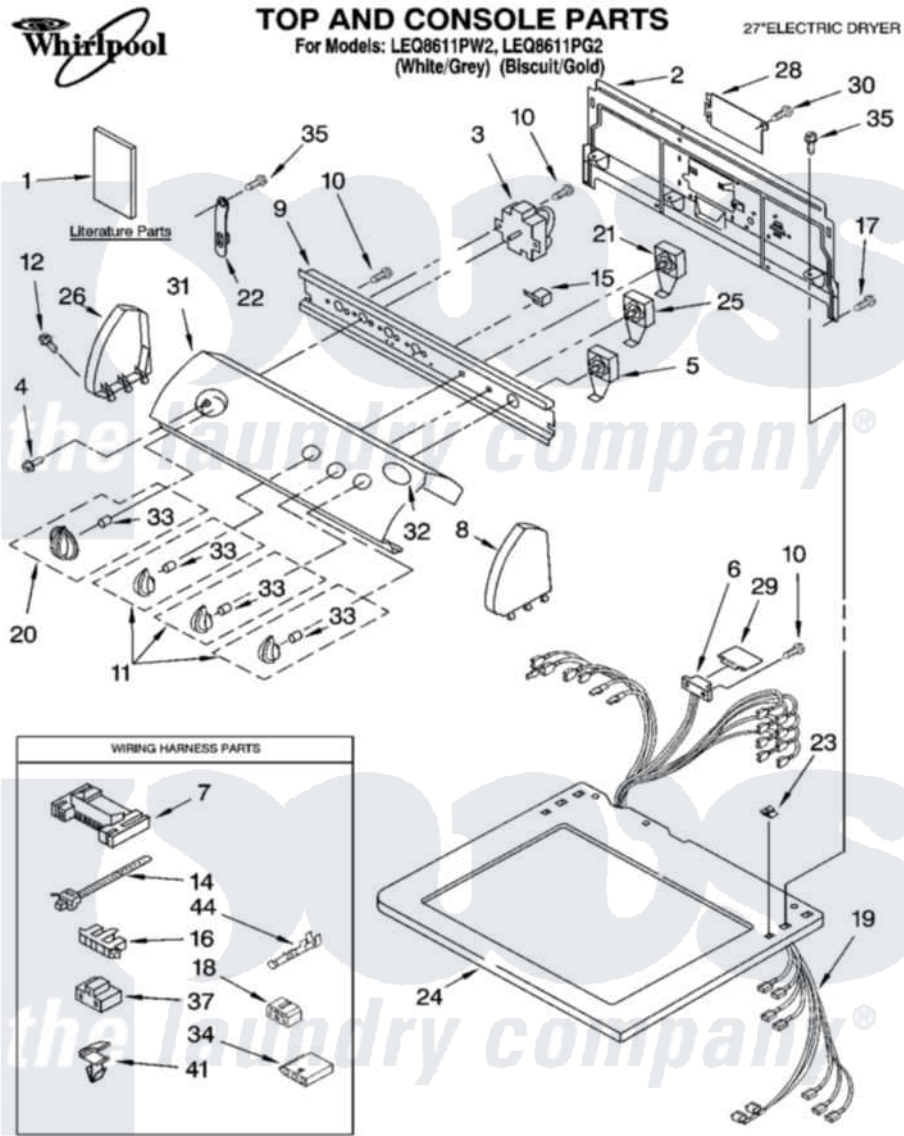

Whirlpool LEQ8611PW2 01 - TOP AND CONSOLE PARTS

11-05 Litho in U.S.A.(LT)

1

Part No. 8181040

Whirlpool Residential Whirlpool LEQ8611PW2 Dryer Parts Parts Diagram 01 - TOP AND CONSOLE PARTS

[Click on the part number to view part](#)

Item	Original Part Number	Replaced By	Status	Part Description
1	8576826		Not Available	Wiring Diagram
"	8578190		Not Available	Guide, Use & Care
"	8533770		Not Available	Sheet, Cycle Feature
"	8578230		Not Available	Instructions Installation
"	N/A		Not Available	Following May Be Purchased DO-IT-YOURSELF REPAIR MANUALS
"	677818		Not Available	Manual, Do-It- Yourself Repair (Dryer)
2	8317305	285909		Panel-Rear
3	8566184			Timer Assembly
4	8533951	3400859		Screw, Grounding
5	3398095			Switch, Push-To-Start
6	3391885			Connector, Edge
7	3395683			Receptacle, Multi-Terminal
8	8271359	279962		Endcap
"	8271362	279965		Endcap