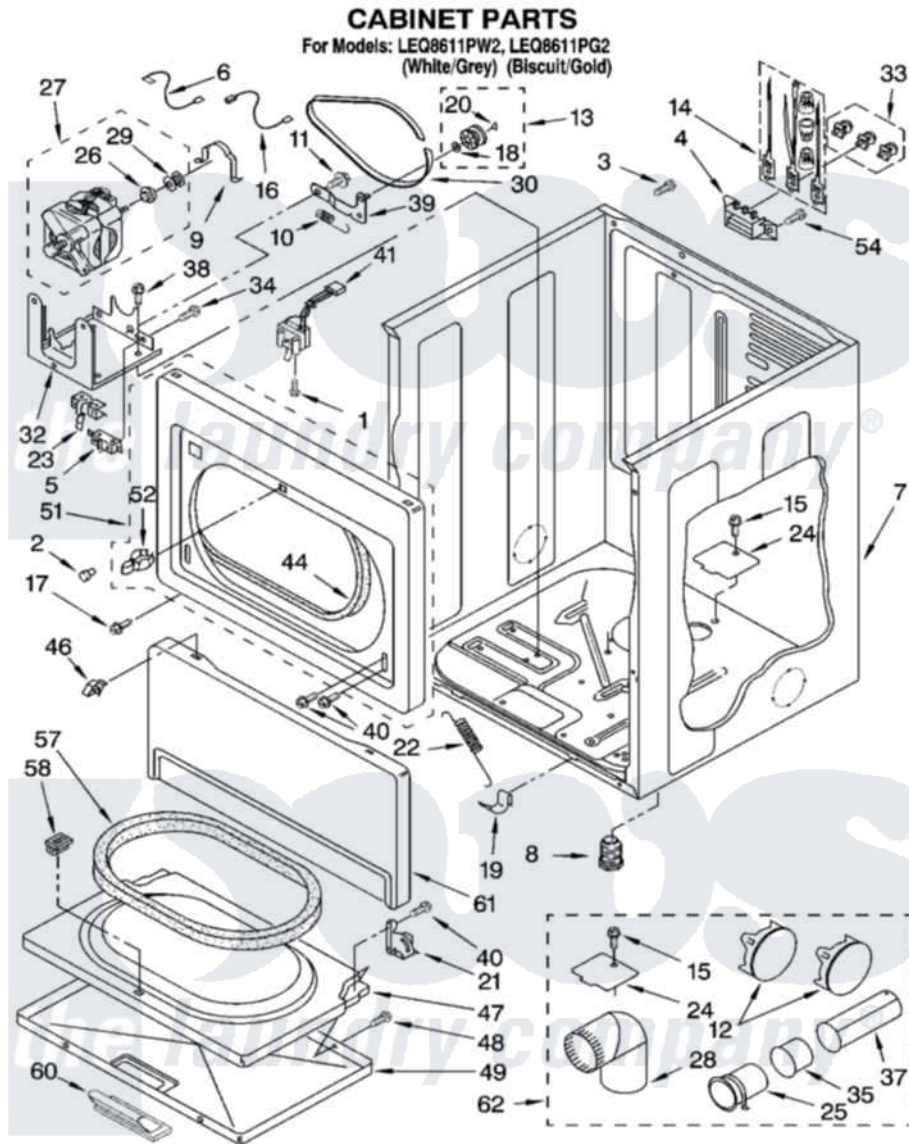

# Whirlpool LEQ8611PW2 02 - CABINET PARTS

8181040

3

Whirlpool [Residential Whirlpool LEQ8611PW2 Dryer Parts](#) Parts Diagram 02 - CABINET PARTS

[Click on the part number to view part](#)

Item	Original Part Number	Replaced By	Status	Part Description
1	697773	<a href="#">3395530</a>		Screw
2	<a href="#">693152</a>			Bumper, Console
3	697776	<a href="#">4331106</a>		Screw, No.10-32 X 7/16
4	<a href="#">3397659</a>			Block, Terminal
5	3394881	<a href="#">279782</a>		Switch-Lid
6	<a href="#">3398948</a>			Wire, Jumper
7	<a href="#">8310656</a>			Cabinet
"	8310659		Not Available	Cabinet (Biscuit)
8	3392100	<a href="#">49621</a>		Feet-Leveling
"	<a href="#">279810</a>			Foot-Optional
9	<a href="#">660658</a>			Clamp, Motor Mounting 343481 685441
10	<a href="#">3387374</a>			Spring, Idler
11	<a href="#">3389420</a>			Retainer-Idler 1/4-20 X 1/16
12	697750	<a href="#">W10470674</a>		Dryer Exhaust Kit
"	<a href="#">3388311</a>			Plug, Multivent
13	3388672	<a href="#">279640</a>		Pulley-Idr