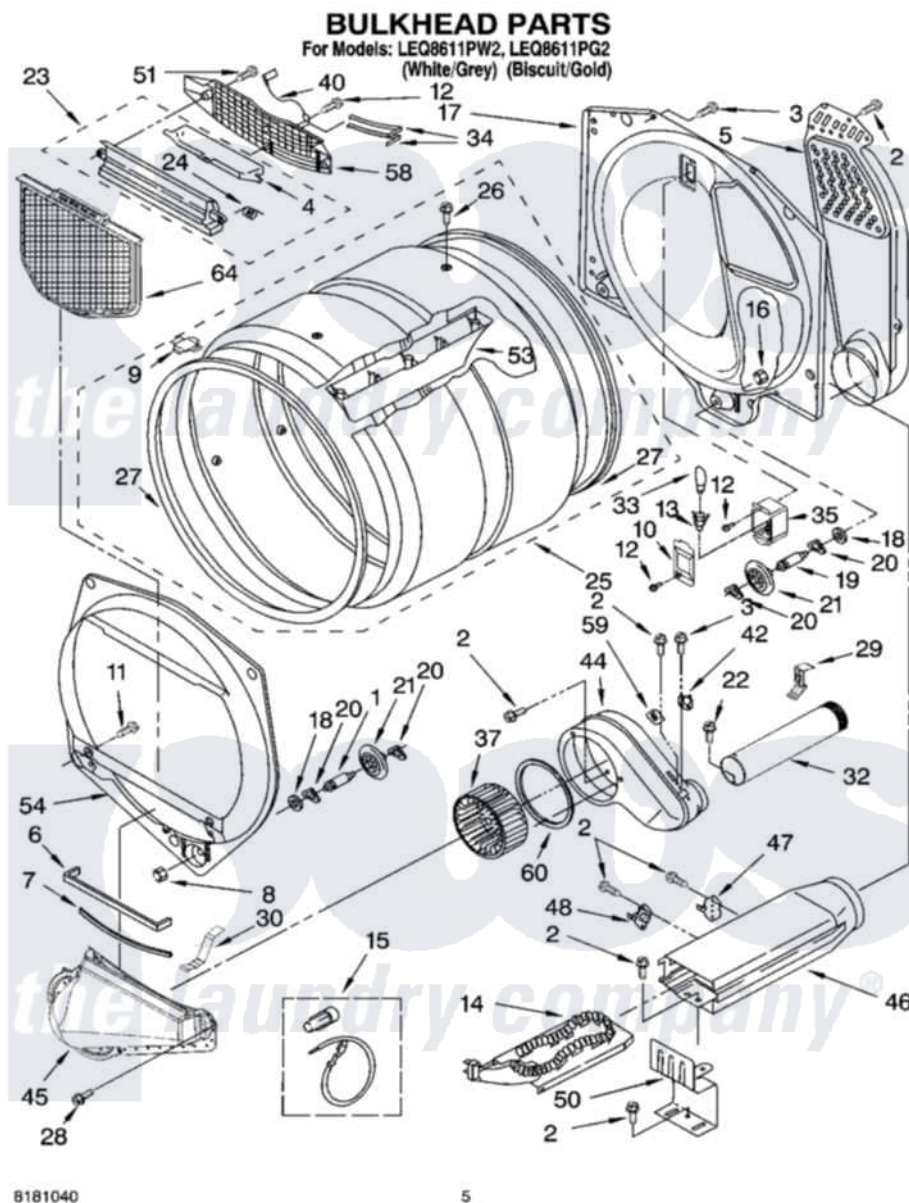

# Whirlpool LEQ8611PW2 03 - BULKHEAD PARTS, OPTIONAL PARTS (NOT INCLUDED)

Whirlpool Residential Whirlpool LEQ8611PW2 Dryer Parts Parts Diagram 03 - BULKHEAD PARTS, OPTIONAL PARTS (NOT INCLUDED)

Click on the part number to view part

Item	Original Part Number	Replaced By	Status	Part Description
1	8575324	<a href="#">W10359271</a>		Shaft, Drum Roller Threads
2	<a href="#">90767</a>			Screw, 8A X 3/8 HeX Washer Head Tapping
3	3390647	<a href="#">488729</a>		Screw
4	3394984	<a href="#">8563758</a>		Door, Lint Screen
5	697354	<a href="#">3387911</a>		Duct-Air
6	<a href="#">697813</a>			Seal, Outlet Housing
7	697814	<a href="#">697813</a>		Seal, Outlet Housing
8	3934666	<a href="#">W10080210</a>		Nut, 3/8 X 16
9	<a href="#">8066086</a>			Plug, Drum Hole
10	3402841	<a href="#">8532165</a>		Lens, Drum Light
11	695240	<a href="#">488729</a>		Screw
12	487909	<a href="#">488729</a>		Screw
13	3403634	<a href="#">W10136369</a>		Socket, Drum Light Assembly
14	<a href="#">3387747</a>			Element, Heater