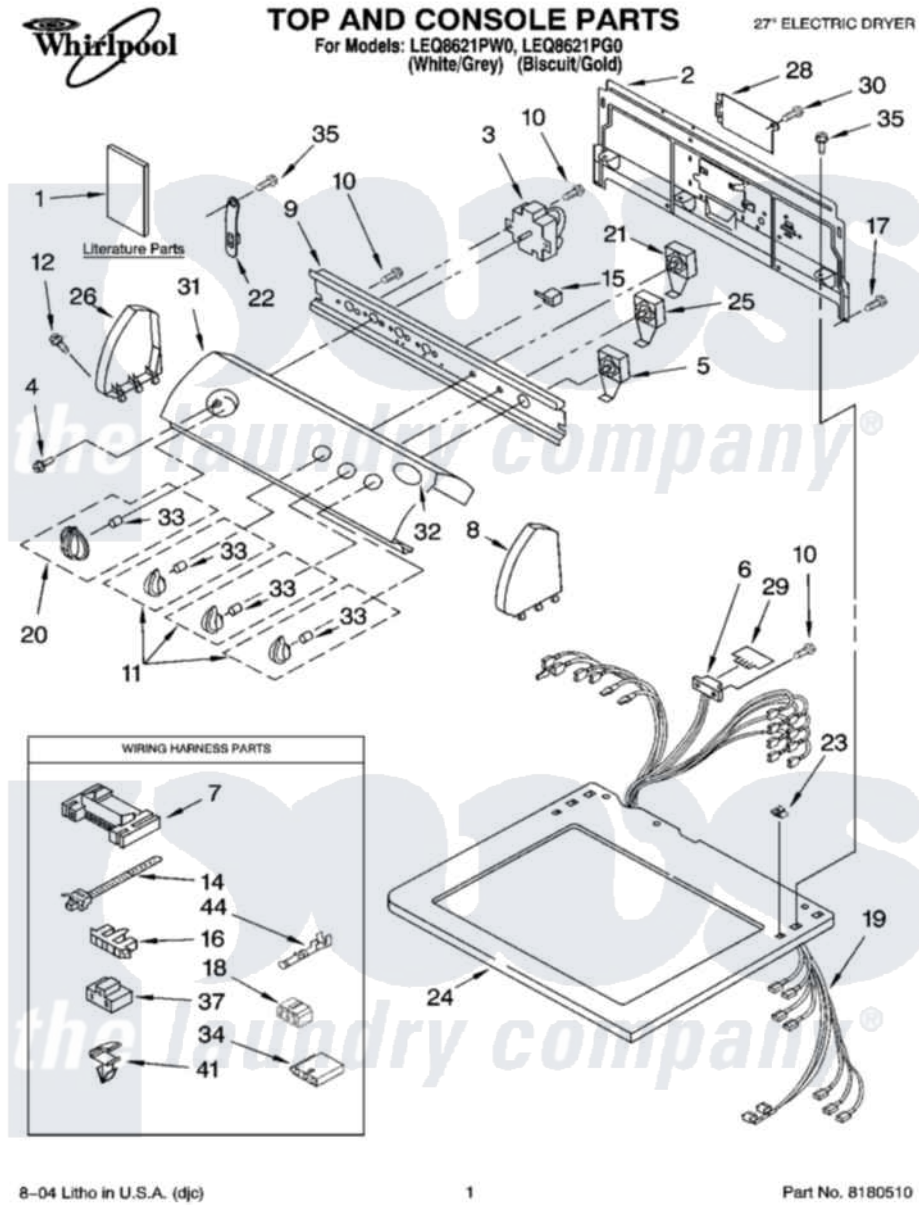

Whirlpool LEQ8621PG0 01 - TOP AND CONSOLE PARTS

8-04 Litho in U.S.A. (djc)

1

Part No. 8180510

Whirlpool Residential Whirlpool LEQ8621PG0 Dryer Parts Parts Diagram 01 - TOP AND CONSOLE PARTS
 Click on the part number to view part

Item	Original Part Number	Replaced By	Status	Part Description
1	8541832		Not Available	Wiring Diagram
"	8533772		Not Available	Guide, Use & Care
"	8533770		Not Available	Sheet, Cycle Feature
"	8535833		Not Available	Instructions Installation
"	N/A		Not Available	Following May Be Purchased DO-IT-YOURSELF REPAIR MANUALS
"	677818		Not Available	Manual, Do-It- Yourself Repair (Dryer)
2	8317305	285909		Panel-Rear
3	3406725			Timer Assembly
4	3400859			Screw, Grounding
5	3398095			Switch, Push-To-Start
6	3391885			Connector, Edge
7	3395683			Receptacle, Multi-Terminal
8	8271359	279962		Endcap
"	8271362	279965		Endcap

9	8544897		Bracket, Control
10	3390646	W10139210	Screw, 8-18 X 5/16
11	8544937		Knob, Control
"	8544938		Knob, Control
12	388326		Screw, 8-18 X 1.25
14	3391018		Tie Cable
15	694419		Mini-Buzzer
16	3397269		Connector, Timer
17	693995		Screw, Hex Head
18	3347243		Block, Disconnect
19	8299958		Harness, Electric
20	8544957		Timer Knob Assembly
"	8544958		Timer Knob Assembly
21	8530152		Switch, Temperature
22	8318255	8568314	Strap, Console
23	357213		Nut, Push-In
24	8271399	3979278	Top
"	8271401	3979279	Top
25	3405156		Switch, Rotary
26	8271365	279962	Endcap
"	8271368	279965	Endcap
28	8317342	W10119283	Cover, Terminal Block
29	8558178		Control, Electronic
30	3390814	90767	Screw, 8A X 3/8 HeX Washer Head Tapping
31	8546005		Panel, Control
"	8546006		Panel, Control
32	3400985		Medallion
33	8536939		Clip, Knob
34	3936144		Do-It-Yourself Repair Manuals
35	3390647	488729	Screw
37	3401144		Connector
41	3394427		Clip-Harness
44	94614		Terminal