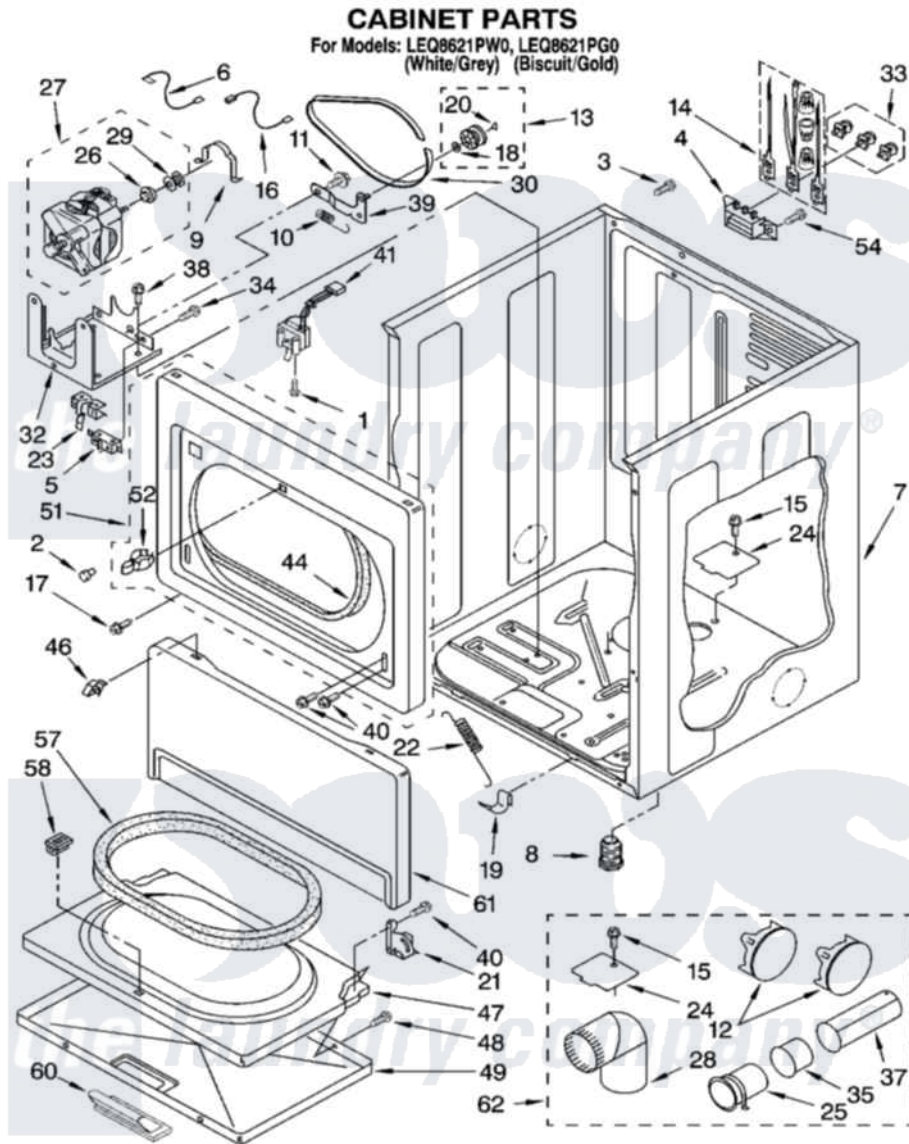

# Whirlpool LEQ8621PG0 02 - CABINET PARTS

8180510

3

Whirlpool [Residential Whirlpool LEQ8621PG0 Dryer Parts](#) Parts Diagram 02 - CABINET PARTS

[Click on the part number to view part](#)

Item	Original Part Number	Replaced By	Status	Part Description
1	697773	<a href="#">3395530</a>		Screw
2	<a href="#">693152</a>			Bumper, Console
3	697776	<a href="#">4331106</a>		Screw, No.10-32 X 7/16
4	<a href="#">3397659</a>			Block, Terminal
5	3394881	<a href="#">279782</a>		Switch-Lid
6	<a href="#">3398948</a>			Wire, Jumper
7	<a href="#">8310656</a>			Cabinet
"	8310659		Not Available	Cabinet (Biscuit)
8	3392100	<a href="#">49621</a>		Feet-Leveling
"	<a href="#">279810</a>			Foot-Optional
9	<a href="#">660658</a>			Clamp, Motor Mounting 343481 685441
10	<a href="#">3387374</a>			Spring, Idler
11	<a href="#">3389420</a>			Retainer-Idler 1/4-20 X 1/16
12	697750	<a href="#">W10470674</a>		Dryer Exhaust Kit
"	<a href="#">3388311</a>			Plug, Multivent
13	3388672	<a href="#">279640</a>		Pulley-Idr