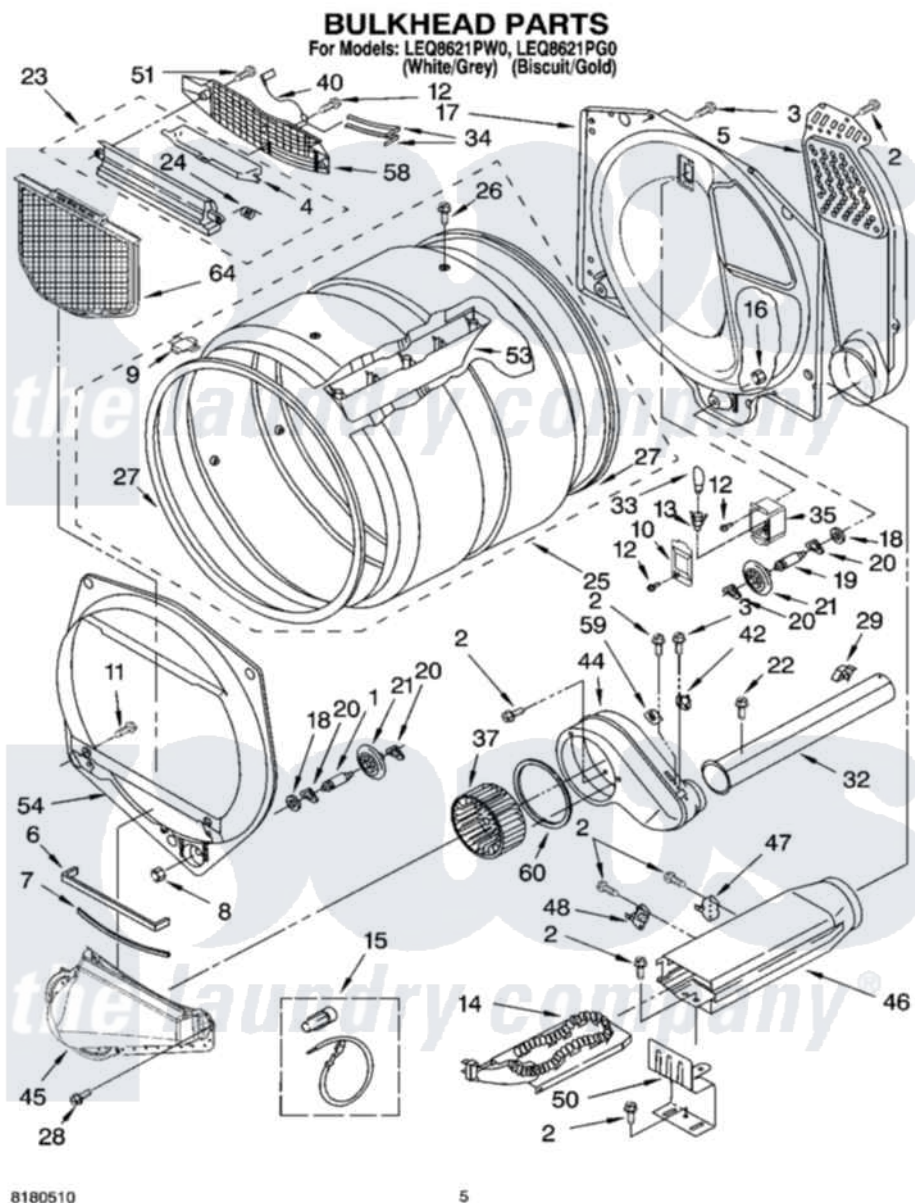

Whirlpool LEQ8621PG0 03 - BULKHEAD PARTS, OPTIONAL PARTS (NOT INCLUDED)

Whirlpool [Residential Whirlpool LEQ8621PG0 Dryer Parts](#) Parts Diagram 03 - BULKHEAD PARTS, OPTIONAL PARTS (NOT INCLUDED)

[Click on the part number to view part](#)

Item	Original Part Number	Replaced By	Status	Part Description
1	3399508	W10359271		Shaft, Drum Roller Threads
2	90767			Screw, 8A X 3/8 HeX Washer Head Tapping
3	3390647	488729		Screw
4	3394984	8563758		Door, Lint Screen
5	697354	3387911		Duct-Air
6	697813			Seal, Outlet Housing
7	697814	697813		Seal, Outlet Housing
8	3359452			Nut, Lock
9	8066086			Plug, Drum Hole
10	3402841	8532165		Lens, Drum Light
11	695240	488729		Screw
12	487909	488729		Screw
13	3403634	W10136369		Socket, Drum Light Assembly
14	3387747			Element, Heater