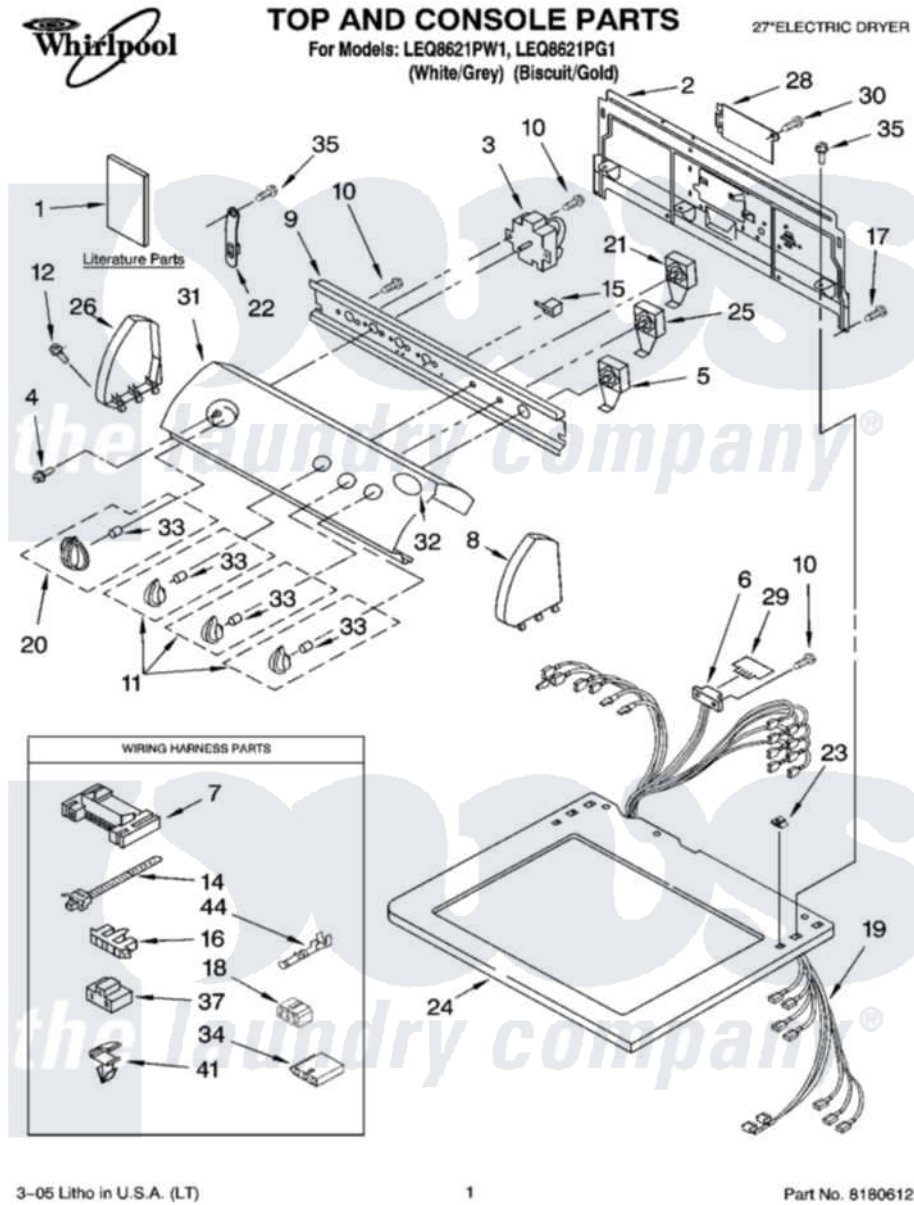

Whirlpool LEQ8621PG1 01 - TOP AND CONSOLE PARTS

3-05 Litho in U.S.A. (LT)

1

Part No. 8180612

Whirlpool Residential Whirlpool LEQ8621PG1 Dryer Parts Parts Diagram 01 - TOP AND CONSOLE PARTS
 Click on the part number to view part

Item	Original Part Number	Replaced By	Status	Part Description
1	8565618		Not Available	Wiring Diagram
"	8533772		Not Available	Guide, Use & Care
"	8533770		Not Available	Sheet, Cycle Feature
"	8557499		Not Available	Instructions Installation
"	N/A		Not Available	Following May Be Purchased DO-IT-YOURSELF REPAIR MANUALS
"	677818		Not Available	Manual, Do-It- Yourself Repair (Dryer)
2	8317305	285909		Panel-Rear
3	8566184			Timer Assembly
4	8533951	3400859		Screw, Grounding
5	3398095			Switch, Push-To-Start
6	3391885			Connector, Edge
7	3395683			Receptacle, Multi-Terminal
8	8271359	279962		Endcap
"	8271362	279965		Endcap

9	8544897		Bracket, Control
10	8533971	90767	Screw, 8A X 3/8 HeX Washer Head Tapping
11	8544937		Knob, Control
"	8544938		Knob, Control
12	388326		Screw, 8-18 X 1.25
14	3391018		Tie Cable
15	694419		Mini-Buzzer
16	3397269		Connector, Timer
17	693995		Screw, Hex Head
18	3347243		Block, Disconnect
19	8530009		Harness, Electric
20	8544957		Timer Knob Assembly
"	8544958		Timer Knob Assembly
21	8530152		Switch, Temperature
22	8568314		Strap, Console
23	357213		Nut, Push-In
24	8271399	3979278	Top
"	8271401	3979279	Top
25	3405156		Switch, Rotary
26	8271365	279962	Endcap
"	8271368	279965	Endcap
28	8317342	W10119283	Cover, Terminal Block
29	8558178		Control, Electronic
30	3390814	90767	Screw, 8A X 3/8 HeX Washer Head Tapping
31	8546005		Panel, Control
"	8546006		Panel, Control
32	3400985		Medallion
33	8536939		Clip, Knob
34	3936144		Do-It-Yourself Repair Manuals
35	90767		Screw, 8A X 3/8 HeX Washer Head Tapping
37	3401144		Connector
41	3394427		Clip-Harness
44	94614		Terminal