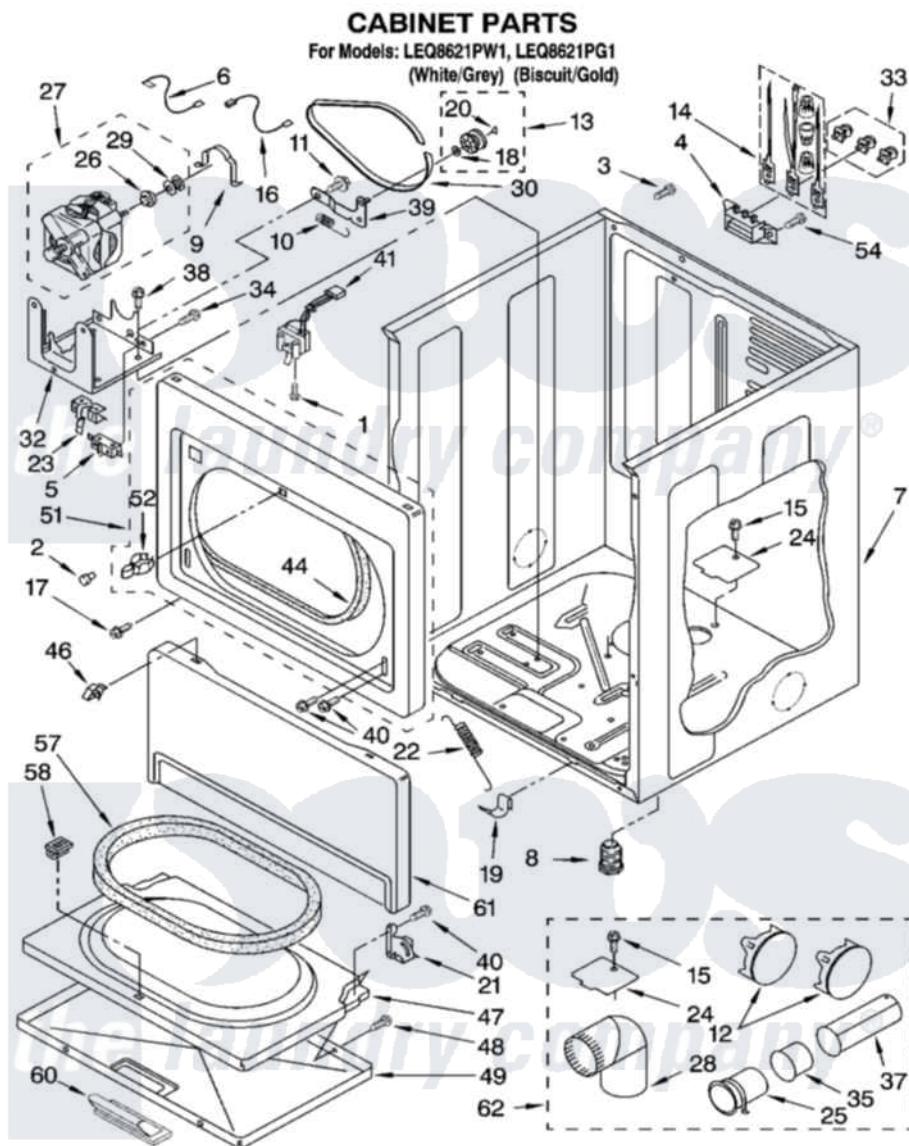

Whirlpool LEQ8621PG1 02 - CABINET PARTS

8180612

3

Whirlpool Residential Whirlpool LEQ8621PG1 Dryer Parts Parts Diagram 02 - CABINET PARTS

[Click on the part number to view part](#)

Item	Original Part Number	Replaced By	Status	Part Description
1	697773	3395530		Screw
2	693152			Bumper, Console
3	697776	4331106		Screw, No.10-32 X 7/16
4	3397659			Block, Terminal
5	3394881	279782		Switch-Lid
6	3398948			Wire, Jumper
7	8310656			Cabinet
"	8310659		Not Available	Cabinet (Biscuit)
8	3392100	49621		Feet-Leveling
"	279810			Foot-Optional
9	660658			Clamp, Motor Mounting 343481 685441
10	3387374			Spring, Idler
11	3389420			Retainer-Idler 1/4-20 X 1/16
12	697750	W10470674		Dryer Exhaust Kit
"	3388311			Plug, Multivent
13	3388672	279640		Pulley-Idr