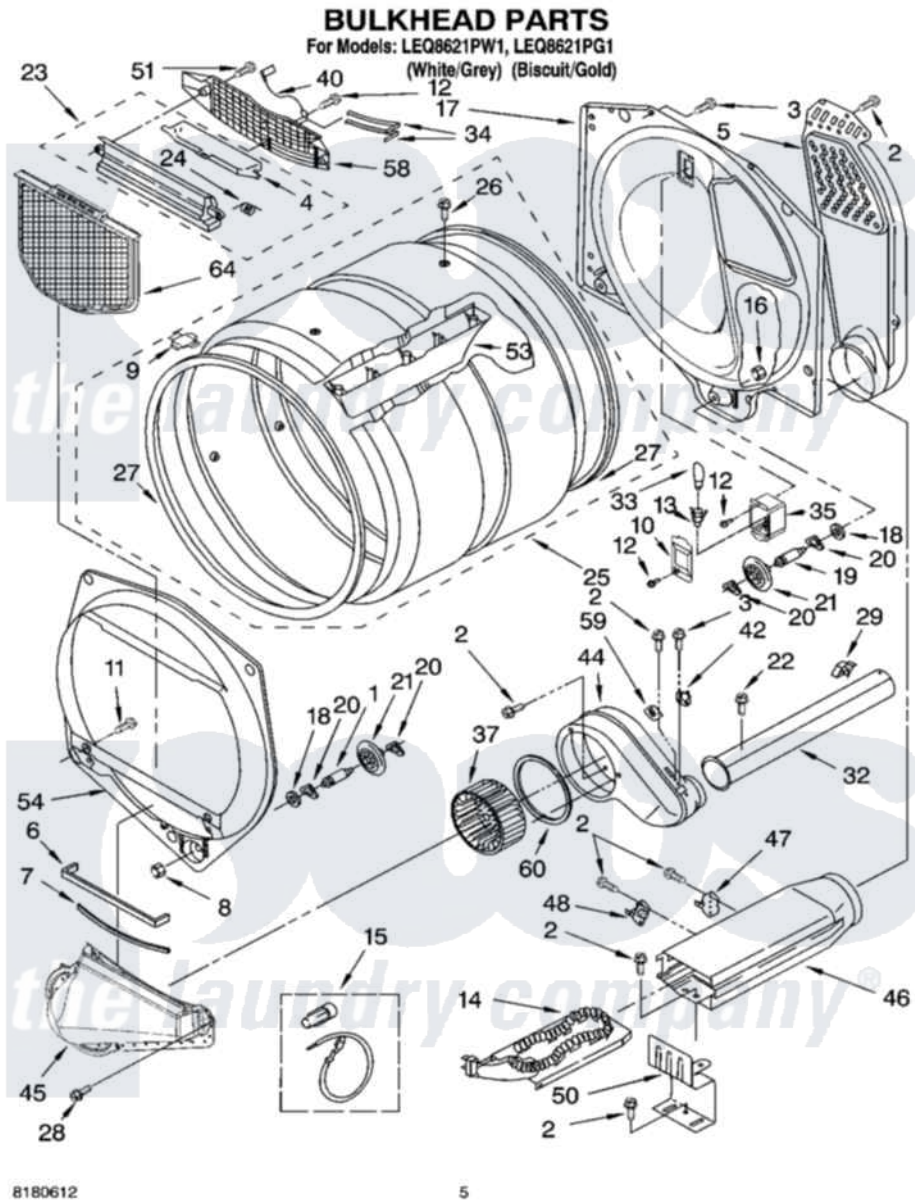

Whirlpool LEQ8621PG1 03 - BULKHEAD PARTS, OPTIONAL PARTS (NOT INCLUDED)

8180612

5

Whirlpool [Residential Whirlpool LEQ8621PG1 Dryer Parts](#) Parts Diagram 03 - BULKHEAD PARTS, OPTIONAL PARTS (NOT INCLUDED)

[Click on the part number to view part](#)

Item	Original Part Number	Replaced By	Status	Part Description
1	3399508	W10359271		Shaft, Drum Roller Threads
2	90767			Screw, 8A X 3/8 HeX Washer Head Tapping
3	3390647	488729		Screw
4	3394984	8563758		Door, Lint Screen
5	697354	3387911		Duct-Air
6	697813			Seal, Outlet Housing
7	697814	697813		Seal, Outlet Housing
8	3359452			Nut, Lock
9	8066086			Plug, Drum Hole
10	3402841	8532165		Lens, Drum Light
11	695240	488729		Screw
12	487909	488729		Screw
13	3403634	W10136369		Socket, Drum Light Assembly
14	3387747			Element, Heater